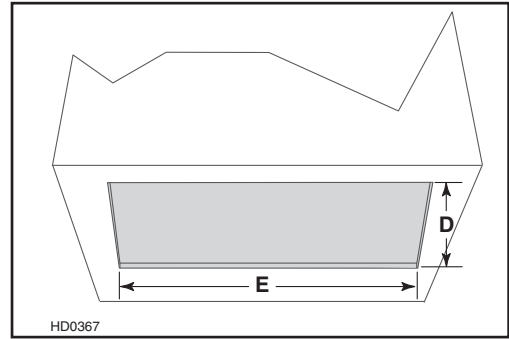

To minimize the gap around the power pack, take actual width and depth measurements of power pack and add 1/16" to get **D** and **E** measurements. Cut the hole in the bottom of the cabinet according to dimensions. See chart and illustration for details.

POWER PACK MODEL	WIDTH	CUTOUT DIMENSIONS	
		D	E
CP34	30"	19 3/8"	28 1/2"
	36"	19 3/8"	34 1/2"
	42"	19 3/8"	40 1/2"

CP34 SERIES HOOD SYSTEM

best[®]