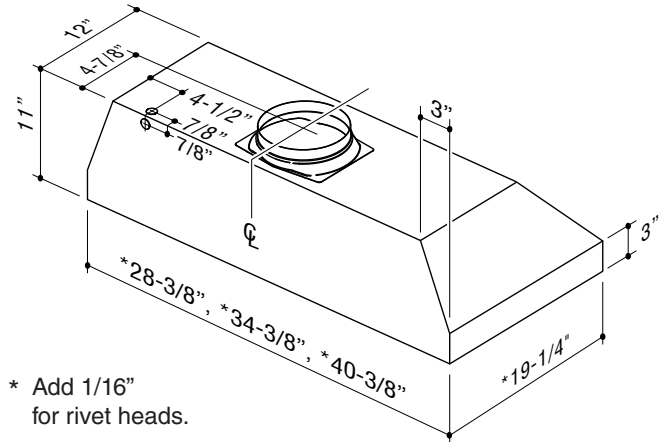

FEATURES

- Cabinet mount - custom applications
- Finish: 430 Stainless Steel #4 Brushed
- Widths: 28-3/8", 34-3/8", 40-3/8"
- Depth: 19-1/4"
- 8" round duct connector with backdraft damper
- Two-setting cooktop lighting (Uses two 50W, GU10 halogen lamps. Bulbs included.)
- Easily accessible, dishwasher safe stainless steel baffle filters with handles
- Infinite speed rotary blower control with on-off rocker switch
- Powerful, centrifugal blower with high-efficiency motor produces 290 CFM
- Quiet, normal speed operation
- Heat Sentry™ - automatically turns blower to high speed when excess cooking heat is detected
- For indoor use only

* Add 1/16" for rivet heads.

HVI-2100 CERTIFIED RATINGS comply with new testing technologies and procedures prescribed by the Home Ventilating Institute, for off-the-shelf products, as they are available to consumers. Product performance is rated at 0.1 in. static pressure, based on tests conducted in a state-of-the-art test laboratory. Sones are a measure of humanly-perceived loudness, based on laboratory measurements.

SPECIFICATIONS

MODEL NO.	VOLTS	AMPS	CFM / SONES (High Speed)	CFM / SONES (Low Speed)	DUCT
CP34	120	5.0	290 / 11.5	130 / 3.0	8" round

BEST Hartford, Wisconsin www.BestRangeHoods.com 800-558-1711

REFERENCE	QTY.	REMARKS	Project
			Location
			Architect
			Engineer
			Contractor
			Submitted by
			Date

POWER PACK MODEL	WIDTH	CUTOUT DIMENSIONS	
		D	E
CP34	30"	19 3/8"	28 1/2"
	36"	19 3/8"	34 1/2"
	42"	19 3/8"	40 1/2"

CP34 SERIES HOOD SYSTEM

best[®]