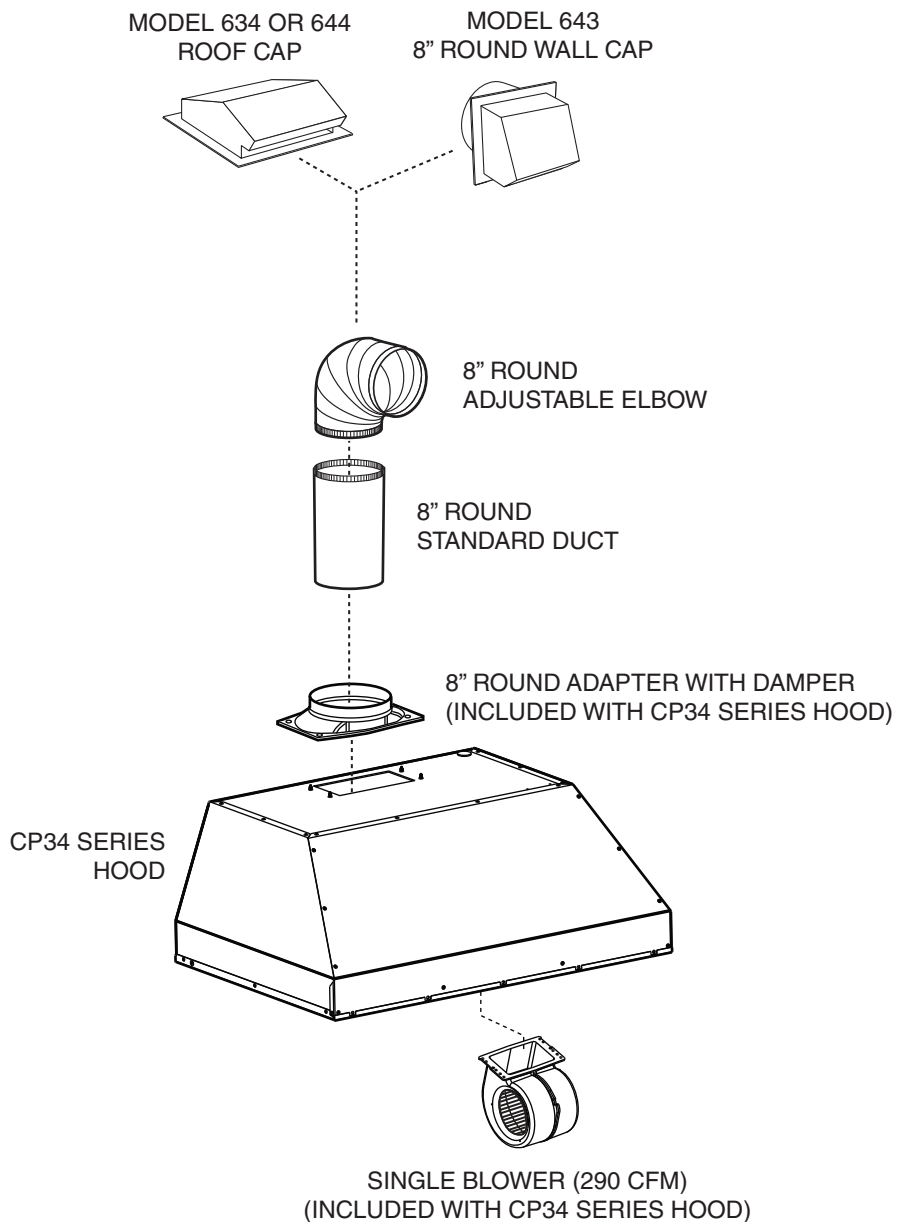

FEATURES

- Cabinet mount - custom applications
- Finish: 430 Stainless Steel #4 Brushed
- Widths: 28-3/8", 34-3/8", 40-3/8"
- Depth: 19-1/4"
- 8" round duct connector with backdraft damper
- Two-setting cooktop lighting (Uses two 50W, GU10 halogen lamps. Bulbs included.)
- Easily accessible, dishwasher safe stainless steel baffle filters with handles
- Infinite speed rotary blower control with on-off rocker switch
- Powerful, centrifugal blower with high-efficiency motor produces 290 CFM
- Quiet, normal speed operation
- Heat Sentry™ - automatically turns blower to high speed when excess cooking heat is detected
- For indoor use only

To minimize the gap around the power pack, take actual width and depth measurements of power pack and add 1/16" to get **D** and **E** measurements. Cut the hole in the bottom of the cabinet according to dimensions. See chart and illustration for details.

POWER PACK MODEL	WIDTH	CUTOUT DIMENSIONS	
		D	E
CP34	30"	19 3/8"	28 1/2"
	36"	19 3/8"	34 1/2"
	42"	19 3/8"	40 1/2"

CP34 SERIES HOOD SYSTEM

best[®]