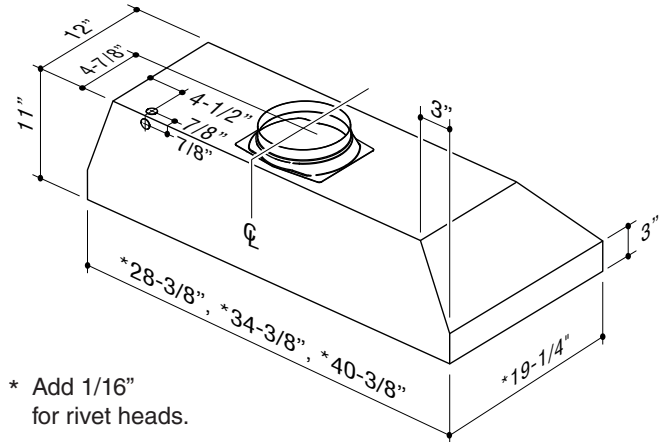

### FEATURES

- Cabinet mount - custom applications
- Finish: 430 Stainless Steel #4 Brushed
- Widths: 28-3/8", 34-3/8", 40-3/8"
- Depth: 19-1/4"
- 8" round duct connector with backdraft damper
- Two-setting cooktop lighting (Uses two 50W, GU10 halogen lamps. Bulbs included.)
- Easily accessible, dishwasher safe stainless steel baffle filters with handles
- Infinite speed rotary blower control with on-off rocker switch
- Powerful, centrifugal blower with high-efficiency motor produces 290 CFM
- Quiet, normal speed operation
- Heat Sentry™ - automatically turns blower to high speed when excess cooking heat is detected
- For indoor use only

POWER PACK MODEL	WIDTH	CUTOUT DIMENSIONS	
		D	E
CP34	30"	19 3/8"	28 1/2"
	36"	19 3/8"	34 1/2"
	42"	19 3/8"	40 1/2"