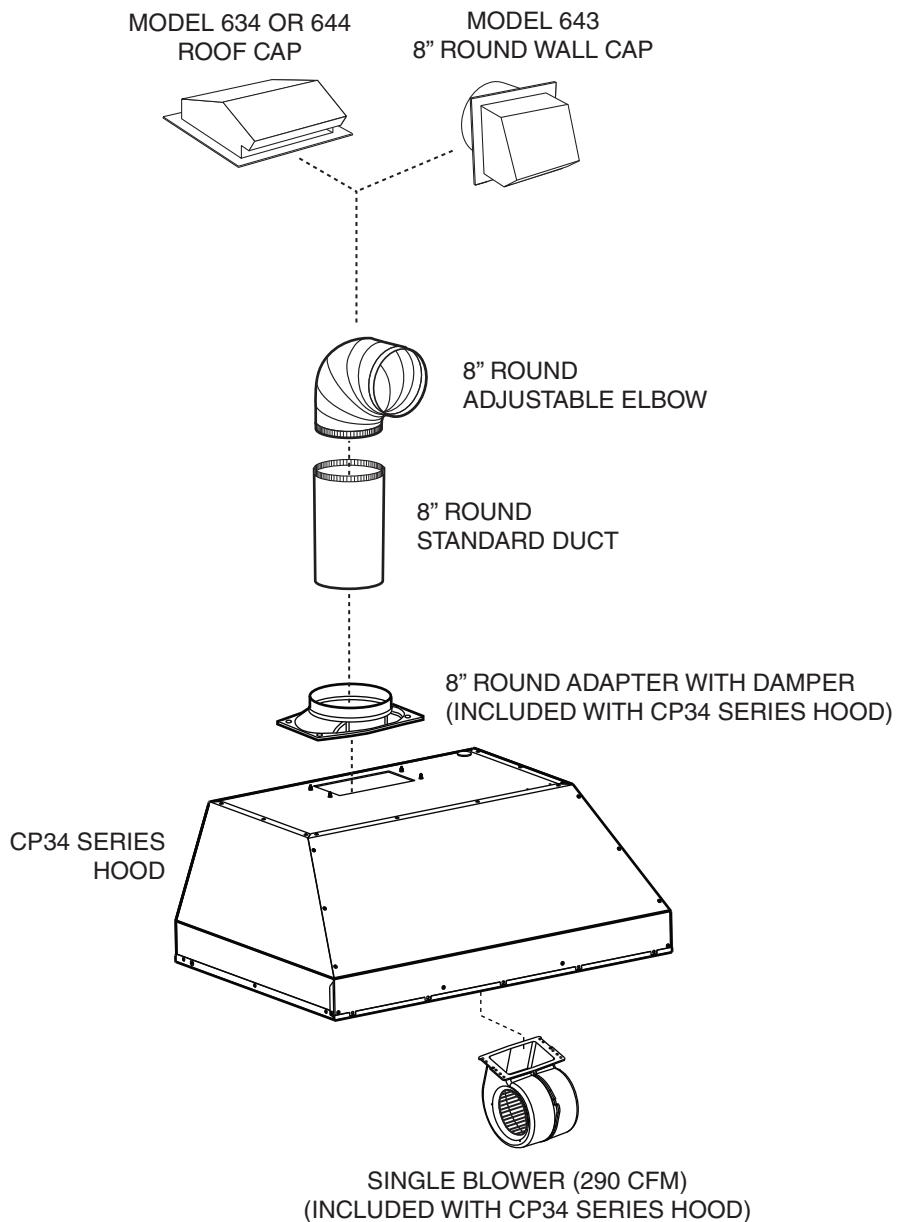

CP34 SERIES HOOD SYSTEM