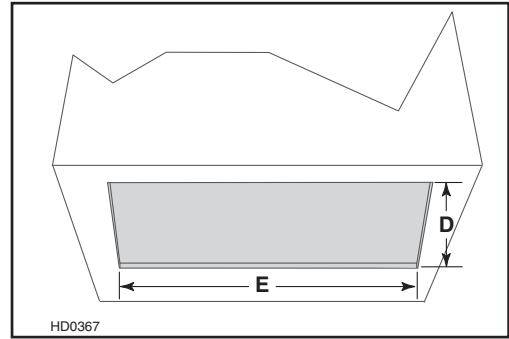

To minimize the gap around the power pack, take actual width and depth measurements of power pack and add 1/16" to get **D** and **E** measurements. Cut the hole in the bottom of the cabinet according to dimensions. See chart and illustration for details.

POWER PACK MODEL	WIDTH	CUTOUT DIMENSIONS	
		D	E
CP34	30"	19 3/8"	28 1/2"
	36"	19 3/8"	34 1/2"
	42"	19 3/8"	40 1/2"