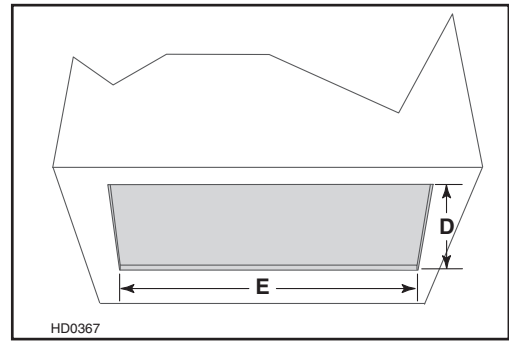

To minimize the gap around the power pack, take actual width and depth measurements of power pack and add 1/16" to get **D** and **E** measurements. Cut the hole in the bottom of the cabinet according to dimensions. See chart and illustration for details.

POWER PACK MODEL	WIDTH	CUTOUT DIMENSIONS	
		D	E
CP35	30"	19 3/8"	28 1/2"
	36"	19 3/8"	34 1/2"
	42"	19 3/8"	40 1/2"