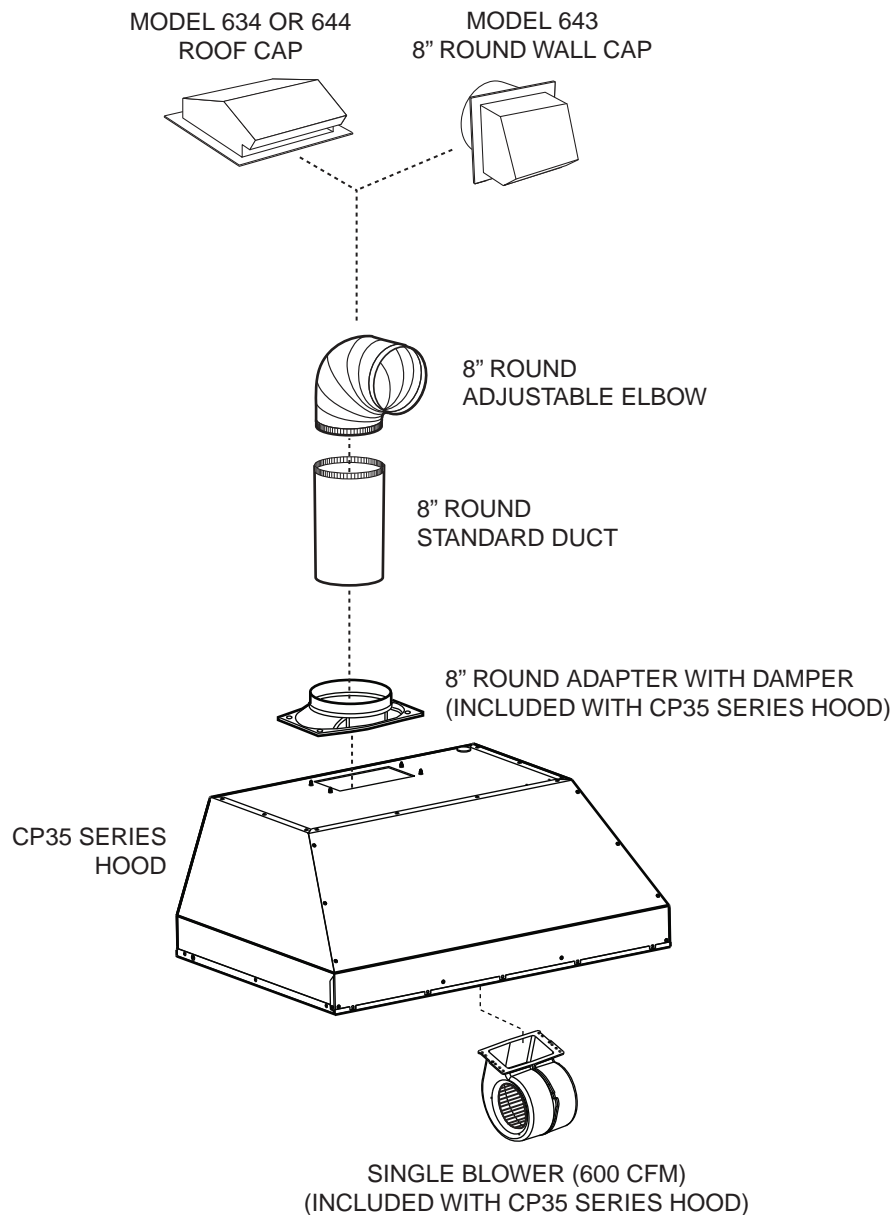

CP35 SERIES HOOD SYSTEM