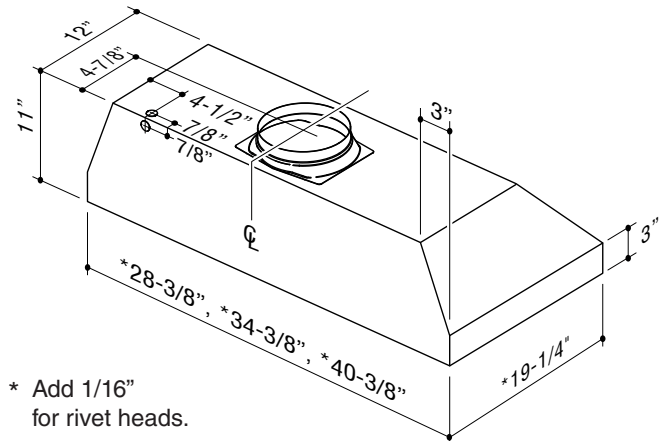

### FEATURES

- Cabinet mount - custom applications
- Finish: 430 Stainless Steel #4 Brushed
- Widths: 28-3/8", 34-3/8", 40-3/8"
- Depth: 19-1/4"
- 8" round duct connector with backdraft damper
- Two-setting cooktop lighting (Uses two 50W, GU10 halogen lamps. Bulbs included.)
- Easily accessible, dishwasher safe stainless steel baffle filters with handles
- Infinite speed rotary blower control with on-off rocker switch
- Powerful, centrifugal blower with high-efficiency motor produces 600 CFM
- Quiet, normal speed operation
- Heat Sentry™ - automatically turns blower to high speed when excess cooking heat is detected
- Compatible with the ARP8 CFM reducer kit to reduce CFM to 250-300
- For indoor use only

POWER PACK MODEL	WIDTH	CUTOUT DIMENSIONS	
		D	E
CP35	30"	19 3/8"	28 1/2"
	36"	19 3/8"	34 1/2"
	42"	19 3/8"	40 1/2"