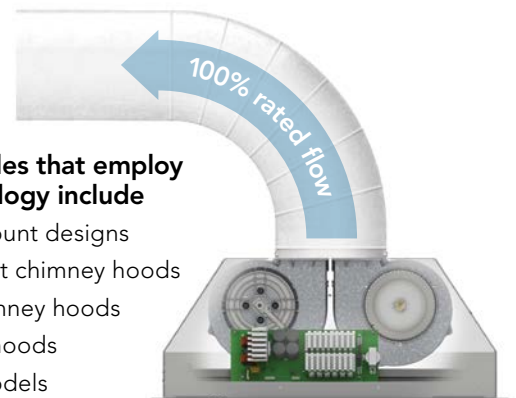

Product styles that employ GPS technology include

- Ceiling mount designs
- Wall mount chimney hoods
- Island chimney hoods
- Pro-Style hoods
- Built-In models