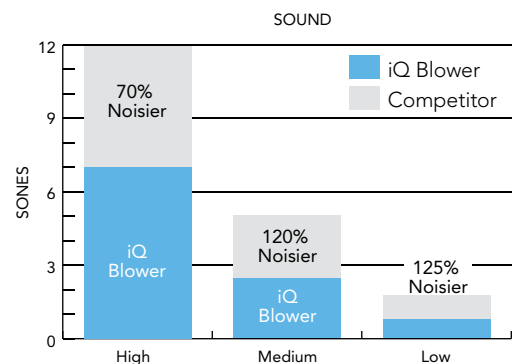

2X Quieter Operation

Three innovations make the quiet operation of the BEST iQ Blower system possible.

- A smooth interior blower housing reduces turbulence.
- Improved blower wheel design delivers greater airflow at lower RPMs.
- A balanced, digital DC motor minimizes vibration.

0.5 sones is like a quiet whisper (low speed).
1 sone is like a quiet refrigerator (low to medium speed).

Removes Smoke & Odors 30% Faster

- The system self-calibrates the blower performance to the unique situation of the installation, ensuring full-rated airflow.
- In the event of a severe restriction, the blower will signal the installer that a problem exists, allowing it to be corrected immediately.
- For the first time a range hood will deliver the smoke and odor removal you expected—and paid for.

22X More Energy Efficient

- The balanced, digital DC motor uses as little as 8 watts of power.
- The control board in the hood optimizes blower speed so it's not over-working.
- A re-designed blower wheel delivers more airflow at lower motor RPM.