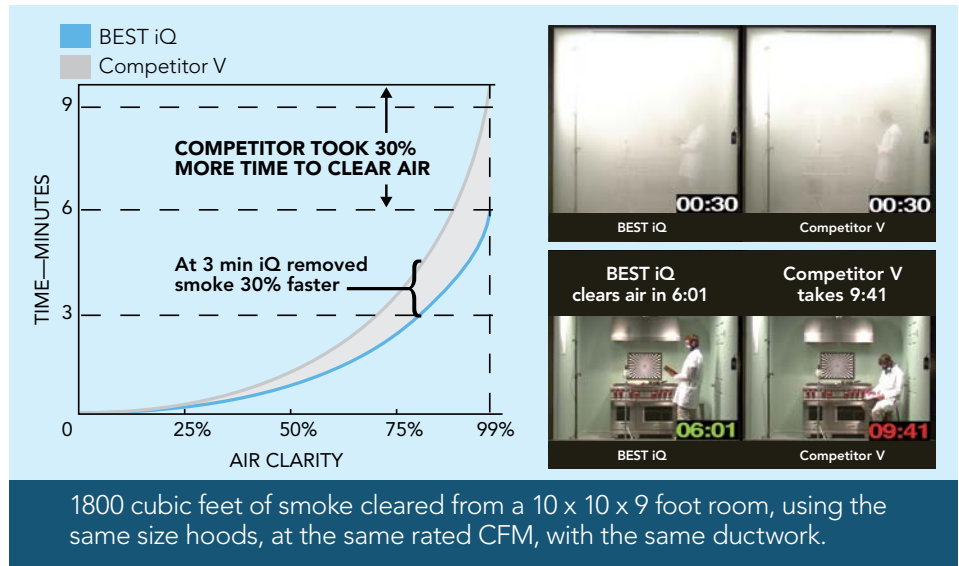

2X Quieter Operation

Three innovations make the quiet operation of the BEST iQ Blower system possible.

- A smooth interior blower housing reduces turbulence.
- Improved blower wheel design delivers greater airflow at lower RPMs.
- A balanced, digital DC motor minimizes vibration.

0.5 sones is like a quiet whisper (low speed).
1 sone is like a quiet refrigerator (low to medium speed).

Removes Smoke & Odors 30% Faster

- The system self-calibrates the blower performance to the unique situation of the installation, ensuring full-rated airflow.
- In the event of a severe restriction, the blower will signal the installer that a problem exists, allowing it to be corrected immediately.
- For the first time a range hood will deliver the smoke and odor removal you expected—and paid for.