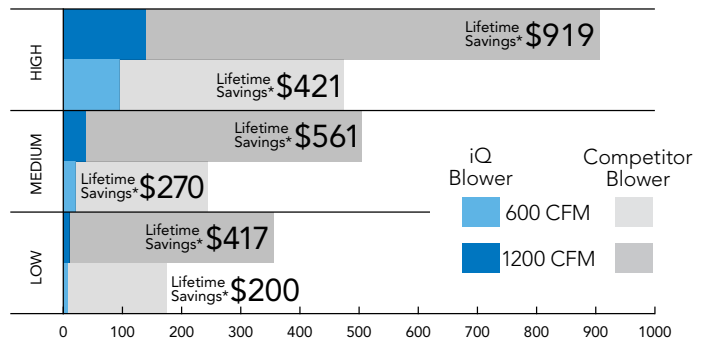

0.5 sones is like a quiet whisper (low speed).
1 sone is like a quiet refrigerator (low to medium speed).

Removes Smoke & Odors 30% Faster

- The system self-calibrates the blower performance to the unique situation of the installation, ensuring full-rated airflow.
- In the event of a severe restriction, the blower will signal the installer that a problem exists, allowing it to be corrected immediately.
- For the first time a range hood will deliver the smoke and odor removal you expected—and paid for.

22X More Energy Efficient

- The balanced, digital DC motor uses as little as 8 watts of power.
- The control board in the hood optimizes blower speed so it's not over-working.
- A re-designed blower wheel delivers more airflow at lower motor RPM.