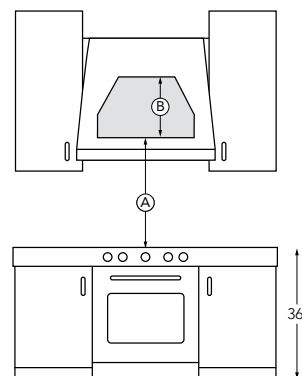

A. Installation height above the cooking surface 24–30"

B. Distance from bottom of range hood to top of hood 11"