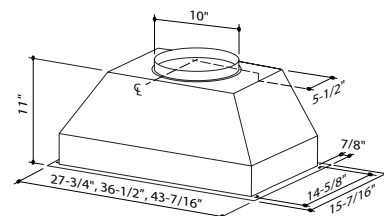

A. Installation height above the cooking surface 24–30"

B. Distance from bottom of range hood to top of hood 11"