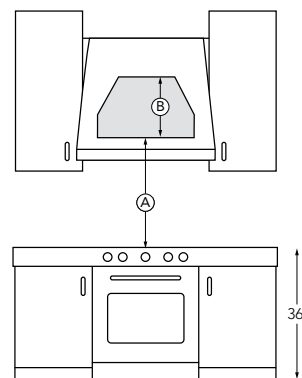

A. Installation height above the cooking surface 24–30"

B. Distance from bottom of range hood to top of hood 11"