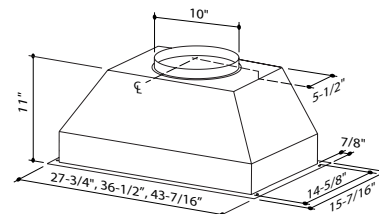

A. Installation height above the cooking surface 24–30"

B. Distance from bottom of range hood to top of hood 11"