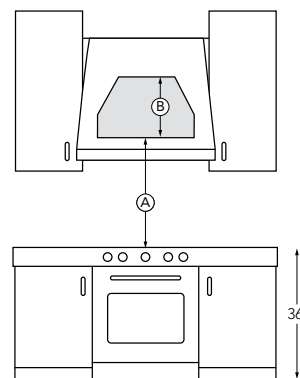

Installation Requirements

Amps @ 120V 8.0 for PK2230, PK2239; 8.5 for PK2245
Electrical Direct Wire
Duct Size 10"
Duct Direction Vertical
Backdraft Damper Included

A. Installation height above the cooking surface 24–30"

B. Distance from bottom of range hood to top of hood 11"

Halogen lights provide brilliant 3-level cooktop lighting

Use the calibration button to activate GPS Technology