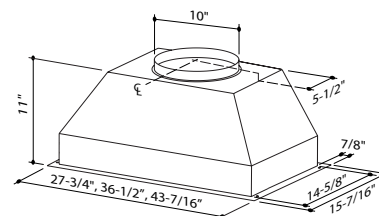

Installation Requirements

Amps @ 120V 8.0 for PK2230, PK2239; 8.5 for PK2245
Electrical Direct Wire
Duct Size 10"
Duct Direction Vertical
Backdraft Damper Included

A. Installation height above the cooking surface 24–30"