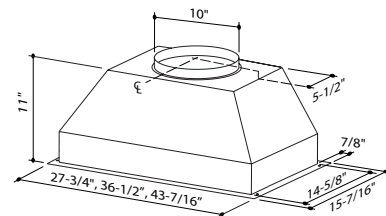

Installation Requirements

Amps @ 120V 8.0 for PK2230, PK2239; 8.5 for PK2245
Electrical Direct Wire
Duct Size 10"
Duct Direction Vertical
Backdraft Damper Included

A. Installation height above the cooking surface 24–30"