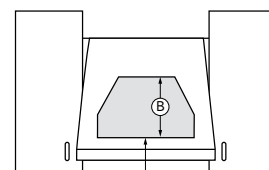

A. Installation height above the cooking surface 24–30"

B. Distance from bottom of range hood to top of hood 11"