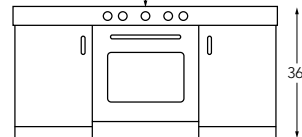

A. Installation height above the cooking surface 24–30"

B. Distance from bottom of range hood to top of hood 11"