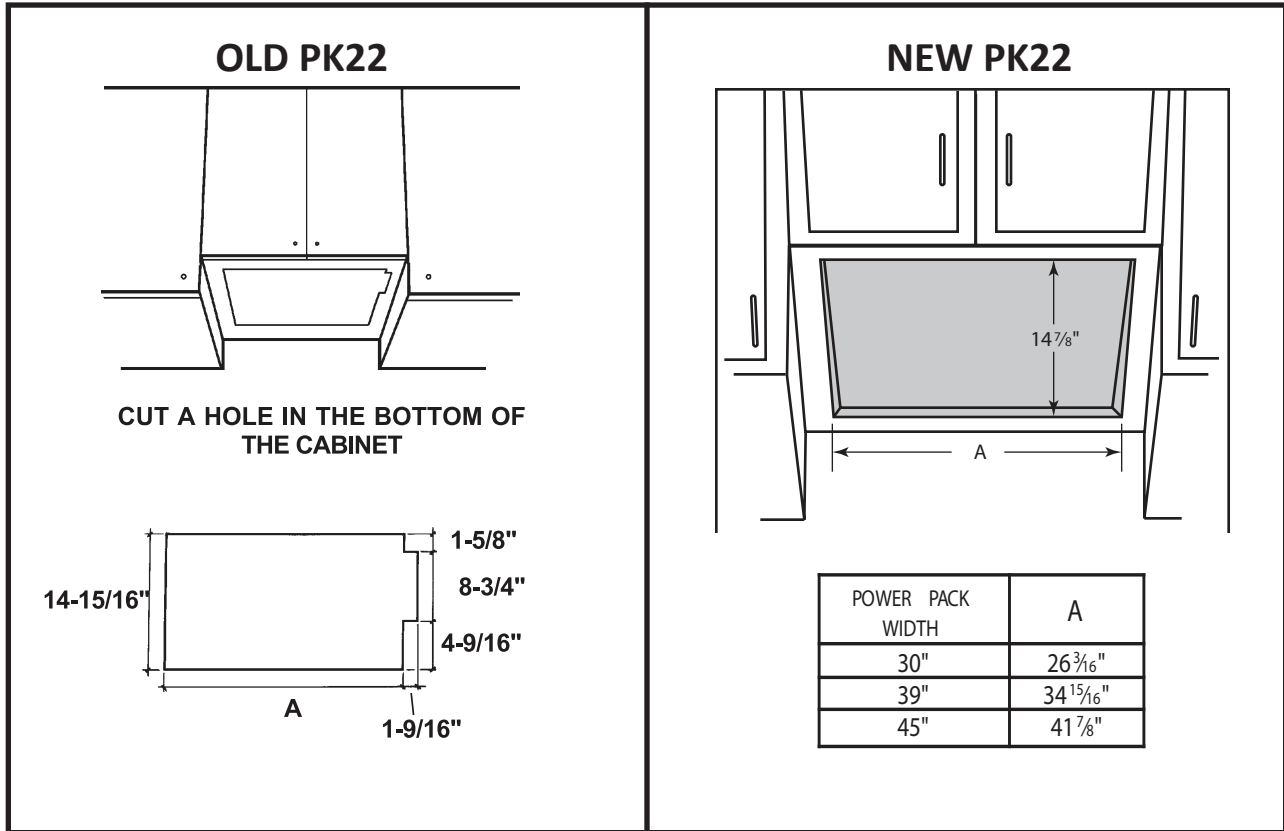

## PK22 Dimensions (old vs. new)

First . . . the **primary cut-out dimensions** are, for all intents and purposes, the same (excluding the control cut-out on the old models).

MODEL	OVERALL WIDTH	OVERALL DEPTH	OVERALL HEIGHT
PK2229 OLD	29-13/16"	15-13/16"	11-1/2"
PK2230	27-3/4"	15-7/16"	11"
PK2238 OLD	38-7/16"	15-13/16"	11-1/2"
PK2239	36-1/2"	15-7/16"	11"
PK2245	43-7/16"	15-7/16"	11"