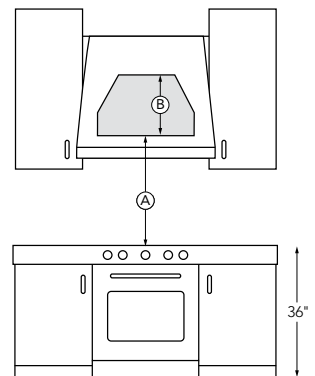

A. Installation height above the cooking surface 24–30"

B. Distance from bottom of range hood to top of hood 11"