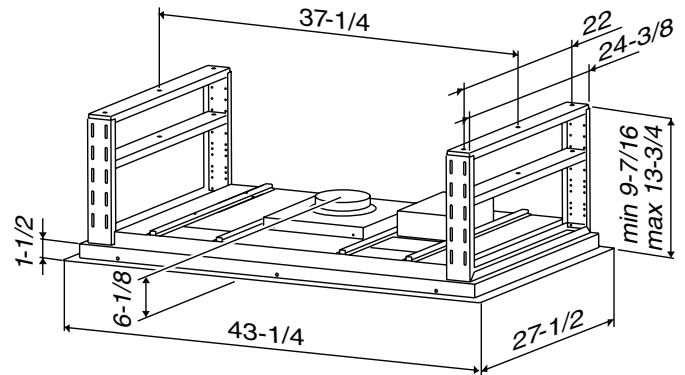

OPTIONS (Not included with hood. Purchase separately.)

- 8-in. to 10-in. transition (Model 414)

WITH OPTIONAL BLOWER MODELS		BLOWER CFM	VOLTS	AMPS	DUCT
EB6	wall or roof mount remote blowers	600 max.	120	0.22 (lights only) + 6.0 max. (blower only)	8-in. round at the hood.
EB9		900 max.			
EB12		1200 max.			
EB15		1500 max.			
ILB3	attic installed inline blowers	280 max.			See blower specs for duct requirements.
ILB6		600 max.			
ILB9		800 max.			
ILB11		1100 max.			

BEST Hartford, Wisconsin www.BestRangeHoods.com 800-558-1711
BEST Drummondville, QC, Canada www.BestRangeHoods.com 866-737-7770

REFERENCE	QTY.	REMARKS	Project	
			Location	
			Architect	
			Engineer	
			Contractor	
			Submitted by	Date