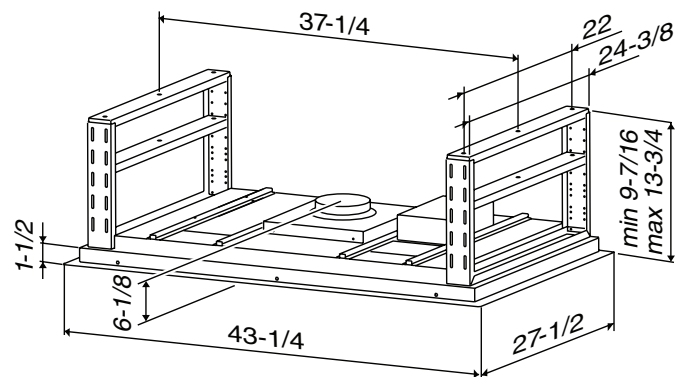

WITH OPTIONAL BLOWER MODELS		BLOWER CFM	VOLTS	AMPS	DUCT
EB6	wall or roof mount remote blowers	600 max.	120	0.22 (lights only) + 6.0 max. (blower only)	8-in. round at the hood.
EB9		900 max.			
EB12		1200 max.			
EB15		1500 max.			
ILB3	attic installed inline blowers	280 max.			See blower specs for duct requirements.
ILB6		600 max.			
ILB9		800 max.			
ILB11		1100 max.			

BEST Hartford, Wisconsin www.BestRangeHoods.com 800-558-1711
BEST Drummondville, QC, Canada www.BestRangeHoods.com 866-737-7770

REFERENCE	QTY.	REMARKS	Project
			Location
			Architect
			Engineer
			Contractor
			Submitted by
			Date