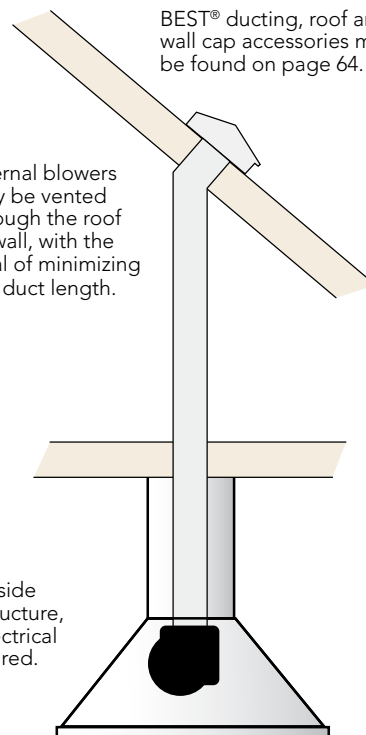

¹ All BEST® blower motors are thermal overload protected.

² As tested in D49M.

[#] Specially designed blower and housing for Cattura and Slot downdrafts.

* For CFM restricted applications capture may be reduced.

* See Specifications on pages 72-81.

** Vertical duct direction only.

BEST® ducting, roof and wall cap accessories may be found on page 64.

Internal blowers may be vented through the roof or wall, with the goal of minimizing the duct length.

Internal blowers reside within the hood structure, so only a single electrical connection is required.