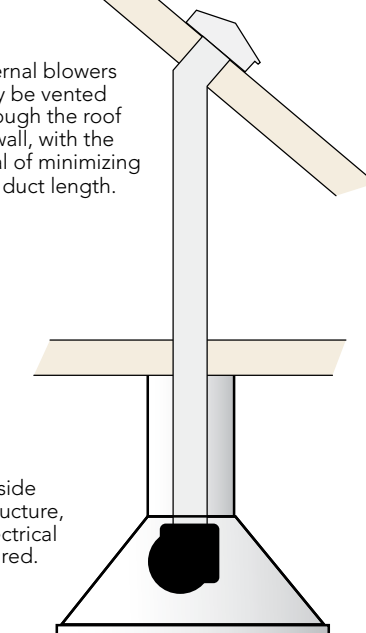

¹ All BEST® blower motors are thermal overload protected.

² As tested in D49M.

[#] Specially designed blower and housing for Cattura and Slot downdrafts.

* For CFM restricted applications capture may be reduced.

* See Specifications on pages 72-81.

** Vertical duct direction only.

BEST® ducting, roof and wall cap accessories may be found on page 64.

Internal blowers may be vented through the roof or wall, with the goal of minimizing the duct length.

Internal blowers reside within the hood structure, so only a single electrical connection is required.