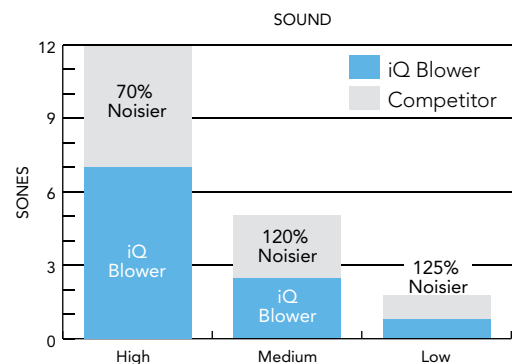

2X Quieter Operation

Three innovations make the quiet operation of the BEST iQ Blower system possible.

- A smooth interior blower housing reduces turbulence.
- Improved blower wheel design delivers greater airflow at lower RPMs.
- A balanced, digital DC motor minimizes vibration.

0.5 sones is like a quiet whisper (low speed).

1 sone is like a quiet refrigerator (low to medium speed).

Removes Smoke & Odors 30% Faster

- The system self-calibrates the blower performance to the unique situation of the installation, ensuring full-rated airflow.
- In the event of a severe restriction, the blower will signal the installer that a problem exists, allowing it to be corrected immediately.
- For the first time a range hood will deliver the smoke and odor removal you expected—and paid for.

22X More Energy Efficient

- The balanced, digital DC motor uses as little as 8 watts of power.
- The control board in the hood optimizes blower speed so it's not over-working.
- A re-designed blower wheel delivers more airflow at lower motor RPM.