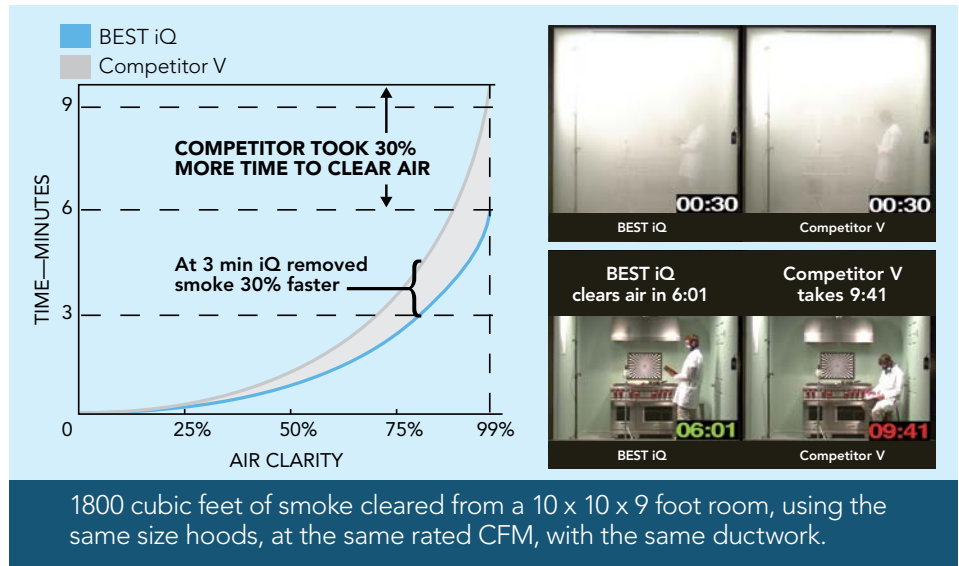

2X Quieter Operation

Three innovations make the quiet operation of the BEST iQ Blower system possible.

- A smooth interior blower housing reduces turbulence.
- Improved blower wheel design delivers greater airflow at lower RPMs.
- A balanced, digital DC motor minimizes vibration.

0.5 sones is like a quiet whisper (low speed).

1 sone is like a quiet refrigerator (low to medium speed).

Removes Smoke & Odors 30% Faster

- The system self-calibrates the blower performance to the unique situation of the installation, ensuring full-rated airflow.
- In the event of a severe restriction, the blower will signal the installer that a problem exists, allowing it to be corrected immediately.
- For the first time a range hood will deliver the smoke and odor removal you expected—and paid for.