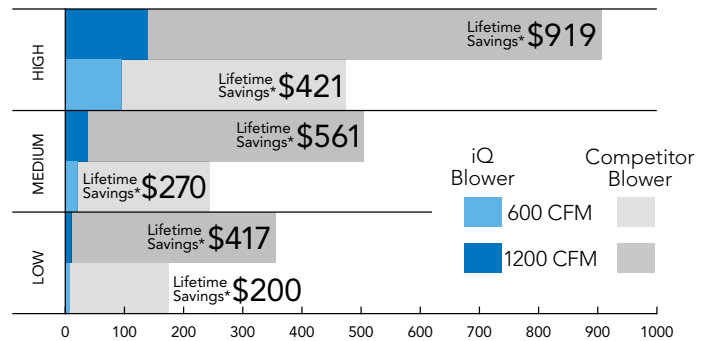

0.5 sones is like a quiet whisper (low speed).

1 sone is like a quiet refrigerator (low to medium speed).

Removes Smoke & Odors 30% Faster

- The system self-calibrates the blower performance to the unique situation of the installation, ensuring full-rated airflow.
- In the event of a severe restriction, the blower will signal the installer that a problem exists, allowing it to be corrected immediately.
- For the first time a range hood will deliver the smoke and odor removal you expected—and paid for.

22X More Energy Efficient

- The balanced, digital DC motor uses as little as 8 watts of power.
- The control board in the hood optimizes blower speed so it's not over-working.
- A re-designed blower wheel delivers more airflow at lower motor RPM.