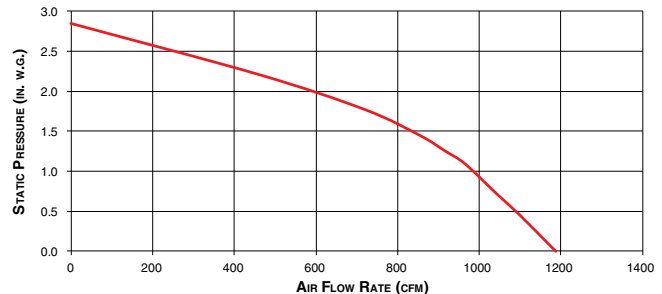

AIR FLOW PERFORMANCE

BEST Hartford, Wisconsin www.BestRangeHoods.com 800-558-1711
BEST Drummondville, QC, Canada www.BestRangeHoods.ca 866-737-7770

REFERENCE	QTY.	REMARKS	Project	
			Location	
			Architect	
			Engineer	
			Contractor	
			Submitted by	Date