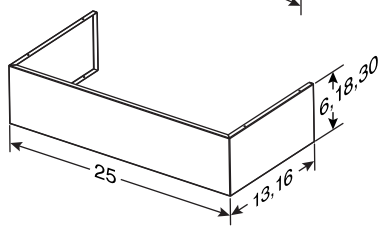

Model AEWPD36SB - 6-in. high - for 8-ft. ceiling - standard depth
 Model AEWPD36SBE - 6-in. high - for 8-ft. ceiling - extended depth
 Model AEWPD318SB - 18-in. high - for 9-ft. ceiling - standard depth
 Model AEWPD318SBE - 18-in. high - for 9-ft. ceiling - extended depth
 Model AEWPD330SB - 30-in. high - for 10-ft. ceiling - standard depth
 Model AEWPD330SBE - 30-in. high - for 10-ft. ceiling - extended depth
 Model AEWPD3054SB - collapsed height: 30" - maximum height 54" - standard depth
 Model AEWPD3054SBE - collapsed height: 30" - maximum height 54" - extended depth

SPECIFICATIONS

VOLTS	HZ	AMPS	CFM	SONES	DUCT
120	60	9.0 MAX.	1160	11.0	10-in. ROUND

AIR FLOW PERFORMANCE

BEST Hartford, Wisconsin www.BestRangeHoods.com 800-558-1711
 BEST Drummondville, QC, Canada www.BestRangeHoods.ca 866-737-7770

REFERENCE	QTY.	REMARKS	Project	
			Location	
			Architect	
			Engineer	
			Contractor	
			Submitted by	Date

- WPD38I SERIES RANGE HOOD SYSTEM -

NOTE: DIMENSIONS SHOWN ARE IN INCHES