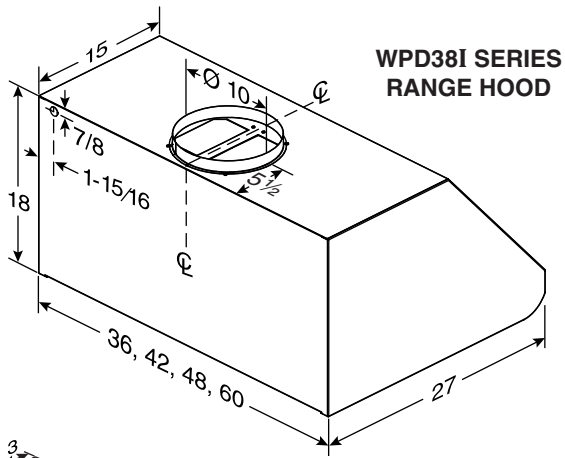

Model AEWPD36SB - 6-in. high - for 8-ft. ceiling - standard depth
 Model AEWPD36SBE - 6-in. high - for 8-ft. ceiling - extended depth
 Model AEWPD318SB - 18-in. high - for 9-ft. ceiling - standard depth
 Model AEWPD318SBE - 18-in. high - for 9-ft. ceiling - extended depth
 Model AEWPD330SB - 30-in. high - for 10-ft. ceiling - standard depth
 Model AEWPD330SBE - 30-in. high - for 10-ft. ceiling - extended depth
 Model AEWPD3054SB - collapsed height: 30" - maximum height 54" - standard depth
 Model AEWPD3054SBE - collapsed height: 30" - maximum height 54" - extended depth

SPECIFICATIONS

VOLTS	HZ	AMPS	CFM	SONES	DUCT
120	60	9.0 MAX.	1160	11.0	10-in. ROUND

AIR FLOW PERFORMANCE

BEST Hartford, Wisconsin www.BestRangeHoods.com 800-558-1711
 BEST Drummondville, QC, Canada www.BestRangeHoods.ca 866-737-7770

REFERENCE	QTY.	REMARKS	Project	
			Location	
			Architect	
			Engineer	
			Contractor	
			Submitted by	Date

- WPD38I SERIES RANGE HOOD SYSTEM -

NOTE: DIMENSIONS SHOWN ARE IN INCHES