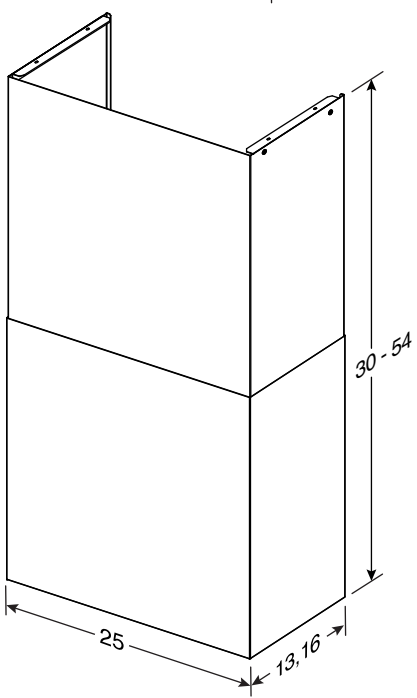

Model AWWPD336SB - 36-in. width
 Model AWWPD342SB - 42-in. width
 Model AWWPD348SB - 48-in. width
 Model AWWPD360SB - 60-in. width

FLUE COVER (optional)

- Stainless Steel construction - matches range hood.
- Attaches to top of range hood shell.
- Hides ducting and wipes clean easily.
- Extended depth available for hoods using the 3" wall extension.

Model AEWPD36SB - 6-in. high - for 8-ft. ceiling - standard depth
 Model AEWPD36SBE - 6-in. high - for 8-ft. ceiling - extended depth
 Model AEWPD318SB - 18-in. high - for 9-ft. ceiling - standard depth
 Model AEWPD318SBE - 18-in. high - for 9-ft. ceiling - extended depth
 Model AEWPD330SB - 30-in. high - for 10-ft. ceiling - standard depth
 Model AEWPD330SBE - 30-in. high - for 10-ft. ceiling - extended depth
 Model AEWPD3054SB - collapsed height: 30" - maximum height 54" - standard depth
 Model AEWPD3054SBE - collapsed height: 30" - maximum height 54" - extended depth

REFERENCE	QTY.	REMARKS	Project	
			Location	
			Architect	
			Engineer	
			Contractor	
			Submitted by	Date

- WPD38I SERIES RANGE HOOD SYSTEM -

NOTE: DIMENSIONS SHOWN ARE IN INCHES