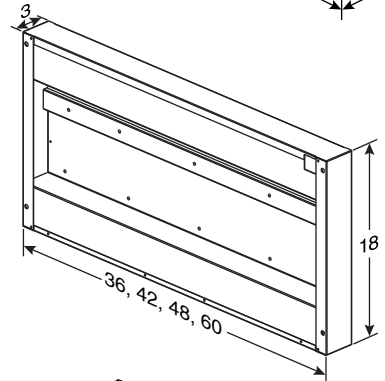

- WPD38I SERIES RANGE HOOD SYSTEM -

NOTE: DIMENSIONS SHOWN ARE IN INCHES