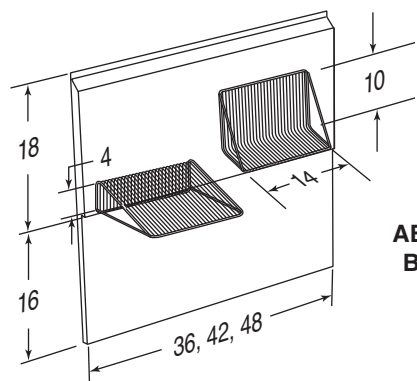

Model AEWPD36SB - 6-in. high - for 8-ft. ceiling - standard depth
 Model AEWPD36SBE - 6-in. high - for 8-ft. ceiling - extended depth
 Model AEWPD318SB - 18-in. high - for 9-ft. ceiling - standard depth
 Model AEWPD318SBE - 18-in. high - for 9-ft. ceiling - extended depth
 Model AEWPD330SB - 30-in. high - for 10-ft. ceiling - standard depth
 Model AEWPD330SBE - 30-in. high - for 10-ft. ceiling - extended depth
 Model AEWPD3054SB - collapsed height: 30" - maximum height 54" - standard depth
 Model AEWPD3054SBE - collapsed height: 30" - maximum height 54" - extended depth

REFERENCE	QTY.	REMARKS	Project	
			Location	
			Architect	
			Engineer	
			Contractor	
			Submitted by	Date

- WPD38I SERIES RANGE HOOD SYSTEM -

NOTE: DIMENSIONS SHOWN ARE IN INCHES