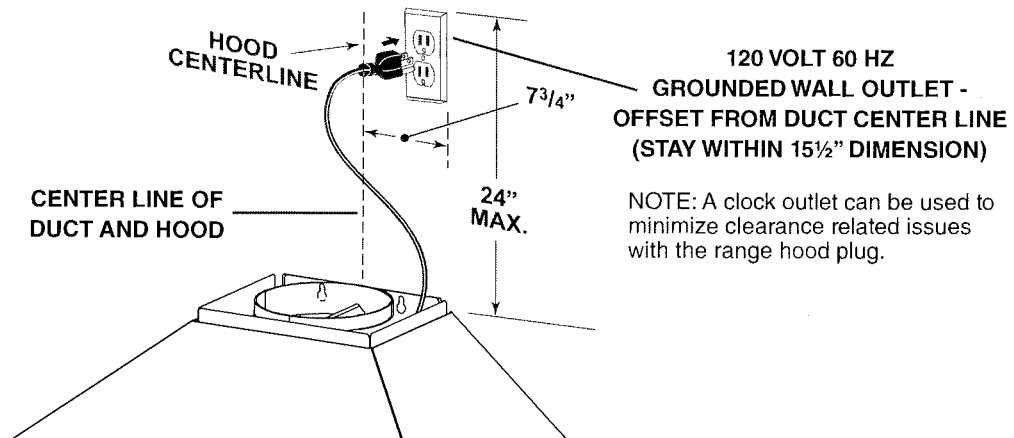

WTT32I48SB WIRING