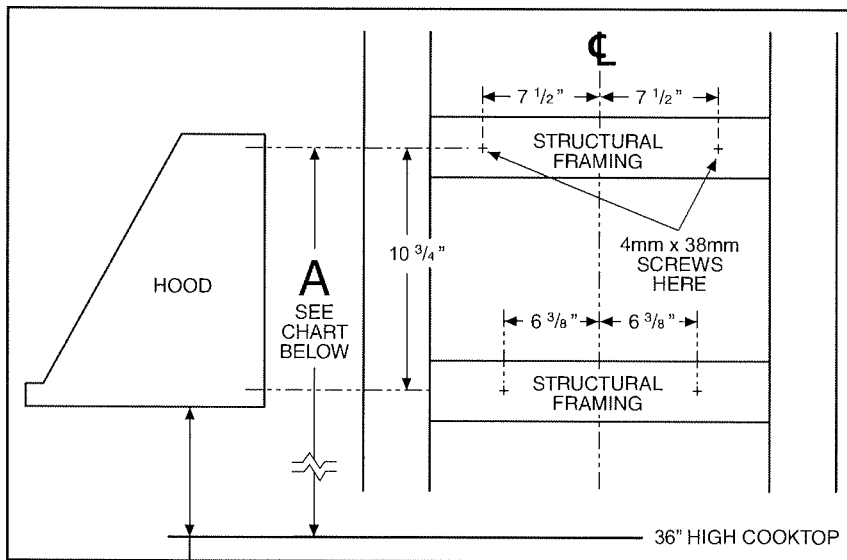

# WTT32I48SB MOUNTING

Desired Hood Distance (Above 36" High Cooktop)

	24"	25"	26"	27"	28"	29"	30"
Ceiling Height	Upper Mounting Screws Location (Distance above 36" High Cooktop) (Dimension "A")						
8 Feet	36-1/8"	37-1/8"	38-1/8"	39-1/8"	40-1/8"	41-1/8"	42-1/8"
9 Feet					40-1/8"	41-1/8"	42-1/8"
9 Feet with AEWTT328SB	36-1/8"	37-1/8"	38-1/8"				
10 Feet with AEWTT328SB	36-1/8"	37-1/8"	38-1/8"	39-1/8"	40-1/8"	41-1/8"	42-1/8"