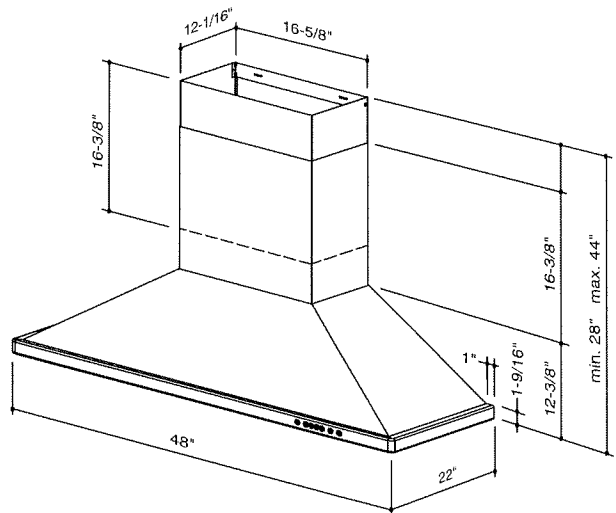

OPTIONS

- Flue extension for 10-foot ceilings - AEWTT328SB
- Make-up Air damper - MD6T (6" duct), MD8T (8" duct)
- Relay and transformer included