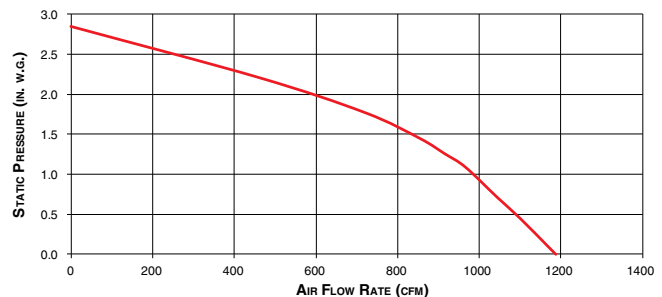

AIR FLOW PERFORMANCE

BEST Hartford, Wisconsin www.BestRangeHoods.com 800-558-1711
BEST Drummondville, QC, Canada www.BestRangeHoods.ca 866-737-7770

REFERENCE	QTY.	REMARKS	Project	
			Location	
			Architect	
			Engineer	
			Contractor	
			Submitted by	Date