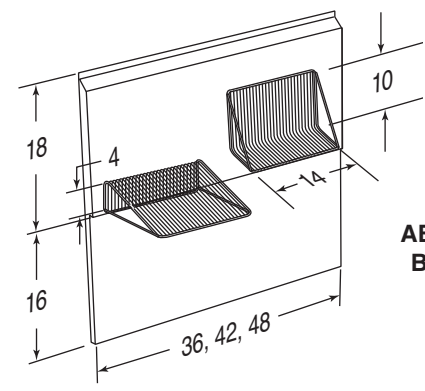

Model AEWPD36SB - 6-in. high - for 8-ft. ceiling - standard depth
 Model AEWPD36SBE - 6-in. high - for 8-ft. ceiling - extended depth
 Model AEWPD318SB - 18-in. high - for 9-ft. ceiling - standard depth
 Model AEWPD318SBE - 18-in. high - for 9-ft. ceiling - extended depth
 Model AEWPD330SB - 30-in. high - for 10-ft. ceiling - standard depth
 Model AEWPD330SBE - 30-in. high - for 10-ft. ceiling - extended depth
 Model AEWPD3054SB - collapsed height: 30" - maximum height 54" - standard depth
 Model AEWPD3054SBE - collapsed height: 30" - maximum height 54" - extended depth

REFERENCE	QTY.	REMARKS	Project	
			Location	
			Architect	
			Engineer	
			Contractor	
			Submitted by	Date

- WPD38I SERIES RANGE HOOD SYSTEM -

NOTE: DIMENSIONS SHOWN ARE IN INCHES