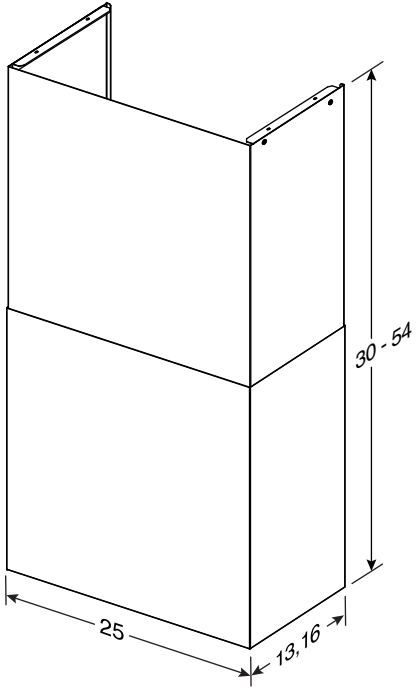

Model AWWPD336SB - 36-in. width
 Model AWWPD342SB - 42-in. width
 Model AWWPD348SB - 48-in. width
 Model AWWPD360SB - 60-in. width

FLUE COVER (optional)

- Stainless Steel construction - matches range hood.
- Attaches to top of range hood shell.
- Hides ducting and wipes clean easily.
- Extended depth available for hoods using the 3" wall extension.

Model AEWPD36SB - 6-in. high - for 8-ft. ceiling - standard depth
 Model AEWPD36SBE - 6-in. high - for 8-ft. ceiling - extended depth
 Model AEWPD318SB - 18-in. high - for 9-ft. ceiling - standard depth
 Model AEWPD318SBE - 18-in. high - for 9-ft. ceiling - extended depth
 Model AEWPD330SB - 30-in. high - for 10-ft. ceiling - standard depth
 Model AEWPD330SBE - 30-in. high - for 10-ft. ceiling - extended depth
 Model AEWPD3054SB - collapsed height: 30" - maximum height 54" - standard depth
 Model AEWPD3054SBE - collapsed height: 30" - maximum height 54" - extended depth

REFERENCE	QTY.	REMARKS	Project	
			Location	
			Architect	
			Engineer	
			Contractor	
			Submitted by	Date

- WPD38I SERIES RANGE HOOD SYSTEM -

NOTE: DIMENSIONS SHOWN ARE IN INCHES