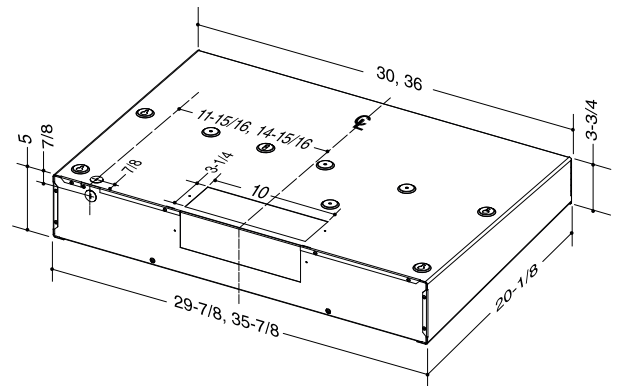

\* Available only in Canada.

PERFORMANCE								
Damper/Duct Connector	Volts	Hz	Amps	Discharge Direction	Sones		CFM	
					Low	High	Low	High
3¼-in. x 10-in. (Included)	120	60	1.8	Horizontal	1.0	9.5	160	500‡
				Vertical	0.9	9.5	160	440‡

‡ If needed, ask a recommended installer to limit discharge to 300 CFM.

FEATURES	
Finish	430 Stainless Steel or Black Stainless Steel* (available only in Canada)
Cooktop Lighting	2 LED Modules - 120 V, 5.5 W
Grease Filters	Hybrid Baffle, Stainless Steel with Aluminum Mesh - Dishwasher Safe
OPTIONAL ACCESSORIES	
Decorative Glass Panels	Refer to Price List for options
MOUNTING HEIGHT	
24-in. to 30-in. from cooktop to bottom of hood	
LIMITED WARRANTY	
5-year (See installation manual for full warranty text.)	
FOR INDOOR USE ONLY	

\* Offert seulement au Canada.

PERFORMANCE								
Adaptateur/volet	Volts	Hz	Ampères	Direction de l'évacuation	Sones		pi <sup>3</sup> /min	
					Basse	Haute	Basse	Haute
3¼ po x 10 po (Inclus)	120	60	1.8	Horizontale	1.0	9.5	160	500‡
				Verticale	0.9	9.5	160	440‡