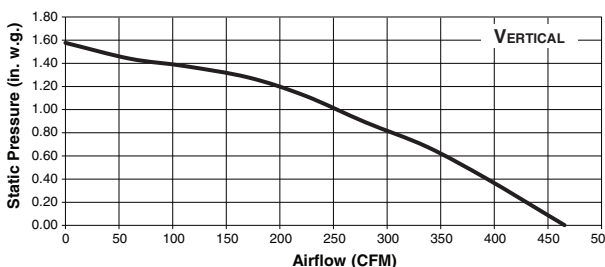

HVI-2100 CERTIFIED RATINGS comply with new testing technologies and procedures prescribed by the Home Ventilating Institute, for off-the-shelf products, as they are available to consumers. Product performance is rated at 0.1 in. static pressure, based on tests conducted in AMCA's state-of-the-art test laboratory. Sones are a measure of humanly-perceived loudness, based on laboratory measurements.

Best
Best

926 West State Street, Hartford, WI 53027
550 Lemire Blvd., Drummondville, QC Canada J2C 7W9

1 800-558-1711
1 866-737-7770

www.BestRangeHoods.com
www.BestRangeHoods.ca

99046102B