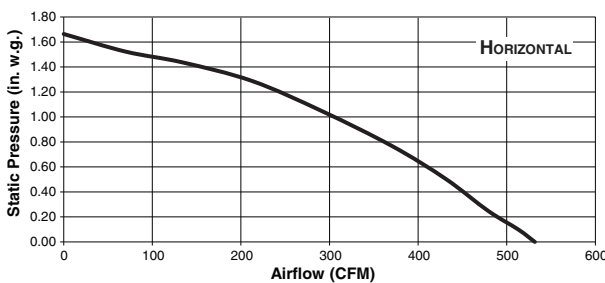

HVI-2100 CERTIFIED RATINGS comply with new testing technologies and procedures prescribed by the Home Ventilating Institute, for off-the-shelf products, as they are available to consumers. Product performance is rated at 0.1 in. static pressure, based on tests conducted in AMCA's state-of-the-art test laboratory. Sones are a measure of humanly-perceived loudness, based on laboratory measurements.

Best
Best

926 West State Street, Hartford, WI 53027
550 Lemire Blvd., Drummondville, QC Canada J2C 7W9

1 800-558-1711
1 866-737-7770

www.BestRangeHoods.com
www.BestRangeHoods.ca

99046102B