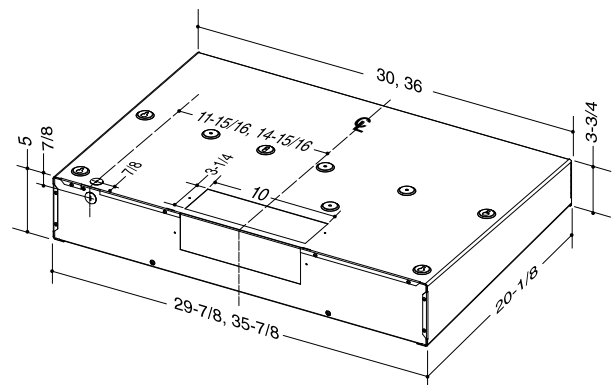

LARGEUR	INOX VERRE NOIR	INOX VERRE GRIS	INOX VERRE BLANC	INOX SANS VERRE	INOX NOIR VERRE NOIR	FILTRES À GRAISSSES (remplacement)
30 po	UCB3I30SBB	UCB3I30SBS	UCB3I30SBW	UCB3I30SBN	UCB3I30BLSB*	62053
36 po	UCB3I36SBB	UCB3I36SBS	UCB3I36SBW	UCB3I36SBN	--	62053

* Offert seulement au Canada.

PERFORMANCE								
Adaptateur/volet	Volts	Hz	Ampères	Direction de l'évacuation	Sones		pi³/min	
					Basse	Haute	Basse	Haute
3¼ po x 10 po (Inclus)	120	60	1.8	Horizontale	1.0	9.5	160	500‡
				Verticale	0.9	9.5	160	440‡

‡ Au besoin, demander à un installateur recommandé de limiter le débit à 300 pi³/min.

CARACTÉRISTIQUES	
Fini	Inox 430 ou Inox noir* (offert seulement au Canada)
Éclairage de surface de cuisson	2 Modules DEL - 120 V, 5,5 W
Filtres à graisses	Hybrides à chicane, inox et maillage aluminium, lavables au lave-vaisselle
ACCESSOIRES OPTIONNELS	
Panneau de verre décoratif	Consulter la liste des prix pour connaître les options
HAUTEUR DE MONTAGE	
De 30 po à 36 po au-dessus de la surface de cuisson	
GARANTIE LIMITÉE	
5 ans (Voir le manuel d'installation pour le texte complet de la garantie.)	
POUR UTILISATION À L'INTÉRIEUR SEULEMENT	

Les dimensions sont indiquées en pouces.