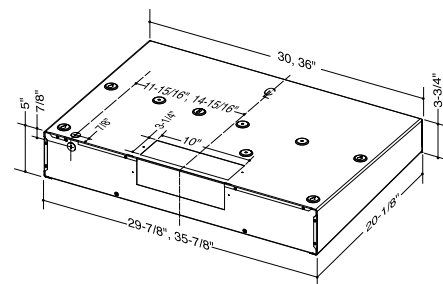

Emerald, Lime, Orange, Purple, Red

Installation height above the cooking surface: 24"–30"

For more details see the product specifications sheet found at www.BESTRangeHoods.com

If needed, ask a recommended installer to limit discharge to 300 CFM.