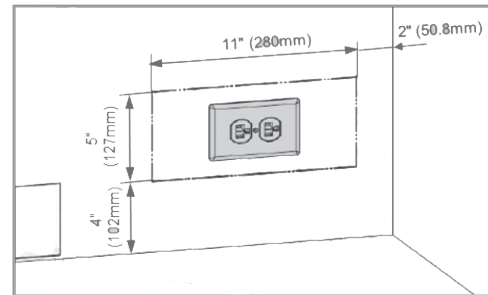

NOTE TO THE INSTALLER: All height, width and depth dimensions are shown in inches (as well as metric). Beko US Inc. reserves the absolute and unrestricted right to change product materials and specifications, at any time, without notice. Please visit our website www.blombergappliances.com or call 888-352-2356 to verify the latest specifications with final dimensional data and other details prior to installation and making a cutout. Applicable product limited warranty information may be found in accompanying product materials or you may contact your account manager for further details. Proper installation is the responsibility of the installer. Product failure due to improper installation is not covered under the Limited Warranty.

28 INCH BUILT-IN BOTTOM FREEZER REFRIGERATOR

BRFB1532SS

Electrical

Required Minimum Clearances:

Top: 2"

Sides: 1 ³⁷/₆₄" on each side

Back: 2"