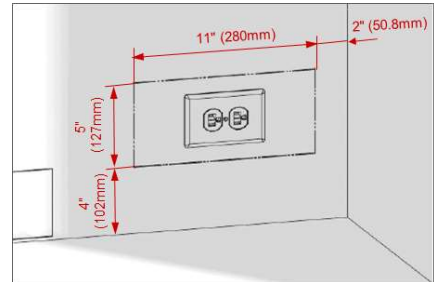

### Dimensions

H x W x D: 68 5/8" x 23 7/16" x 24 7/16"  
Depth is with door / without handles

CONTROLS	BRFB1044 Series
Cooling system	Duo Cycle Frost Free Cooling
Control system	Mechanic Control
CAPACITIES	
Total net volume, cu.ft	10.34
Fresh food net volume, cu.ft	6.85
Freezer net volume, cu.ft	3.49
FRIDGE FEATURES	
Blue light technology	No
Flexizone	No
IonFresh	No
Carbon filter	No
Interior filtered water dispenser	No
Filtered ice & water dispenser through door	No
Electronic control display type	No
Auto defrost	Yes
Inner illumination	LED - Ceiling
Shelves	3 Safety Glass
Crispers	1
Door racks	3
Wine rack	Yes
Bottle gripper	No
Compressor	Variable Speed VCC
Fan ventilation	Yes
FREEZER FEATURES	
Auto defrost	Yes
Number of freezer drawers	3
Automatic ice maker	No
Ice cube tray	Yes
TECHNICAL INFORMATION	
Supply voltage, V/Hz	120/60
Rated Current, A	4
Noise level, dBA	43
DIMENSIONS	
HxWxD, in	68 5/8" x 23 7/16" x 24 7/16"
Product weight, lbs	143
HxWxD, cm	174.3 x 59.5 x 62
Product weight, kg	65
PERFORMANCE	
Energy Star qualified	Yes
Climatic class	SN-T
Annual energy consumption, kwh/year	302
Cooling gas	R600a
COLOR OPTIONS	
Stainless Steel	BRFB1044SS
White WH	BRFB1044WH

### Dimensions and Installation

#### Electrical

\*Drawers can be pulled out with door open 90°

Dimensions	Height to top of door, in.	68 5/8"
	Height to top of hinge, in.	68 5/8"
	Height to top of case, in.	68 1/2"
	Case depth without door, in.	22 7/16"
	Case depth less door handle, in.	24 7/16"
	Case depth with door with handle, in.	25 3/4"
	Depth with fresh door open 90°, in.	46 7/8"
	Width, in.	23 7/16"
	Width with door open 90° including door handle, in.	25 5/8"
Air Gap Clearances	Each Side, in.	1/8"
	Top, in.	1"
	Back, in.	1"