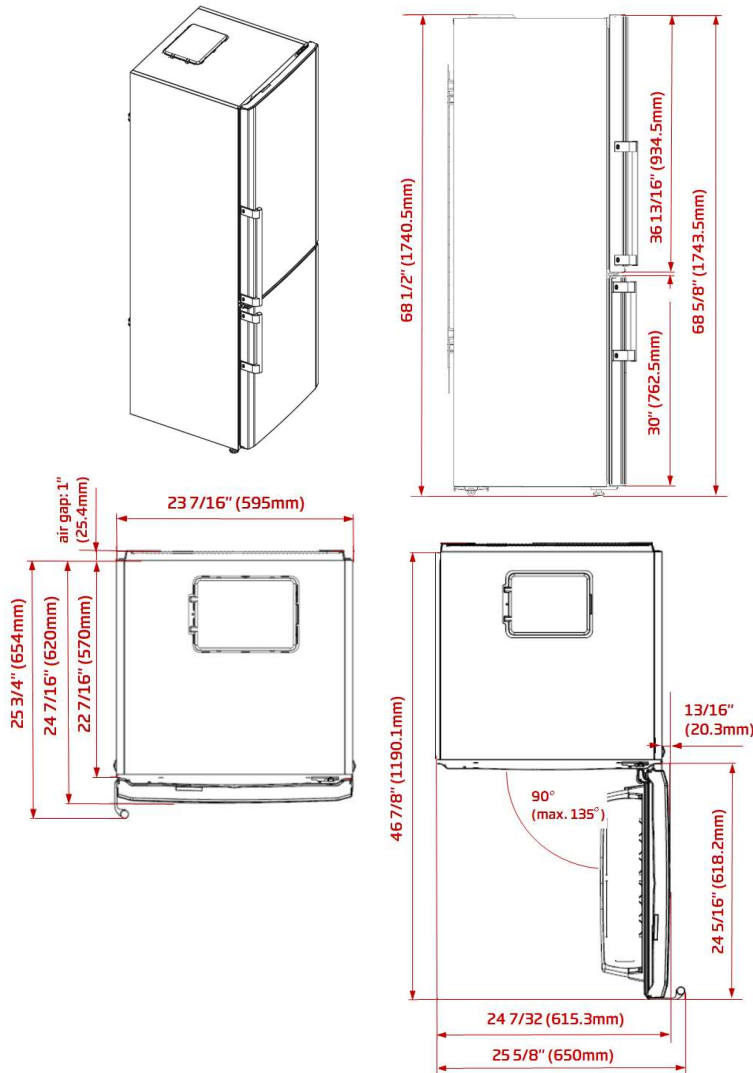

### Dimensions

H x W x D: 68 5/8" x 23 7/16" x 24 7/16"  
Depth is with door / without handles

CONTROLS	BRFB1044 Series
Cooling system	Duo Cycle Frost Free Cooling
Control system	Mechanic Control
CAPACITIES	
Total net volume, cu.ft	10.34
Fresh food net volume, cu.ft	6.85
Freezer net volume, cu.ft	3.49
FRIDGE FEATURES	
Blue light technology	No
Flexizone	No
IonFresh	No
Carbon filter	No
Interior filtered water dispenser	No
Filtered ice & water dispenser through door	No
Electronic control display type	No
Auto defrost	Yes
Inner illumination	LED - Ceiling
Shelves	3 Safety Glass
Crispers	1
Door racks	3
Wine rack	Yes
Bottle gripper	No
Compressor	Variable Speed VCC
Fan ventilation	Yes
FREEZER FEATURES	
Auto defrost	Yes
Number of freezer drawers	3
Automatic ice maker	No
Ice cube tray	Yes
TECHNICAL INFORMATION	
Supply voltage, V/Hz	120/60
Rated Current, A	4
Noise level, dBA	43
DIMENSIONS	
HxWxD, in	68 5/8" x 23 7/16" x 24 7/16"
Product weight, lbs	143
HxWxD, cm	174.3 x 59.5 x 62
Product weight, kg	65
PERFORMANCE	
Energy Star qualified	Yes
Climatic class	SN-T
Annual energy consumption, kwh/year	302
Cooling gas	R600a
COLOR OPTIONS	
Stainless Steel	BRFB1044SS
White WH	BRFB1044WH

## 24 INCH COUNTER DEPTH BOTTOM-FREEZER REFRIGERATOR

BRFB1044SS / BRFB1044WH

### Dimensions and Installation

#### Electrical

\*Drawers can be pulled out with door open 90°

Dimensions	Height to top of door, in.	68 5/8"
	Height to top of hinge, in.	68 5/8"
	Height to top of case, in.	68 1/2"
	Case depth without door, in.	22 7/16"
	Case depth less door handle, in.	24 7/16"
	Case depth with door with handle, in.	25 3/4"
	Depth with fresh door open 90°, in.	46 7/8"
	Width, in.	23 7/16"
	Width with door open 90° including door handle, in.	25 5/8"
Air Gap Clearances	Each Side, in.	1/8"
	Top, in.	1"
	Back, in.	1"