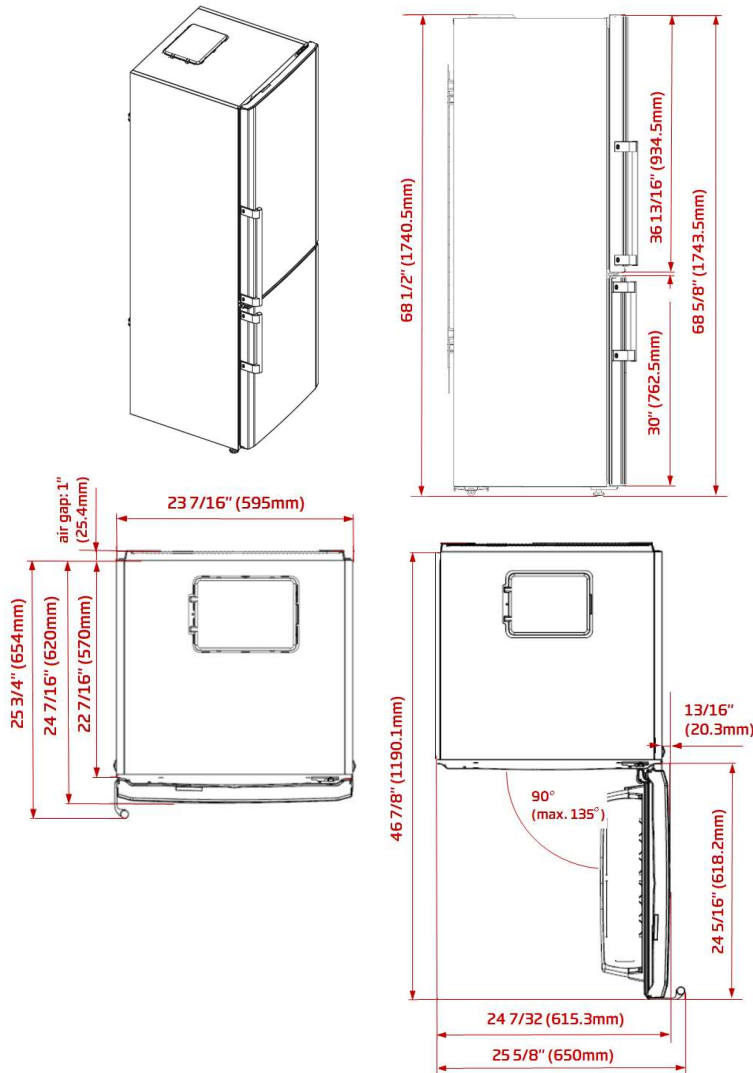

BRFB1044SS / BRFB1044WH

Fridge Features

Duo Cycle Cooling
Flexi-rack
Finger print free stainless steel
Interior LED lighting
Field reversibility of doors

Freezer Features

3 freezer drawers

Dimensions

H x W x D: 68 5/8" x 23 7/16" x 24 7/16"
Depth is with door / without handles

24 INCH COUNTER DEPTH BOTTOM-FREEZER REFRIGERATOR

BRFB1044SS / BRFB1044WH

Dimensions and Installation

Electrical

*Drawers can be pulled out with door open 90°

| | | |
|--------------------|---|----------|
| Dimensions | Height to top of door, in. | 68 5/8" |
| | Height to top of hinge, in. | 68 5/8" |
| | Height to top of case, in. | 68 1/2" |
| | Case depth without door, in. | 22 7/16" |
| | Case depth less door handle, in. | 24 7/16" |
| | Case depth with door with handle, in. | 25 3/4" |
| | Depth with fresh door open 90°, in. | 46 7/8" |
| | Width, in. | 23 7/16" |
| | Width with door open 90° including door handle, in. | 25 5/8" |
| Air Gap Clearances | Each Side, in. | 1/8" |
| | Top, in. | 1" |
| | Back, in. | 1" |