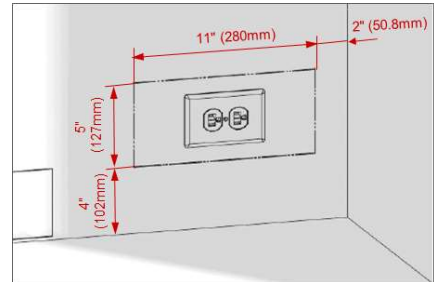

BRFB1044SS / BRFB1044WH

Fridge Features

Duo Cycle Cooling
Flexi-rack
Finger print free stainless steel
Interior LED lighting
Field reversibility of doors

Freezer Features

3 freezer drawers

Dimensions

H x W x D: 68 5/8" x 23 7/16" x 24 7/16"
Depth is with door / without handles

24 INCH COUNTER DEPTH BOTTOM-FREEZER REFRIGERATOR

BRFB1044SS / BRFB1044WH

Dimensions and Installation

Electrical

*Drawers can be pulled out with door open 90°

| | | |
|--------------------|---|----------|
| Dimensions | Height to top of door, in. | 68 5/8" |
| | Height to top of hinge, in. | 68 5/8" |
| | Height to top of case, in. | 68 1/2" |
| | Case depth without door, in. | 22 7/16" |
| | Case depth less door handle, in. | 24 7/16" |
| | Case depth with door with handle, in. | 25 3/4" |
| | Depth with fresh door open 90°, in. | 46 7/8" |
| | Width, in. | 23 7/16" |
| | Width with door open 90° including door handle, in. | 25 5/8" |
| Air Gap Clearances | Each Side, in. | 1/8" |
| | Top, in. | 1" |
| | Back, in. | 1" |