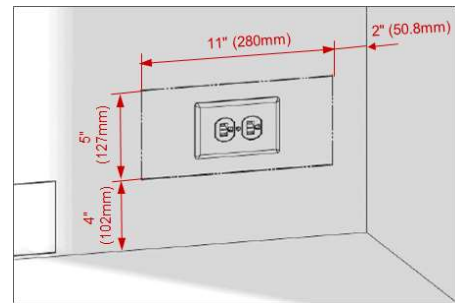

Freezer Features

Automatic ice machine
2 freezer drawers

Dimensions

H x W X D: 72 5/8" x 23 7/16" x 24 7/16"
Depth is with door / without handles

CONTROLS	BRFB1322SS
Cooling system	Duo Cycle Frost Free Cooling
Control system	Electronic Control
CAPACITIES	
Total net volume, cu. ft.	11.35
Fresh food net volume, cu. ft.	7.93
Freezer net volume, cu. ft.	3.42
FRIDGE FEATURES	
Blue light technology	No
Flexizone	No
IonFresh	No
Carbon filter	No
Interior filtered water dispenser	No
Filtered ice & water dispenser through door	No
Electronic control display type	Digital inner display
Auto defrost	Yes
Inner illumination	LED - Ceiling
Shelves	3 Safety Glass
Crispers	1
Door racks	3
Wine rack	Yes
Bottle gripper	Yes
Compressor	Variable Speed VCC
Fan ventilation	Yes
FREEZER FEATURES	
Auto defrost	Yes
Number of freezer drawers	2
Automatic ice maker	Yes
Ice cube tray	No
TECHNICAL INFORMATION	
Supply voltage, V/Hz	120/60
Rated Current, A	2,1
Noise level, dBA	43
DIMENSIONS	
HxWxD, in	72 5/8" x 23 7/16" x 24 7/16"
Product weight, lbs.	159
HxWxD, cm	184.5 x 59.5 x 62
Product weight, kg	72
PERFORMANCE	
Energy Star qualified	Yes
Climatic class	T
Annual energy consumption, kwh/year	395
Cooling gas	R600a

24 INCH COUNTER DEPTH BOTTOM-FREEZER REFRIGERATOR

BRFB1322SS

Dimensions and Installation

Plumbing

Electrical

*Drawers can be pulled out with door open 90°

Dimensions	Height to top of door, in.	72 5/8"
	Height to top of hinge, in.	72 5/8"
	Height to top of case, in.	72 9/16"
	Case depth without door, in.	22 7/16"
	Case depth less door handle, in.	24 7/16"
	Case depth with door with handle, in.	25 3/4"
	Depth with fresh door open 90°, in.	46 7/8"
	Width, in.	23 7/16"
	Width with door open 90° including door handle, in.	25 5/8"
Air Gap Clearances	Each Side, in.	1/8"
	Top, in.	1"
	Back, in.	1"