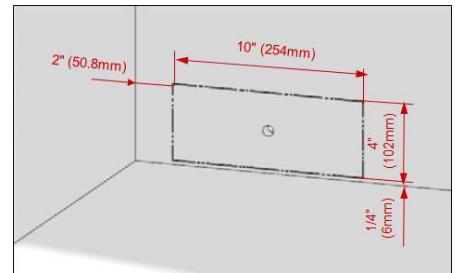

Freezer Features

Automatic ice machine
2 freezer drawers

Dimensions

H x W X D: 72 5/8" x 23 7/16" x 24 7/16"
Depth is with door / without handles

CONTROLS	BRFB1322SS
Cooling system	Duo Cycle Frost Free Cooling
Control system	Electronic Control
CAPACITIES	
Total net volume, cu. ft.	11.35
Fresh food net volume, cu. ft.	7.93
Freezer net volume, cu. ft.	3.42
FRIDGE FEATURES	
Blue light technology	No
Flexizone	No
IonFresh	No
Carbon filter	No
Interior filtered water dispenser	No
Filtered ice & water dispenser through door	No
Electronic control display type	Digital inner display
Auto defrost	Yes
Inner illumination	LED - Ceiling
Shelves	3 Safety Glass
Crispers	1
Door racks	3
Wine rack	Yes
Bottle gripper	Yes
Compressor	Variable Speed VCC
Fan ventilation	Yes
FREEZER FEATURES	
Auto defrost	Yes
Number of freezer drawers	2
Automatic ice maker	Yes
Ice cube tray	No
TECHNICAL INFORMATION	
Supply voltage, V/Hz	120/60
Rated Current, A	2,1
Noise level, dBA	43
DIMENSIONS	
HxWxD, in	72 5/8" x 23 7/16" x 24 7/16"
Product weight, lbs.	159
HxWxD, cm	184.5 x 59.5 x 62
Product weight, kg	72
PERFORMANCE	
Energy Star qualified	Yes
Climatic class	T
Annual energy consumption, kwh/year	395
Cooling gas	R600a

24 INCH COUNTER DEPTH BOTTOM-FREEZER REFRIGERATOR

BRFB1322SS

Dimensions and Installation

Plumbing

Electrical

*Drawers can be pulled out with door open 90°

Dimensions	Height to top of door, in.	72 5/8"
	Height to top of hinge, in.	72 5/8"
	Height to top of case, in.	72 9/16"
	Case depth without door, in.	22 7/16"
	Case depth less door handle, in.	24 7/16"
	Case depth with door with handle, in.	25 3/4"
	Depth with fresh door open 90°, in.	46 7/8"
	Width, in.	23 7/16"
	Width with door open 90° including door handle, in.	25 5/8"
Air Gap Clearances	Each Side, in.	1/8"
	Top, in.	1"
	Back, in.	1"