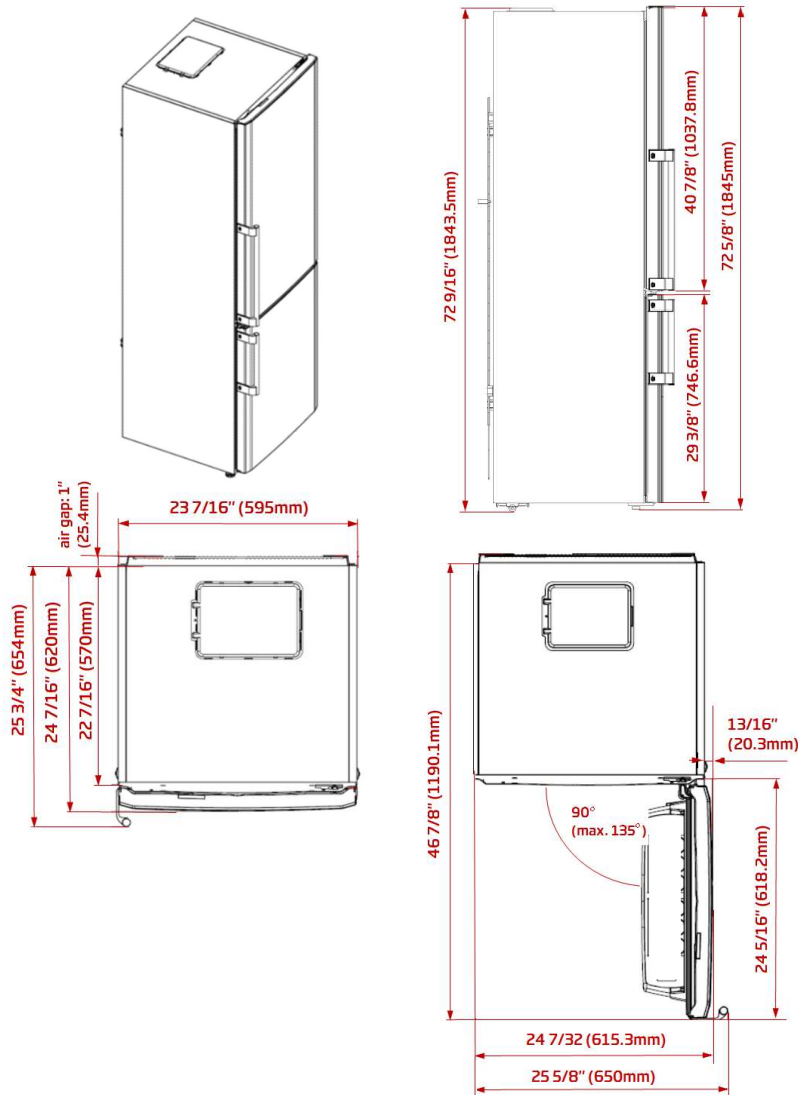

Freezer Features

Automatic ice machine
2 freezer drawers

Dimensions

H x W X D: 72 5/8" x 23 7/16" x 24 7/16"
Depth is with door / without handles

CONTROLS	BRFB1322SS
Cooling system	Duo Cycle Frost Free Cooling
Control system	Electronic Control
CAPACITIES	
Total net volume, cu. ft.	11.35
Fresh food net volume, cu. ft.	7.93
Freezer net volume, cu. ft.	3.42
FRIDGE FEATURES	
Blue light technology	No
Flexizone	No
IonFresh	No
Carbon filter	No
Interior filtered water dispenser	No
Filtered ice & water dispenser through door	No
Electronic control display type	Digital inner display
Auto defrost	Yes
Inner illumination	LED - Ceiling
Shelves	3 Safety Glass
Crispers	1
Door racks	3
Wine rack	Yes
Bottle gripper	Yes
Compressor	Variable Speed VCC
Fan ventilation	Yes
FREEZER FEATURES	
Auto defrost	Yes
Number of freezer drawers	2
Automatic ice maker	Yes
Ice cube tray	No
TECHNICAL INFORMATION	
Supply voltage, V/Hz	120/60
Rated Current, A	2,1
Noise level, dBA	43
DIMENSIONS	
HxWxD, in	72 5/8" x 23 7/16" x 24 7/16"
Product weight, lbs.	159
HxWxD, cm	184.5 x 59.5 x 62
Product weight, kg	72
PERFORMANCE	
Energy Star qualified	Yes
Climatic class	T
Annual energy consumption, kwh/year	395
Cooling gas	R600a

24 INCH COUNTER DEPTH BOTTOM-FREEZER REFRIGERATOR

BRFB1322SS

Dimensions and Installation

Plumbing

Electrical

*Drawers can be pulled out with door open 90°

Dimensions	Height to top of door, in.	72 5/8"
	Height to top of hinge, in.	72 5/8"
	Height to top of case, in.	72 9/16"
	Case depth without door, in.	22 7/16"
	Case depth less door handle, in.	24 7/16"
	Case depth with door with handle, in.	25 3/4"
	Depth with fresh door open 90°, in.	46 7/8"
	Width, in.	23 7/16"
	Width with door open 90° including door handle, in.	25 5/8"
Air Gap Clearances	Each Side, in.	1/8"
	Top, in.	1"
	Back, in.	1"