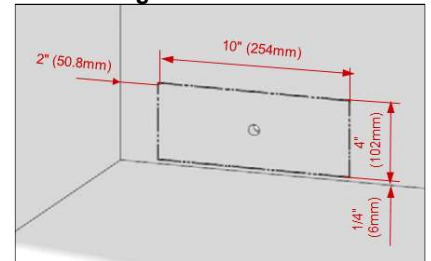

Freezer Features

Automatic ice machine
2 freezer drawers

Dimensions

H x W X D: 75 1/4" x 27 9/16" x 26 5/8"
Depth is with door / without handles

CONTROLS	BRFB1522SS
Cooling system	Duo Cycle Frost Free Cooling
Control system	Electronic Control
CAPACITIES	
Total net volume, cu. ft.	16.79
Fresh food net volume, cu. ft.	11.68
Freezer net volume, cu. ft.	5.11
FRIDGE FEATURES	
Blue light technology	No
Flexizone	No
IonFresh	No
Carbon filter	No
Interior filtered water dispenser	No
Filtered ice & water dispenser through door	No
Electronic control display type	Digital inner display
Auto defrost	Yes
Inner illumination	LED - Side walls
Shelves	4 Safety Glass
Crispers	1
Door racks	4
Wine rack	Yes
Bottle gripper	No
Compressor	Variable Speed VCC
Fan ventilation	Yes
FREEZER FEATURES	
Auto defrost	Yes
Number of freezer drawers	2
Automatic ice maker	Yes
Ice cube tray	No
TECHNICAL INFORMATION	
Supply voltage, V/Hz	120V/60Hz
Rated Current, A	2.4
Noise level, dBA	43
DIMENSIONS	
HxWxD, in	75 1/4" x 27 9/16" x 26 5/8"
Product weight, lbs.	182
HxWxD, cm	191 x 70 x 68
Product weight, kg	82.5
PERFORMANCE	
Energy Star qualified	Yes
Climatic class	T
Annual energy consumption, kwh/year	445
Cooling gas	R600a

28 INCH COUNTER DEPTH BOTTOM-FREEZER REFRIGERATOR

BRFB1522SS

Dimensions and Installation

Plumbing

Electrical

*Drawers can be pulled out with door open 90°

Dimensions	Height to top of door, in.	74 3/4"
	Height to top of hinge, in.	75 1/4"
	Height to top of case, in.	75 1/8"
	Case depth without door, in.	24 7/16"
	Case depth with door, in.	26 5/8"
	Depth with fresh door open 90°, in.	52 3/16"
	Width, in.	27 9/16"
Air Gap Clearances	Each Side, in.	1/8"
	Top, in.	1"
	Back, in.	1 3/16"