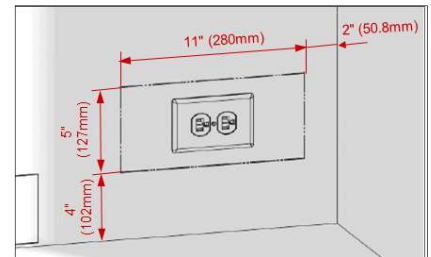

28 INCH COUNTER DEPTH BOTTOM-FREEZER REFRIGERATOR

BRFB1522SS

Dimensions and Installation

Plumbing

Electrical

*Drawers can be pulled out with door open 90°

Dimensions	Height to top of door, in.	74 3/4"
	Height to top of hinge, in.	75 1/4"
	Height to top of case, in.	75 1/8"
	Case depth without door, in.	24 7/16"
	Case depth with door, in.	26 5/8"
	Depth with fresh door open 90°, in.	52 3/16"
	Width, in.	27 9/16"
Air Gap Clearances	Each Side, in.	1/8"
	Top, in.	1"
	Back, in.	1 3/16"

NOTE TO THE INSTALLER: All height, width and depth dimensions are shown in inches (as well as metric). Beko US Inc. reserves the absolute and unrestricted right to change product materials and specifications, at any time, without notice. Please visit our website www.blombergappliances.us or call 888 352 2356 to verify the latest specifications with final dimensional data and other details prior to installation and making a cutout. Applicable product limited warranty information may be found in accompanying product materials or you may contact your account manager for further details. Proper installation is the responsibility of the installer. Product failure due to improper installation is not covered under the Limited Warranty.