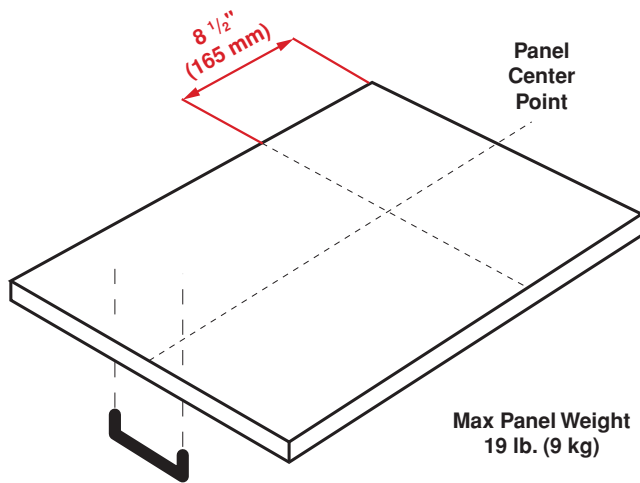

FINISH

Fingerprint-free Stainless Steel

DIMENSIONS (H x W x D)

32^{13/64} x 17^{5/8} x 22^{7/16} in.

CONTROLS	
Control Type	Electronic
Position	Top
MAIN FEATURES	
Loading Capacity (Place Settings)	8
Tub Material	Stainless Steel
DMFS Overflow Protection	Overflow Safety
5 Level Wash with 3 rd Spray Arm	3
Delay Timer	1/2 – 24 hours
Drying System	Static
Brushless DC™ Motor	Yes
Turbidity Sensor	Yes
Silent Operation	48 dBA
All-in-1 Tablet Function	Automatic
Half Load Function	Yes
Sanitize Function	Yes
RapidClean Function	Yes
ProCare	Yes
Interior High Loop with Air Gap	Yes
PROGRAMS	
Number of Programs	5
Pots and Pans+ (167°F)	Yes
Auto Program (131 – 149°F)	Yes
Regular Wash (142 – 145°F)	Yes
Daily Wash	Yes
Quick Wash (131°F)	Yes
Rinse & Hold	Yes
DISPLAY	
Rinse Aid Indicator	Yes
RACK SYSTEM	
Cutlery Basket	Sliding
Upper Rack (Inset Shelves)	2
FlexiRack Adjustable Upper Rack	3 Positions, Adjustable When Loaded
Detergent Dispenser Type	Sliding Lid (Vertical)
DIMENSIONS (DWS51500SS)	
H x W x D	32 ^{13/64} x 17 ^{5/8} x 22 ^{7/16} in. (81.8 x 44.8 x 57 cm)
Product Weight	75.17 lb. (34.1 kg)
Packed H x W x D	33 ^{13/16} x 19 ^{7/16} x 26 in. (85.9 x 49.4 x 66.1 cm)
Packed Weight	80.68 lb. (36.6 kg)
ENVIRONMENTAL STANDARDS	
ENERGY STAR® Qualified	Yes
Energy Consumption	220 kWh / year
Water Consumption	2.5 – 4.0 gal. / cycle

Panel Ready Requirements:

DIMENSIONS (DWS51500SS)	
H x W x D	32 ¹³ / ₆₄ x 17 ⁵ / ₈ x 22 ⁷ / ₁₆ in. (81.8 x 44.8 x 57 cm)
Product Weight	75.17 lb. (34.1 kg)
Packed H x W x D	33 ¹³ / ₁₆ x 19 ⁷ / ₁₆ x 26 in. (85.9 x 49.4 x 66.1 cm)
Packed Weight	80.68 lb. (36.6 kg)

DIMENSIONS (DWS51500FBI)	
H x W x D	32 ¹³ / ₆₄ x 17 ⁵ / ₈ x 21 ² / ₃₂ in. (81.8 x 44.8 x 55 cm)
Product Weight	67.02 lb. (30.4 kg)
Packed H x W x D	33 ¹³ / ₁₆ x 19 ⁷ / ₁₆ x 26 in. (85.9 x 49.4 x 66.1 cm)
Packed Weight	72.53 lb. (32.9 kg)