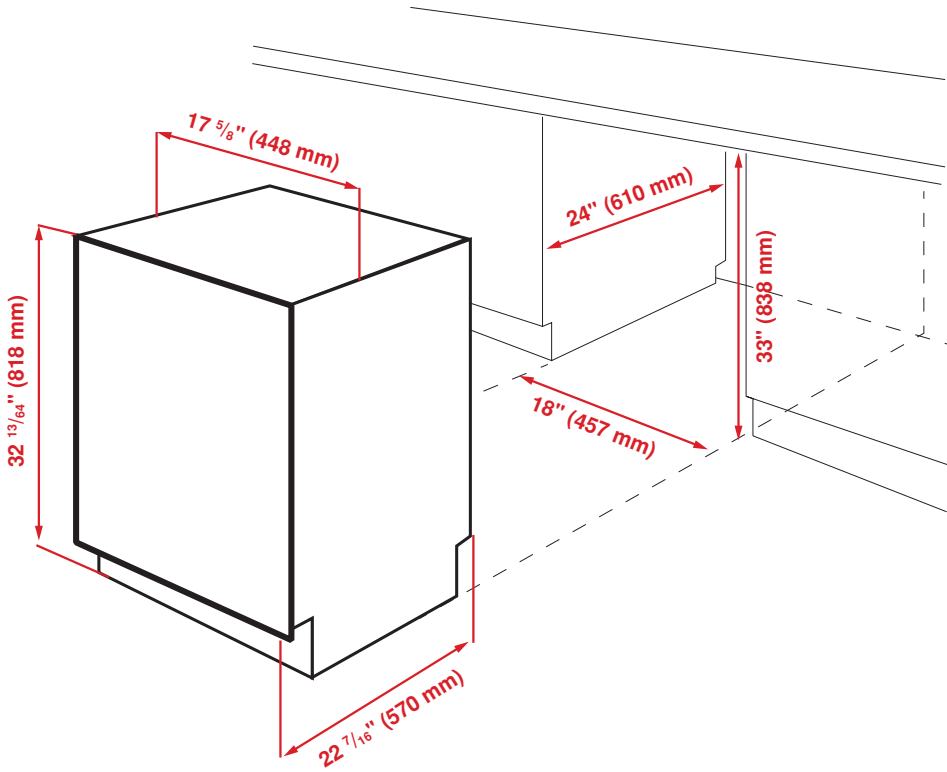

FINISH

Fingerprint-free Stainless Steel

DIMENSIONS (H x W x D)

32^{13/64} x 17^{5/8} x 22^{7/16} in.

CONTROLS	
Control Type	Electronic
Position	Top
MAIN FEATURES	
Loading Capacity (Place Settings)	8
Tub Material	Stainless Steel
DMFS Overflow Protection	Overflow Safety
5 Level Wash with 3 rd Spray Arm	3
Delay Timer	1/2 – 24 hours
Drying System	Static
Brushless DC™ Motor	Yes
Turbidity Sensor	Yes
Silent Operation	48 dBA
All-in-1 Tablet Function	Automatic
Half Load Function	Yes
Sanitize Function	Yes
RapidClean Function	Yes
ProCare	Yes
Interior High Loop with Air Gap	Yes
PROGRAMS	
Number of Programs	5
Pots and Pans+ (167°F)	Yes
Auto Program (131 – 149°F)	Yes
Regular Wash (142 – 145°F)	Yes
Daily Wash	Yes
Quick Wash (131°F)	Yes
Rinse & Hold	Yes
DISPLAY	
Rinse Aid Indicator	Yes
RACK SYSTEM	
Cutlery Basket	Sliding
Upper Rack (Inset Shelves)	2
FlexiRack Adjustable Upper Rack	3 Positions, Adjustable When Loaded
Detergent Dispenser Type	Sliding Lid (Vertical)
DIMENSIONS (DWS51500SS)	
H x W x D	32 ^{13/64} x 17 ^{5/8} x 22 ^{7/16} in. (81.8 x 44.8 x 57 cm)
Product Weight	75.17 lb. (34.1 kg)
Packed H x W x D	33 ^{13/16} x 19 ^{7/16} x 26 in. (85.9 x 49.4 x 66.1 cm)
Packed Weight	80.68 lb. (36.6 kg)
ENVIRONMENTAL STANDARDS	
ENERGY STAR® Qualified	Yes
Energy Consumption	220 kWh / year
Water Consumption	2.5 – 4.0 gal. / cycle

Panel Ready Requirements:

DIMENSIONS (DWS51500SS)	
H x W x D	32 ¹³ / ₆₄ x 17 ⁵ / ₈ x 22 ⁷ / ₁₆ in. (81.8 x 44.8 x 57 cm)
Product Weight	75.17 lb. (34.1 kg)
Packed H x W x D	33 ¹³ / ₁₆ x 19 ⁷ / ₁₆ x 26 in. (85.9 x 49.4 x 66.1 cm)
Packed Weight	80.68 lb. (36.6 kg)

DIMENSIONS (DWS51500FBI)	
H x W x D	32 ¹³ / ₆₄ x 17 ⁵ / ₈ x 21 ² / ₃₂ in. (81.8 x 44.8 x 55 cm)
Product Weight	67.02 lb. (30.4 kg)
Packed H x W x D	33 ¹³ / ₁₆ x 19 ⁷ / ₁₆ x 26 in. (85.9 x 49.4 x 66.1 cm)
Packed Weight	72.53 lb. (32.9 kg)