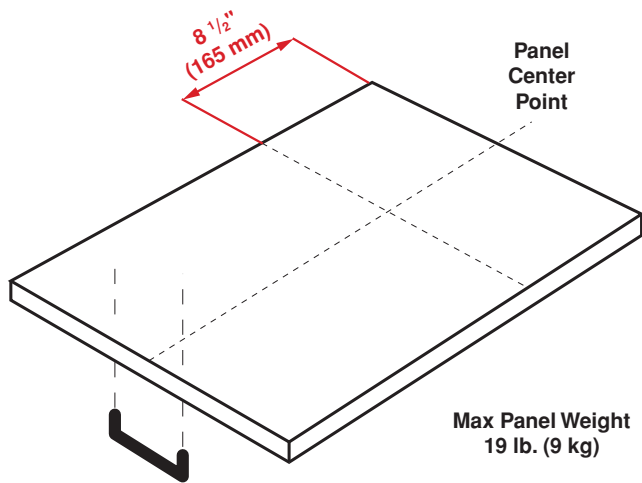

FINISH

Fingerprint-free Stainless Steel

DIMENSIONS (H x W x D)

32^{13/64} x 17^{5/8} x 22^{7/16} in.

CONTROLS	
Control Type	Electronic
Position	Top
MAIN FEATURES	
Loading Capacity (Place Settings)	8
Tub Material	Stainless Steel
DMFS Overflow Protection	Overflow Safety
5 Level Wash with 3 rd Spray Arm	3
Delay Timer	1/2 – 24 hours
Drying System	Static
Brushless DC™ Motor	Yes
Turbidity Sensor	Yes
Silent Operation	48 dBA
All-in-1 Tablet Function	Automatic
Half Load Function	Yes
Sanitize Function	Yes
RapidClean Function	Yes
ProCare	Yes
Interior High Loop with Air Gap	Yes
PROGRAMS	
Number of Programs	5
Pots and Pans+ (167°F)	Yes
Auto Program (131 – 149°F)	Yes
Regular Wash (142 – 145°F)	Yes
Daily Wash	Yes
Quick Wash (131°F)	Yes
Rinse & Hold	Yes
DISPLAY	
Rinse Aid Indicator	Yes
RACK SYSTEM	
Cutlery Basket	Sliding
Upper Rack (Inset Shelves)	2
FlexiRack Adjustable Upper Rack	3 Positions, Adjustable When Loaded
Detergent Dispenser Type	Sliding Lid (Vertical)
DIMENSIONS (DWS51500SS)	
H x W x D	32 ^{13/64} x 17 ^{5/8} x 22 ^{7/16} in. (81.8 x 44.8 x 57 cm)
Product Weight	75.17 lb. (34.1 kg)
Packed H x W x D	33 ^{13/16} x 19 ^{7/16} x 26 in. (85.9 x 49.4 x 66.1 cm)
Packed Weight	80.68 lb. (36.6 kg)
ENVIRONMENTAL STANDARDS	
ENERGY STAR® Qualified	Yes
Energy Consumption	220 kWh / year
Water Consumption	2.5 – 4.0 gal. / cycle

Panel Ready Requirements:

DIMENSIONS (DWS51500SS)	
H x W x D	32 ¹³ / ₆₄ x 17 ⁵ / ₈ x 22 ⁷ / ₁₆ in. (81.8 x 44.8 x 57 cm)
Product Weight	75.17 lb. (34.1 kg)
Packed H x W x D	33 ¹³ / ₁₆ x 19 ⁷ / ₁₆ x 26 in. (85.9 x 49.4 x 66.1 cm)
Packed Weight	80.68 lb. (36.6 kg)

DIMENSIONS (DWS51500FBI)	
H x W x D	32 ¹³ / ₆₄ x 17 ⁵ / ₈ x 21 ² / ₃₂ in. (81.8 x 44.8 x 55 cm)
Product Weight	67.02 lb. (30.4 kg)
Packed H x W x D	33 ¹³ / ₁₆ x 19 ⁷ / ₁₆ x 26 in. (85.9 x 49.4 x 66.1 cm)
Packed Weight	72.53 lb. (32.9 kg)