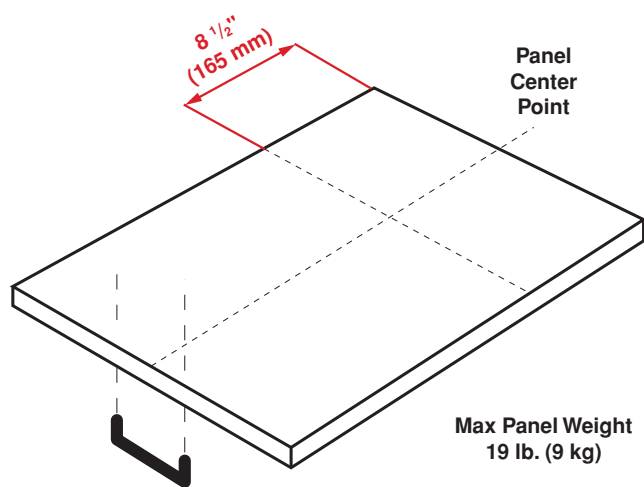

Panel Ready Requirements:

DIMENSIONS (DWT51600SS)	
H x W x D	33 7/8 x 23 9/16 x 22 7/16 in. (86.1 x 59.8 x 57 cm)
Product Weight	87.08 lb. (39.5 kg)
Packed H x W x D	35 x 25 3/8 x 26 in. (88.9 x 64.4 x 66.1 cm)
Packed Weight	93.69 lb. (42.5 kg)

DIMENSIONS (DWT51600FBI)	
H x W x D	33 7/8 x 23 9/16 x 21 2/16 in. (86.1 x 59.8 x 57 cm)
Product Weight	83.55 lb. (37.9 kg)
Packed H x W x D	35 x 25 3/8 x 26 in. (88.9 x 64.4 x 66.1 cm)
Packed Weight	90.16 lb. (40.9 kg)

DIMENSIONS (DWT51600W)	
H x W x D	33 7/8 x 23 9/16 x 22 7/16 in. (86.1 x 59.8 x 57 cm)
Product Weight	87.08 lb. (39.5 kg)
Packed H x W x D	35 x 25 3/8 x 26 in. (88.9 x 64.4 x 66.1 cm)
Packed Weight	93.69 lb. (42.5 kg)