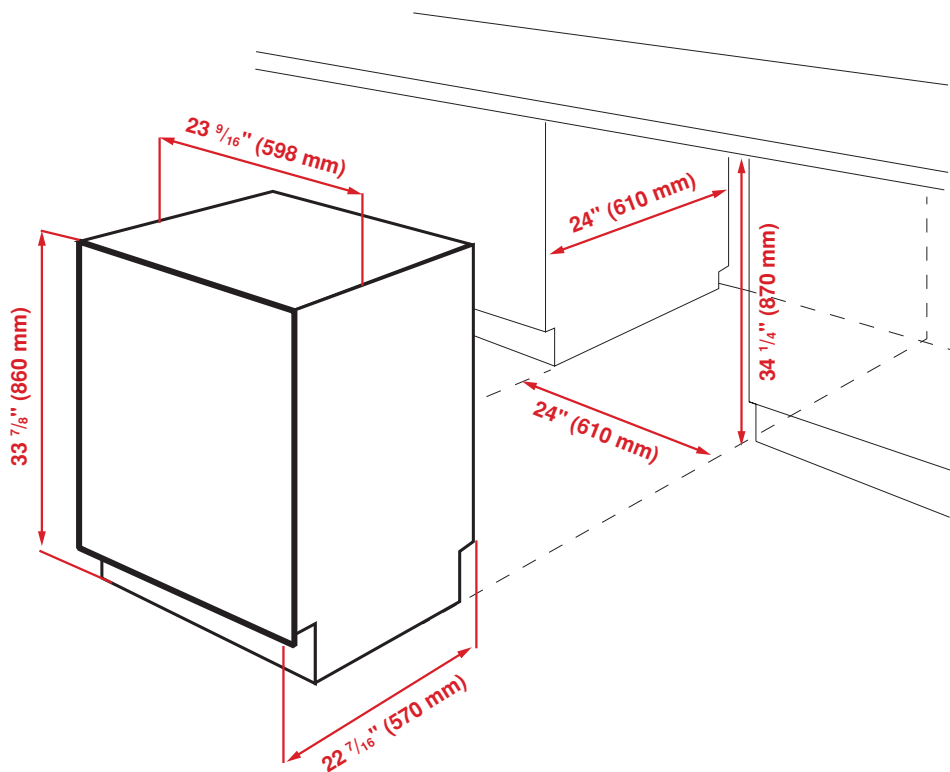

Panel Ready Requirements:

DIMENSIONS (DWT51600SS)	
H x W x D	33 7/8 x 23 9/16 x 22 7/16 in. (86.1 x 59.8 x 57 cm)
Product Weight	87.08 lb. (39.5 kg)
Packed H x W x D	35 x 25 3/8 x 26 in. (88.9 x 64.4 x 66.1 cm)
Packed Weight	93.69 lb. (42.5 kg)

DIMENSIONS (DWT51600FBI)	
H x W x D	33 7/8 x 23 9/16 x 21 2/16 in. (86.1 x 59.8 x 57 cm)
Product Weight	83.55 lb. (37.9 kg)
Packed H x W x D	35 x 25 3/8 x 26 in. (88.9 x 64.4 x 66.1 cm)
Packed Weight	90.16 lb. (40.9 kg)

DIMENSIONS (DWT51600W)	
H x W x D	33 7/8 x 23 9/16 x 22 7/16 in. (86.1 x 59.8 x 57 cm)
Product Weight	87.08 lb. (39.5 kg)
Packed H x W x D	35 x 25 3/8 x 26 in. (88.9 x 64.4 x 66.1 cm)
Packed Weight	93.69 lb. (42.5 kg)