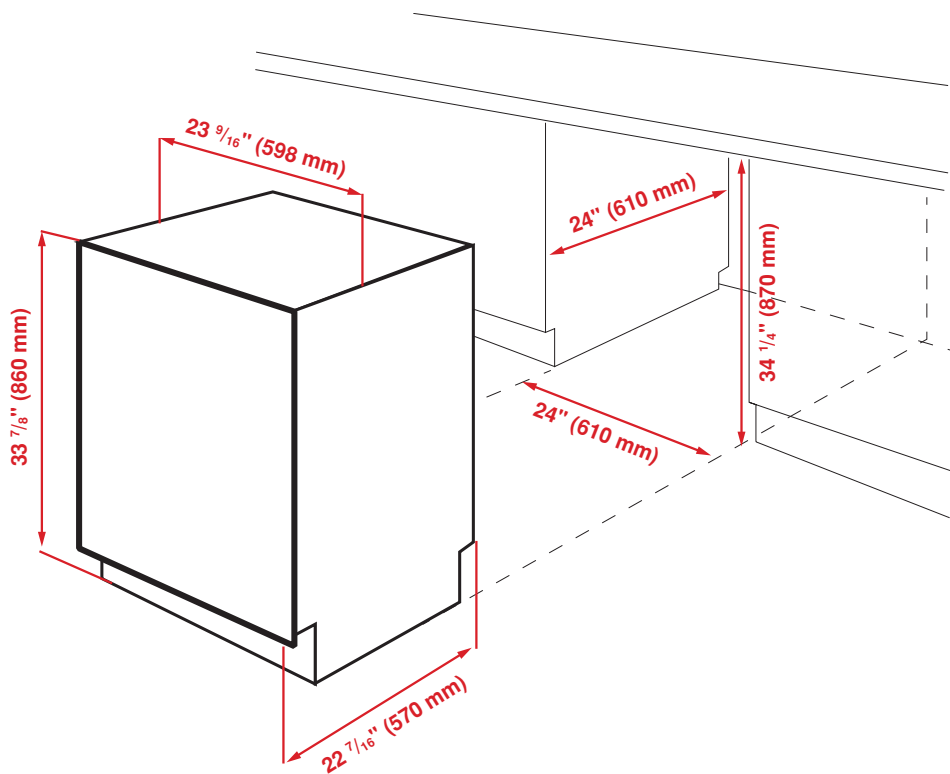

DIMENSIONS (DWT52600SSIH)	
H x W x D	33 7/8 x 23 9/16 x 22 7/16 in. (86.1 x 59.8 x 57 cm)
Product Weight	83.33 lb. (37.8 kg)
Packed H x W x D	35 x 25 3/8 x 26 in. (88.9 x 64.4 x 66.1 cm)
Packed Weight	89.94 lb. (40.8 kg)

DIMENSIONS (DWT52600BIH)	
H x W x D	33 7/8 x 23 9/16 x 22 7/16 in. (86.1 x 59.8 x 57 cm)
Product Weight	82.89 lb. (37.6 kg)
Packed H x W x D	35 x 25 3/8 x 26 in. (88.9 x 64.4 x 66.1 cm)
Packed Weight	89.5 lb. (40.6 kg)

DIMENSIONS (DWT52600WIH)	
H x W x D	33 7/8 x 23 9/16 x 22 7/16 in. (86.1 x 59.8 x 57 cm)
Product Weight	83.55 lb. (37.9 kg)
Packed H x W x D	35 x 25 3/8 x 26 in. (88.9 x 64.4 x 66.1 cm)
Packed Weight	90.16 lb. (40.9 kg)