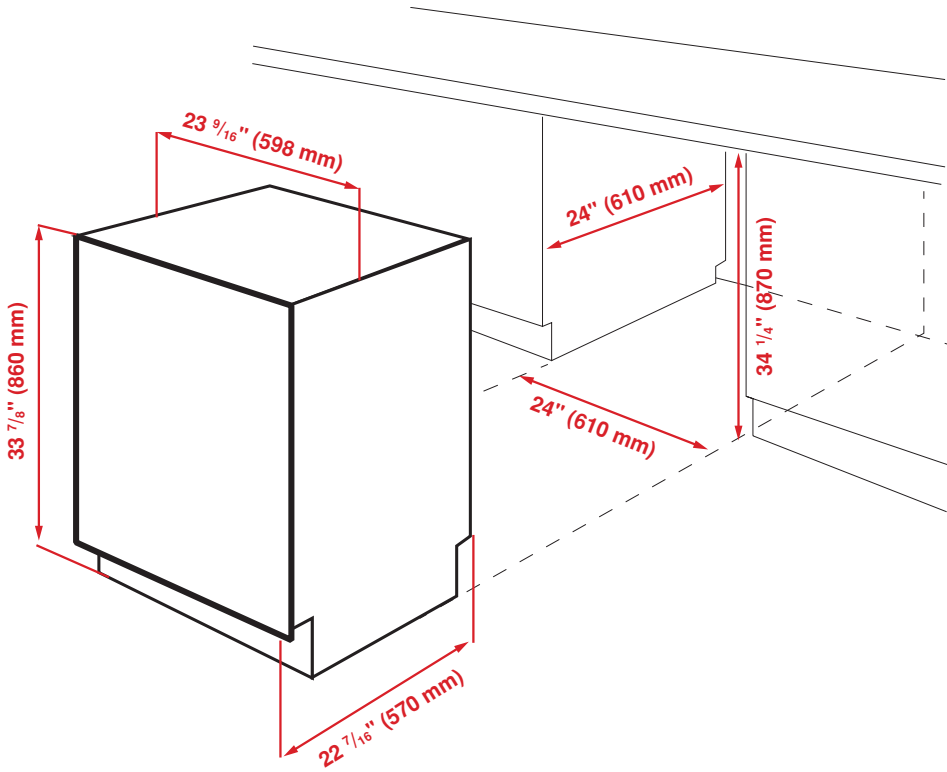

DIMENSIONS (DWT71600SS)	
H x W x D	33 7/8 x 23 9/16 x 22 7/16 in. (86.1 x 59.8 x 57 cm)
Product Weight	94.79 lb. (43 kg)
Packed H x W x D	35 x 25 3/8 x 26 in. (88.9 x 64.4 x 66.1 cm)
Packed Weight	101.41 lb. (46 kg)

DIMENSIONS (DWT71600SSIH)	
H x W x D	33 7/8 x 23 9/16 x 22 7/16 in. (86.1 x 59.8 x 57 cm)
Product Weight	94.79 lb. (43 kg)
Packed H x W x D	35 x 25 3/8 x 26 in. (88.9 x 64.4 x 66.1 cm)
Packed Weight	101.41 lb. (46 kg)

NOTE TO THE INSTALLER: All height, width, and depth dimensions are shown in inches (as well as metric). Beko US Inc. reserves the absolute and unrestricted right to change product materials and specifications, at any time, without notice. Please visit our website at www.BlombergAppliances.com or call 888.352.2356 to verify the latest specifications with final dimensional data and other details prior to installation and making a cutout. Applicable product limited warranty information may be found in accompanying product materials, or you may contact your account manager for further details. Proper installation is the responsibility of the installer. Product failure due to improper installation is not covered under the Limited Warranty.

IN HARMONY WITH NATURE, YOUR LIFE, AND YOU.