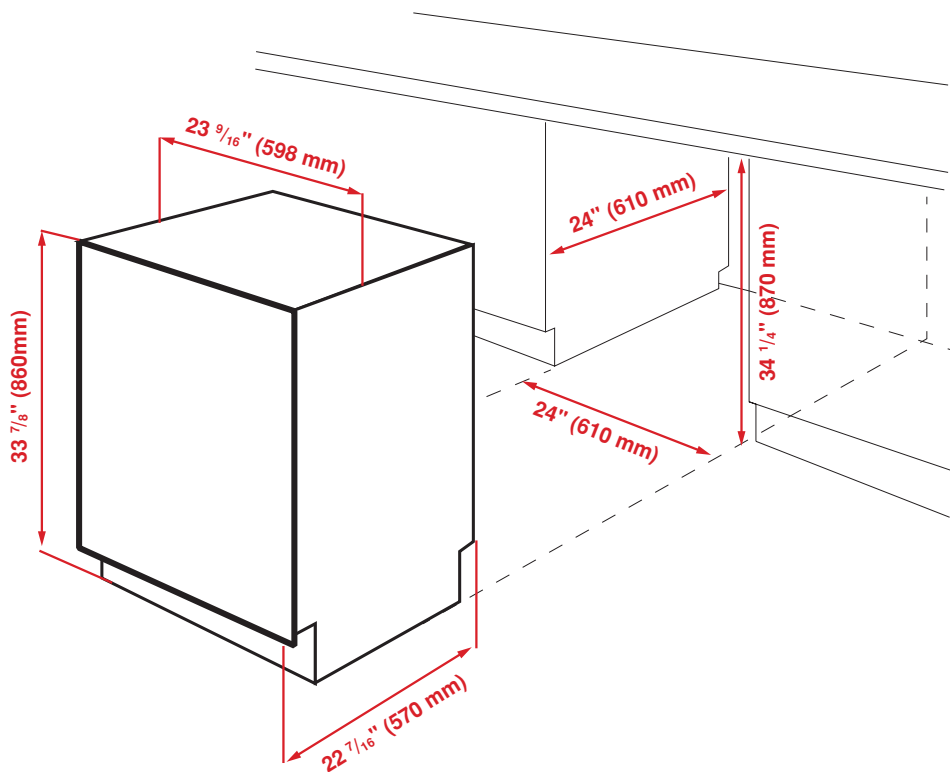

### DIMENSIONS (H x W x D)

33<sup>7</sup>/<sub>8</sub> x 23<sup>9</sup>/<sub>16</sub> x 22<sup>7</sup>/<sub>16</sub> in.

### DIMENSIONS (DWT81900SS)

H x W x D	33 <sup>7</sup> / <sub>8</sub> x 23 <sup>9</sup> / <sub>16</sub> x 22 <sup>7</sup> / <sub>16</sub> in. (86.1 x 59.8 x 57 cm)
Product Weight	99.2 lb. (45 kg)
Packed H x W x D	35 x 25 <sup>5</sup> / <sub>8</sub> x 26 in. (88.9 x 64.4 x 66.1 cm)
Packed Weight	105.82 lb. (48 kg)

### Panel Ready Requirements:

DIMENSIONS (DWT81900SS)	
H x W x D	33 7/8 x 23 9/16 x 22 7/16 in. (86.1 x 59.8 x 57 cm)
Product Weight	99.2 lb. (45 kg)
Packed H x W x D	35 x 25 3/8 x 26 in. (88.9 x 64.4 x 66.1 cm)
Packed Weight	105.82 lb. (48 kg)

DIMENSIONS (DWT81900FBI)	
H x W x D	33 7/8 x 23 9/16 x 21 27/32 in. (86.1 x 59.8 x 55 cm)
Product Weight	99.2 lb. (45 kg)
Packed H x W x D	35 x 25 3/8 x 26 in. (88.9 x 64.4 x 66.1 cm)
Packed Weight	105.82 lb. (48 kg)