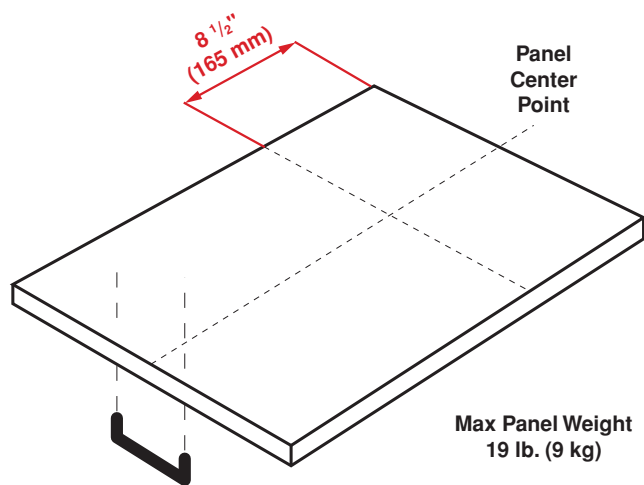

### DIMENSIONS (H x W x D)

33<sup>7</sup>/<sub>8</sub> x 23<sup>9</sup>/<sub>16</sub> x 22<sup>7</sup>/<sub>16</sub> in.

### DIMENSIONS (DWT81900SS)

H x W x D	33 <sup>7</sup> / <sub>8</sub> x 23 <sup>9</sup> / <sub>16</sub> x 22 <sup>7</sup> / <sub>16</sub> in. (86.1 x 59.8 x 57 cm)
Product Weight	99.2 lb. (45 kg)
Packed H x W x D	35 x 25 <sup>5</sup> / <sub>8</sub> x 26 in. (88.9 x 64.4 x 66.1 cm)
Packed Weight	105.82 lb. (48 kg)

### Panel Ready Requirements:

DIMENSIONS (DWT81900SS)	
H x W x D	33 7/8 x 23 9/16 x 22 7/16 in. (86.1 x 59.8 x 57 cm)
Product Weight	99.2 lb. (45 kg)
Packed H x W x D	35 x 25 3/8 x 26 in. (88.9 x 64.4 x 66.1 cm)
Packed Weight	105.82 lb. (48 kg)

DIMENSIONS (DWT81900FBI)	
H x W x D	33 7/8 x 23 9/16 x 21 27/32 in. (86.1 x 59.8 x 55 cm)
Product Weight	99.2 lb. (45 kg)
Packed H x W x D	35 x 25 3/8 x 26 in. (88.9 x 64.4 x 66.1 cm)
Packed Weight	105.82 lb. (48 kg)