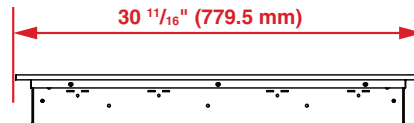

### FEATURES

- 4 Induction Zones
- 9 Cooking Levels
- Automatic Pan Recognition
- On/Off Light
- Fully Automatic Cooling System
- Warming Function

GENERAL	
Size	30"
Finish	Frameless Black Glass
Heating Technology	Induction
Control Type	Front Touch Control
BURNER FEATURES	
Number of Burners	4
Digital Display Type	LED, Slide Control
Timer	Yes
Cooking Levels	9
Booster	Yes
Residual Heat Indicators	Yes
Display Lock	Yes
BURNER POWER LEVELS	
Front Left	8 1/2" x 7" — 700 / 1,700 W
Front Right	11" — 2,600 / 3,700 W
Rear Left	8 1/2" x 7" — 2,100 / 3,700 W
Rear Right	9" — 2,600 / 3,700 W
Total Power	7,400 W
POWER / RATINGS	
Voltage / Frequency	220–240 V, 50–60 Hz
DIMENSIONS	
Required Cutout Dimension (H x W)	29 1/2" x 19 5/16" in.
H x W x D	2 3/8" x 30 11/16" x 20 7/16" in. (6 x 78 x 52 cm)
Product Weight	22.04 lbs. (10 kg)
Packed H x W x D	4 3/4" x 31 1/2" x 23 5/8" in. (12 x 80 x 60 cm)
Packed Weight	26.45 lbs. (12 kg)

Top

Side – Side View

Front – Side View

Countertop Cutout

Cabinet Space

NOTE TO THE INSTALLER: All height, width, and depth dimensions are shown in inches (as well as metric). Beko U.S., Inc. reserves the absolute and unrestricted right to change product materials and specifications, at any time, without notice. Please visit our website at [www.BloombergAppliances.com](http://www.BloombergAppliances.com) or call 888.352.2356 to verify the latest specifications with final dimensional data and other details prior to installation and making a cutout. Applicable product limited warranty information may be found in accompanying product materials, or you may contact your account manager for further details. Proper installation is the responsibility of the installer. Product failure due to improper installation is not covered under the Limited Warranty.