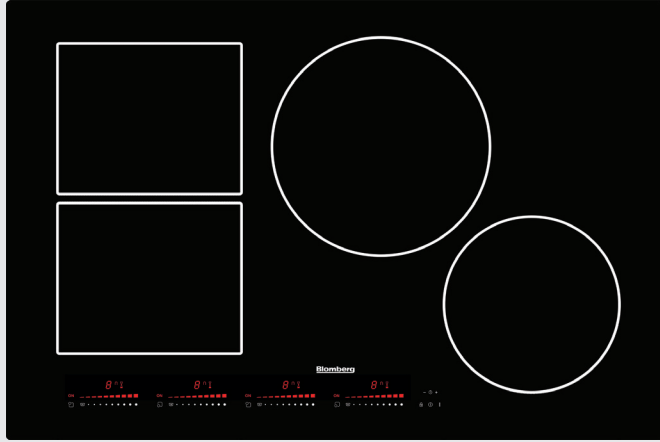

### FEATURES

- 4 Induction Zones
- 9 Cooking Levels
- Automatic Pan Recognition
- On/Off Light
- Fully Automatic Cooling System
- Warming Function

GENERAL	
Size	30"
Finish	Frameless Black Glass
Heating Technology	Induction
Control Type	Front Touch Control
BURNER FEATURES	
Number of Burners	4
Digital Display Type	LED, Slide Control
Timer	Yes
Cooking Levels	9
Booster	Yes
Residual Heat Indicators	Yes
Display Lock	Yes
BURNER POWER LEVELS	
Front Left	8 1/2" x 7" — 700 / 1,700 W
Front Right	11" — 2,600 / 3,700 W
Rear Left	8 1/2" x 7" — 2,100 / 3,700 W
Rear Right	9" — 2,600 / 3,700 W
Total Power	7,400 W
POWER / RATINGS	
Voltage / Frequency	220–240 V, 50–60 Hz
DIMENSIONS	
Required Cutout Dimension (H x W)	29 1/2" x 19 5/16" in.
H x W x D	2 3/8" x 30 11/16" x 20 7/16" in. (6 x 78 x 52 cm)
Product Weight	22.04 lbs. (10 kg)
Packed H x W x D	4 3/4" x 31 1/2" x 23 5/8" in. (12 x 80 x 60 cm)
Packed Weight	26.45 lbs. (12 kg)