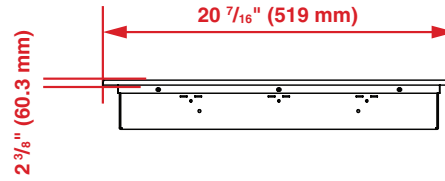

### FEATURES

- 4 Induction Zones
- 9 Cooking Levels
- Automatic Pan Recognition
- On/Off Light
- Fully Automatic Cooling System
- Warming Function

GENERAL	
Size	30"
Finish	Frameless Black Glass
Heating Technology	Induction
Control Type	Front Touch Control
BURNER FEATURES	
Number of Burners	4
Digital Display Type	LED, Slide Control
Timer	Yes
Cooking Levels	9
Booster	Yes
Residual Heat Indicators	Yes
Display Lock	Yes
BURNER POWER LEVELS	
Front Left	8 1/2" x 7" — 700 / 1,700 W
Front Right	11" — 2,600 / 3,700 W
Rear Left	8 1/2" x 7" — 2,100 / 3,700 W
Rear Right	9" — 2,600 / 3,700 W
Total Power	7,400 W
POWER / RATINGS	
Voltage / Frequency	220–240 V, 50–60 Hz
DIMENSIONS	
Required Cutout Dimension (H x W)	29 1/2" x 19 5/16" in.
H x W x D	2 3/8" x 30 11/16" x 20 7/16" in. (6 x 78 x 52 cm)
Product Weight	22.04 lbs. (10 kg)
Packed H x W x D	4 3/4" x 31 1/2" x 23 5/8" in. (12 x 80 x 60 cm)
Packed Weight	26.45 lbs. (12 kg)

Top

Side – Side View

Front – Side View

Countertop Cutout

Cabinet Space

NOTE TO THE INSTALLER: All height, width, and depth dimensions are shown in inches (as well as metric). Beko U.S., Inc. reserves the absolute and unrestricted right to change product materials and specifications, at any time, without notice. Please visit our website at [www.BloombergAppliances.com](http://www.BloombergAppliances.com) or call 888.352.2356 to verify the latest specifications with final dimensional data and other details prior to installation and making a cutout. Applicable product limited warranty information may be found in accompanying product materials, or you may contact your account manager for further details. Proper installation is the responsibility of the installer. Product failure due to improper installation is not covered under the Limited Warranty.