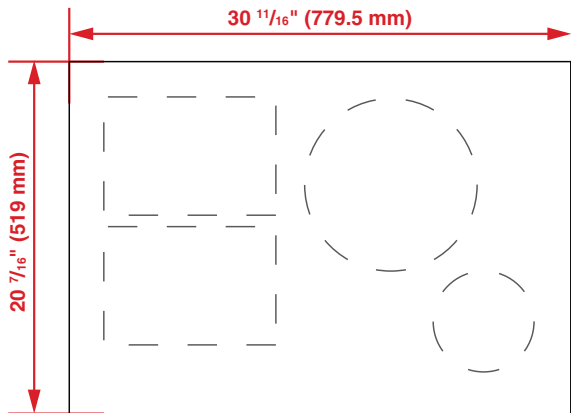

### FEATURES

- 4 Induction Zones
- 9 Cooking Levels
- Automatic Pan Recognition
- On/Off Light
- Fully Automatic Cooling System
- Warming Function

GENERAL	
Size	30"
Finish	Frameless Black Glass
Heating Technology	Induction
Control Type	Front Touch Control
BURNER FEATURES	
Number of Burners	4
Digital Display Type	LED, Slide Control
Timer	Yes
Cooking Levels	9
Booster	Yes
Residual Heat Indicators	Yes
Display Lock	Yes
BURNER POWER LEVELS	
Front Left	8 1/2" x 7" — 700 / 1,700 W
Front Right	11" — 2,600 / 3,700 W
Rear Left	8 1/2" x 7" — 2,100 / 3,700 W
Rear Right	9" — 2,600 / 3,700 W
Total Power	7,400 W
POWER / RATINGS	
Voltage / Frequency	220–240 V, 50–60 Hz
DIMENSIONS	
Required Cutout Dimension (H x W)	29 1/2" x 19 5/16" in.
H x W x D	2 3/8" x 30 11/16" x 20 7/16" in. (6 x 78 x 52 cm)
Product Weight	22.04 lbs. (10 kg)
Packed H x W x D	4 3/4" x 31 1/2" x 23 5/8" in. (12 x 80 x 60 cm)
Packed Weight	26.45 lbs. (12 kg)

Top

Side – Side View

Front – Side View

Countertop Cutout

Cabinet Space

NOTE TO THE INSTALLER: All height, width, and depth dimensions are shown in inches (as well as metric). Beko U.S., Inc. reserves the absolute and unrestricted right to change product materials and specifications, at any time, without notice. Please visit our website at [www.BloombergAppliances.com](http://www.BloombergAppliances.com) or call 888.352.2356 to verify the latest specifications with final dimensional data and other details prior to installation and making a cutout. Applicable product limited warranty information may be found in accompanying product materials, or you may contact your account manager for further details. Proper installation is the responsibility of the installer. Product failure due to improper installation is not covered under the Limited Warranty.