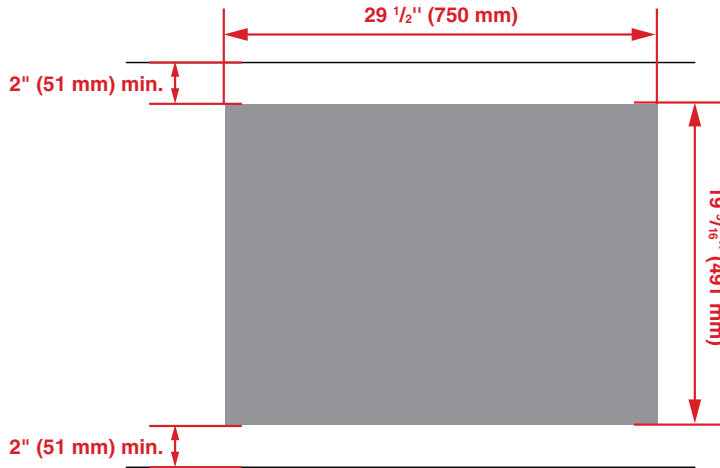

### FEATURES

- 4 Induction Zones
- 9 Cooking Levels
- Automatic Pan Recognition
- On/Off Light
- Fully Automatic Cooling System
- Warming Function

GENERAL	
Size	30"
Finish	Frameless Black Glass
Heating Technology	Induction
Control Type	Front Touch Control
BURNER FEATURES	
Number of Burners	4
Digital Display Type	LED, Slide Control
Timer	Yes
Cooking Levels	9
Booster	Yes
Residual Heat Indicators	Yes
Display Lock	Yes
BURNER POWER LEVELS	
Front Left	8 1/2" x 7" — 700 / 1,700 W
Front Right	11" — 2,600 / 3,700 W
Rear Left	8 1/2" x 7" — 2,100 / 3,700 W
Rear Right	9" — 2,600 / 3,700 W
Total Power	7,400 W
POWER / RATINGS	
Voltage / Frequency	220–240 V, 50–60 Hz
DIMENSIONS	
Required Cutout Dimension (H x W)	29 1/2" x 19 5/16" in.
H x W x D	2 3/8" x 30 11/16" x 20 7/16" in. (6 x 78 x 52 cm)
Product Weight	22.04 lbs. (10 kg)
Packed H x W x D	4 3/4" x 31 1/2" x 23 5/8" in. (12 x 80 x 60 cm)
Packed Weight	26.45 lbs. (12 kg)

Top

Side – Side View

Front – Side View

Countertop Cutout

Cabinet Space

NOTE TO THE INSTALLER: All height, width, and depth dimensions are shown in inches (as well as metric). Beko U.S., Inc. reserves the absolute and unrestricted right to change product materials and specifications, at any time, without notice. Please visit our website at [www.BloombergAppliances.com](http://www.BloombergAppliances.com) or call 888.352.2356 to verify the latest specifications with final dimensional data and other details prior to installation and making a cutout. Applicable product limited warranty information may be found in accompanying product materials, or you may contact your account manager for further details. Proper installation is the responsibility of the installer. Product failure due to improper installation is not covered under the Limited Warranty.