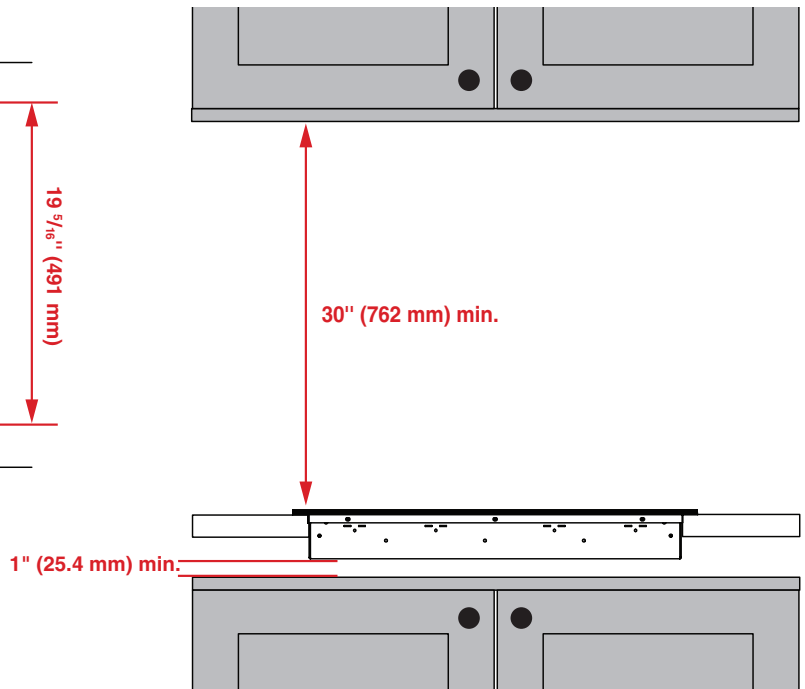

### FEATURES

- 4 Induction Zones
- 9 Cooking Levels
- Automatic Pan Recognition
- On/Off Light
- Fully Automatic Cooling System
- Warming Function

GENERAL	
Size	30"
Finish	Frameless Black Glass
Heating Technology	Induction
Control Type	Front Touch Control
BURNER FEATURES	
Number of Burners	4
Digital Display Type	LED, Slide Control
Timer	Yes
Cooking Levels	9
Booster	Yes
Residual Heat Indicators	Yes
Display Lock	Yes
BURNER POWER LEVELS	
Front Left	8 1/2" x 7" — 700 / 1,700 W
Front Right	11" — 2,600 / 3,700 W
Rear Left	8 1/2" x 7" — 2,100 / 3,700 W
Rear Right	9" — 2,600 / 3,700 W
Total Power	7,400 W
POWER / RATINGS	
Voltage / Frequency	220–240 V, 50–60 Hz
DIMENSIONS	
Required Cutout Dimension (H x W)	29 1/2" x 19 5/16" in.
H x W x D	2 3/8" x 30 11/16" x 20 7/16" in. (6 x 78 x 52 cm)
Product Weight	22.04 lbs. (10 kg)
Packed H x W x D	4 3/4" x 31 1/2" x 23 5/8" in. (12 x 80 x 60 cm)
Packed Weight	26.45 lbs. (12 kg)

Top

Side – Side View

Front – Side View

Countertop Cutout

Cabinet Space

NOTE TO THE INSTALLER: All height, width, and depth dimensions are shown in inches (as well as metric). Beko U.S., Inc. reserves the absolute and unrestricted right to change product materials and specifications, at any time, without notice. Please visit our website at [www.BloombergAppliances.com](http://www.BloombergAppliances.com) or call 888.352.2356 to verify the latest specifications with final dimensional data and other details prior to installation and making a cutout. Applicable product limited warranty information may be found in accompanying product materials, or you may contact your account manager for further details. Proper installation is the responsibility of the installer. Product failure due to improper installation is not covered under the Limited Warranty.