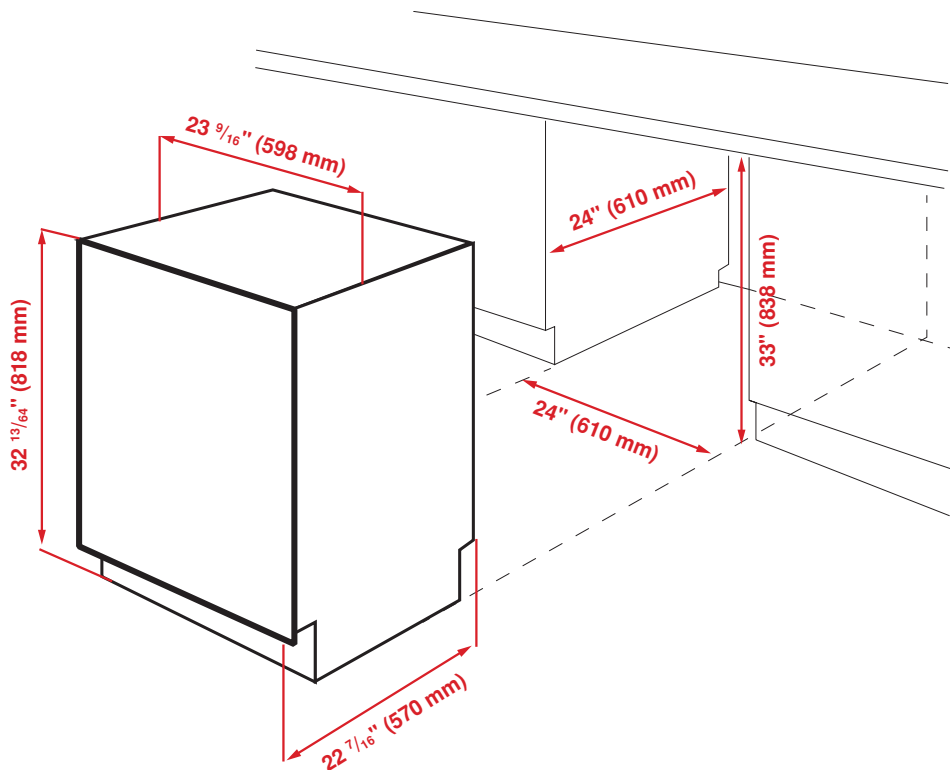

FEATURES

- Top Control
- 6 Cycles
- Silent Operation: 48 dBA
- Flexible Rack Loading

FINISH

Fingerprint-free Stainless Steel

DIMENSIONS (H x W x D)

32^{13/64} x 23^{9/16} x 22^{7/16} in.

CONTROLS

Control Type	Electronic
Position	Top

Rinse Aid Indicator	Yes
LED Spot	Yes

RACK SYSTEM

SmartFold Lower Rack Folding Tines	4
Lower Rack Handle	Plastic
Cutlery Basket	Sliding
Upper Rack (Inset Shelves)	2
SmartFold Upper Rack Folding Tines	3
FlexiRack Adjustable Upper Rack	3 Positions, Adjustable When Loaded
Lower Basket Wine Glass Holder	Knife Accessory
Detergent Dispenser Type	Sliding Lid (Vertical)

DIMENSIONS (DW51600SS)

H x W x D	32 ^{13/64} x 23 ^{9/16} x 22 ^{7/16} in. (81.8 x 59.8 x 57 cm)
Product Weight	82.23 lb. (37.3 kg)
Packed H x W x D	33 ^{13/16} x 25 ^{3/8} x 26 in. (85.9 x 64.4 x 66.1 cm)
Packed Weight	88.84 lb. (40.3 kg)

ENVIRONMENTAL STANDARDS

ENERGY STAR® Qualified	Yes — Most Energy Efficient 2018
Energy Consumption	234 kWh / year
Water Consumption	3.5 – 5.0 gal. / cycle

Panel Ready Requirements:

DIMENSIONS (DW51600SS)	
H x W x D	32 13/64 x 23 9/16 x 22 7/16 in. (81.8 x 59.8 x 57 cm)
Product Weight	82.23 lb. (37.3 kg)
Packed H x W x D	33 13/16 x 25 3/8 x 26 in. (85.9 x 64.4 x 66.1 cm)
Packed Weight	88.84 lb. (40.3 kg)
DIMENSIONS (DW51600FBI)	
H x W x D	32 13/64 x 23 9/16 x 22 7/16 in. (81.8 x 59.8 x 57 cm)
Product Weight	78.48 lb. (35.6 kg)
Packed H x W x D	33 13/16 x 25 3/8 x 26 in. (85.9 x 64.4 x 66.1 cm)
Packed Weight	85.1 lb. (38.6 kg)