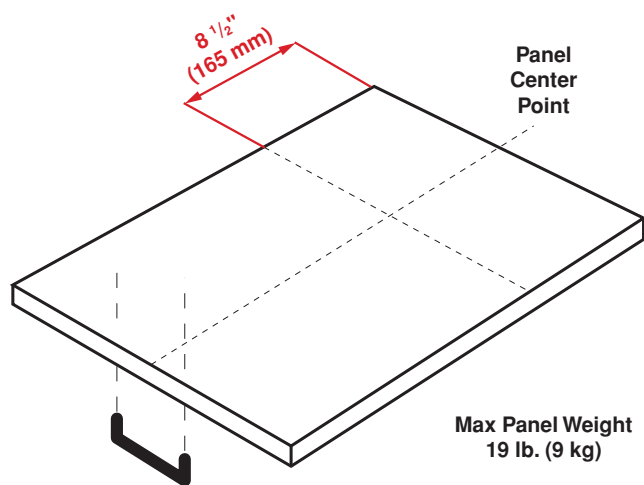

DIMENSIONS (DW51600SS)

H x W x D	32 ^{13/64} x 23 ^{9/16} x 22 ^{7/16} in. (81.8 x 59.8 x 57 cm)
Product Weight	82.23 lb. (37.3 kg)
Packed H x W x D	33 ^{13/16} x 25 ^{3/8} x 26 in. (85.9 x 64.4 x 66.1 cm)
Packed Weight	88.84 lb. (40.3 kg)

ENVIRONMENTAL STANDARDS

ENERGY STAR® Qualified	Yes — Most Energy Efficient 2018
Energy Consumption	234 kWh / year
Water Consumption	3.5 – 5.0 gal. / cycle

Panel Ready Requirements:

DIMENSIONS (DW51600SS)	
H x W x D	32 13/64 x 23 9/16 x 22 7/16 in. (81.8 x 59.8 x 57 cm)
Product Weight	82.23 lb. (37.3 kg)
Packed H x W x D	33 13/16 x 25 3/8 x 26 in. (85.9 x 64.4 x 66.1 cm)
Packed Weight	88.84 lb. (40.3 kg)
DIMENSIONS (DW51600FBI)	
H x W x D	32 13/64 x 23 9/16 x 22 7/16 in. (81.8 x 59.8 x 57 cm)
Product Weight	78.48 lb. (35.6 kg)
Packed H x W x D	33 13/16 x 25 3/8 x 26 in. (85.9 x 64.4 x 66.1 cm)
Packed Weight	85.1 lb. (38.6 kg)