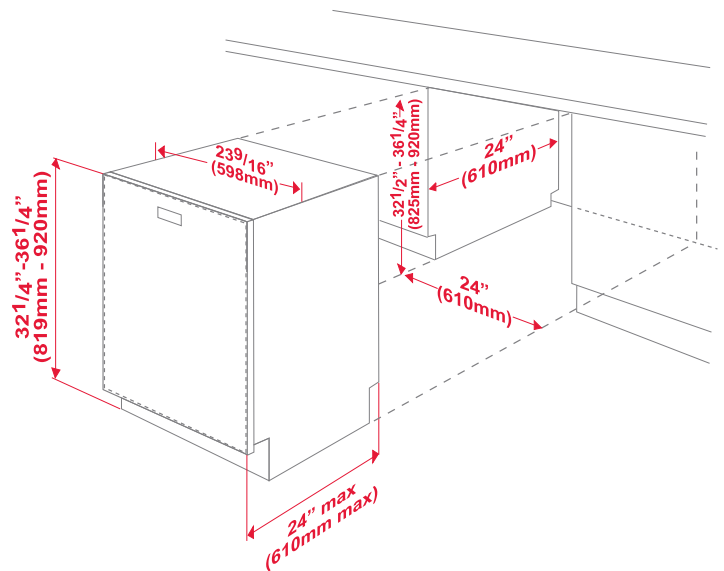

DW 55100 Series

CONTROLS		
Control Type		Electronic
Position		Top
MAIN FEATURES		
Loading Capacity (place settings)		14
Tub material		Stainless Steel
Inner door material		Stainless Steel
Water Softener		-
DMFS overflow protection		✓
5 level wash with 3rd spray arm		✓
Delay timer up to 9:30 hrs		✓
3 way euro filter		✓
Drying		Condensation
Turbidity sensor		✓
Silence level, dBA		50 dBA
Allin1 Tablet function		✓
1/2 Load function		✓
SmartPIN™ joint		✓
Power Plug		✓
PROGRAMS		
Number of programs		5
Rinse & Hold		✓
Quick wash (131°F rinse temp)		✓
China/crystal (149°F rinse temp)		✓
Regular wash (142°F-145°F rinse temp)		✓
Pots and pans plus (167°F rinse temp)		✓
DISPLAY		
Program sequence		✓ / LCD Display
Rinse aid indicator		Electronic
Rinse aid indicator display		✓
Salt indicator display		-
RACK SYSTEM		
smartFOLD lower rack folding tines		✓
Lower rack embossed stainless handle		✓
Cutlery basket		Sliding
Upper rack (inset shelves)		4
smartFOLD, upper rack folding tines		✓
FlexiRack, adjustable upper rack		Loaded
Nylon coated racks		✓
DIMENSIONS		
Packed (HxWxD)	in	34 3/8 x 25 3/16 x 26
	cm	85.9 x 64.4 x 66.1
Packed Weight	(lb/kg)	97/44
Unpacked (HxWxD)	in	32 1/4 x 23 9/16 x 21 5/8
	cm	82 x 59.8 x 54.8
Unpacked Weight	(lb/kg)	90/41
ENVIRONMENTAL STANDARDS		
Energy Star qualified		✓
Energy consumption, kWh/year		273
Water consumption, gal/cycle		3.79
RoHS* compliant		✓

* Lead-free

DW 55100 FBI Front Panel Installation Dimensions

Height of panel door : 28" (711mm)
Recommended width : 23 1/4" to 23 1/2" (592mm - 595mm)
Thickness : 3/4" (19mm)