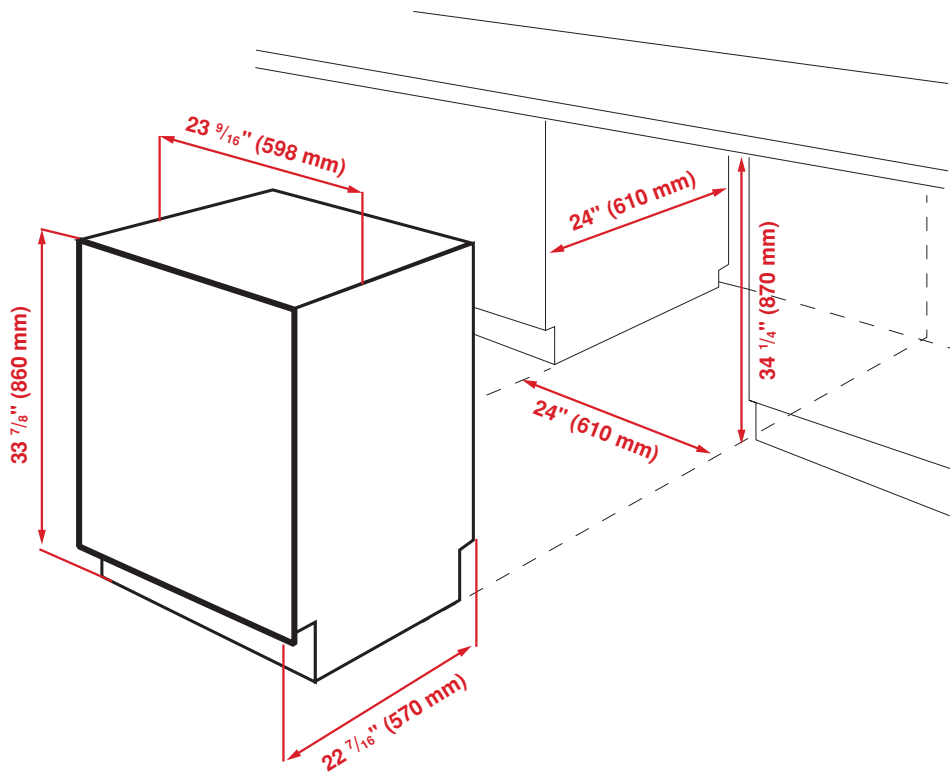

DIMENSIONS (DWT52600SSIH)	
H x W x D	33 7/8 x 23 9/16 x 22 7/16 in. (86.1 x 59.8 x 57 cm)
Product Weight	83.33 lb. (37.8 kg)
Packed H x W x D	35 x 25 3/8 x 26 in. (88.9 x 64.4 x 66.1 cm)
Packed Weight	89.94 lb. (40.8 kg)

DIMENSIONS (DWT52600BIH)	
H x W x D	33 7/8 x 23 9/16 x 22 7/16 in. (86.1 x 59.8 x 57 cm)
Product Weight	82.89 lb. (37.6 kg)
Packed H x W x D	35 x 25 3/8 x 26 in. (88.9 x 64.4 x 66.1 cm)
Packed Weight	89.5 lb. (40.6 kg)

DIMENSIONS (DWT52600WIH)	
H x W x D	33 7/8 x 23 9/16 x 22 7/16 in. (86.1 x 59.8 x 57 cm)
Product Weight	83.55 lb. (37.9 kg)
Packed H x W x D	35 x 25 3/8 x 26 in. (88.9 x 64.4 x 66.1 cm)
Packed Weight	90.16 lb. (40.9 kg)