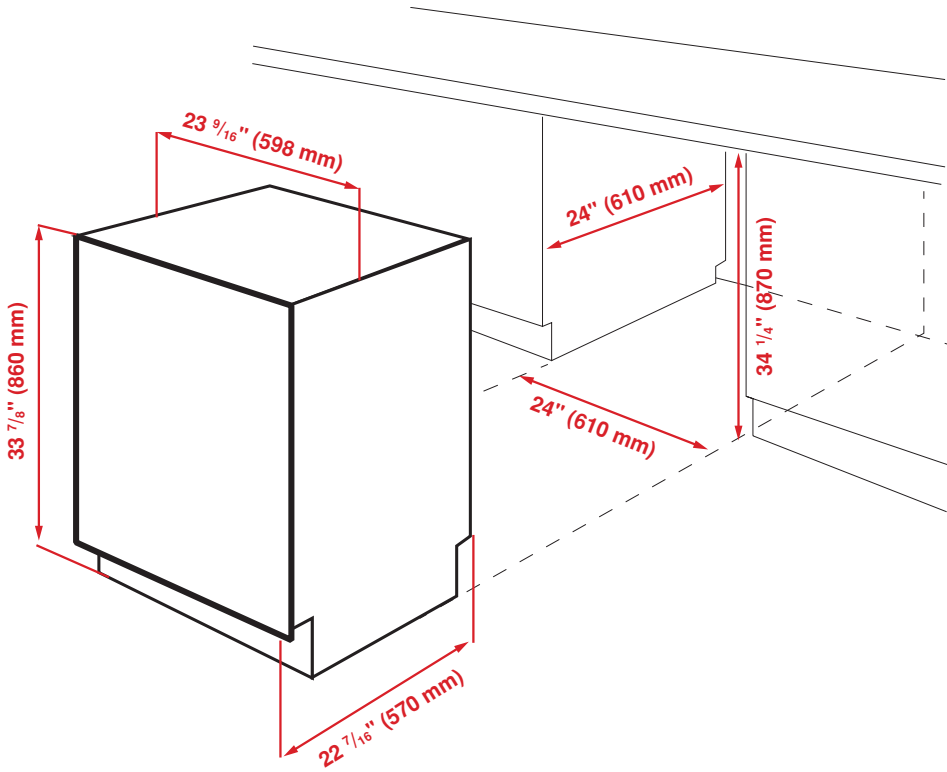

RACK SYSTEM

Cutlery Basket	Sliding
Upper Rack (Inset Shelves)	2
FlexiRack Adjustable Upper Rack	3 Positions, Adjustable When Loaded
Lower Basket Wine Glass Holder	Knife Accessory
Detergent Dispenser Type	Sliding Lid (Vertical)

DIMENSIONS (DWT71600SS)

H x W x D	33 ⁷ / ₈ x 23 ⁹ / ₁₆ x 22 ⁷ / ₁₆ in. (86.1 x 59.8 x 57 cm)
Product Weight	94.79 lb. (43 kg)
Packed H x W x D	35 x 25 ³ / ₈ x 26 in. (88.9 x 64.4 x 66.1 cm)
Packed Weight	101.41 lb. (46 kg)

ENVIRONMENTAL STANDARDS

ENERGY STAR® Qualified	Yes
Energy Consumption	234 kWh / year
Water Consumption	3.5 – 5.0 gal. / cycle

DIMENSIONS (DWT71600SS)	
H x W x D	33 7/8 x 23 9/16 x 22 7/16 in. (86.1 x 59.8 x 57 cm)
Product Weight	94.79 lb. (43 kg)
Packed H x W x D	35 x 25 3/8 x 26 in. (88.9 x 64.4 x 66.1 cm)
Packed Weight	101.41 lb. (46 kg)

DIMENSIONS (DWT71600SSIH)	
H x W x D	33 7/8 x 23 9/16 x 22 7/16 in. (86.1 x 59.8 x 57 cm)
Product Weight	94.79 lb. (43 kg)
Packed H x W x D	35 x 25 3/8 x 26 in. (88.9 x 64.4 x 66.1 cm)
Packed Weight	101.41 lb. (46 kg)