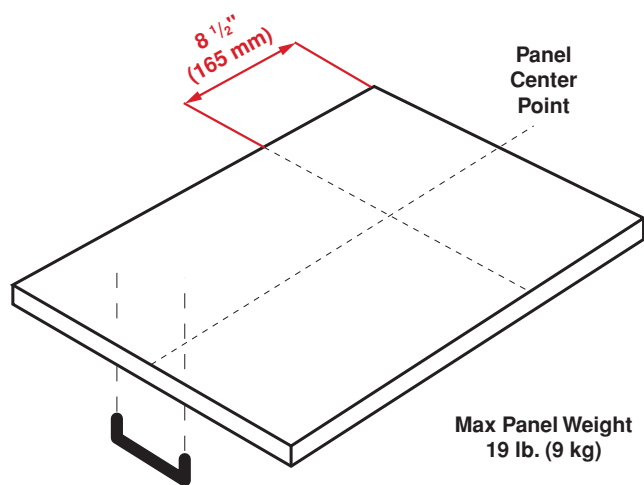

### Panel Ready Requirements:

DIMENSIONS (DWT81800SS)	
H x W x D	33 7/8 x 23 9/16 x 22 7/16 in. (86.1 x 59.8 x 57 cm)
Product Weight	96.12 lb. (43.6 kg)
Packed H x W x D	35 x 25 3/8 x 26 in. (88.9 x 64.4 x 66.1 cm)
Packed Weight	102.73 lb. (46.6 kg)

DIMENSIONS (DWT81800SSIH)	
H x W x D	33 7/8 x 23 9/16 x 22 7/16 in. (86.1 x 59.8 x 57 cm)
Product Weight	96.12 lb. (43.6 kg)
Packed H x W x D	35 x 25 3/8 x 26 in. (88.9 x 64.4 x 66.1 cm)
Packed Weight	102.73 lb. (46.6 kg)