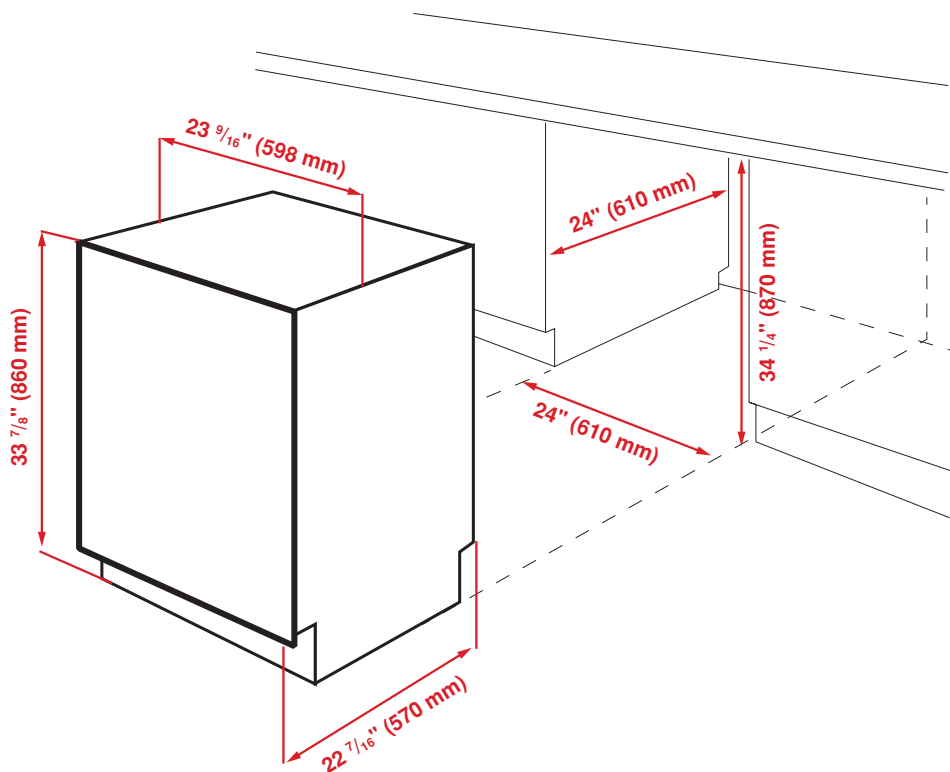

### Panel Ready Requirements:

DIMENSIONS (DWT81800SS)	
H x W x D	33 7/8 x 23 9/16 x 22 7/16 in. (86.1 x 59.8 x 57 cm)
Product Weight	96.12 lb. (43.6 kg)
Packed H x W x D	35 x 25 3/8 x 26 in. (88.9 x 64.4 x 66.1 cm)
Packed Weight	102.73 lb. (46.6 kg)

DIMENSIONS (DWT81800SSIH)	
H x W x D	33 7/8 x 23 9/16 x 22 7/16 in. (86.1 x 59.8 x 57 cm)
Product Weight	96.12 lb. (43.6 kg)
Packed H x W x D	35 x 25 3/8 x 26 in. (88.9 x 64.4 x 66.1 cm)
Packed Weight	102.73 lb. (46.6 kg)

DIMENSIONS (DWT81800FBI)	
H x W x D	33 7/8 x 23 9/16 x 21 2/16 in. (86.1 x 59.8 x 55 cm)
Product Weight	91.93 lb. (41.7 kg)
Packed H x W x D	35 x 25 3/8 x 26 in. (88.9 x 64.4 x 66.1 cm)
Packed Weight	98.54 lb. (44.7 kg)

DIMENSIONS (DWT81800SSWS)	
H x W x D	33 7/8 x 23 9/16 x 22 7/16 in. (86.1 x 59.8 x 57 cm)
Product Weight	94.79 lb. (43 kg)
Packed H x W x D	35 x 25 3/8 x 26 in. (88.9 x 64.4 x 66.1 cm)
Packed Weight	101.41 lb. (46 kg)