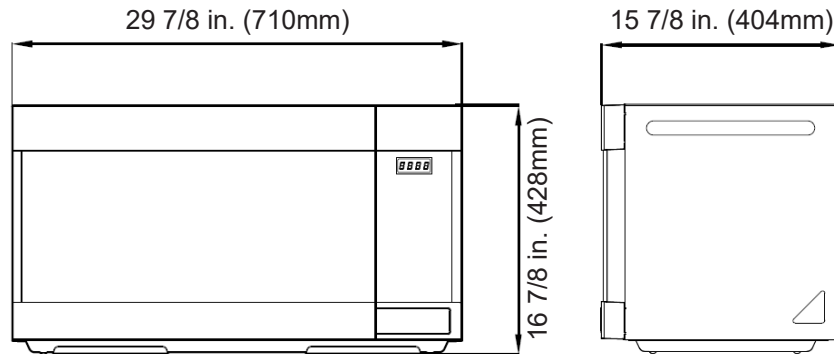

30" Over the Range Push Button Microwave

BOTR30102SS

NOTE TO THE INSTALLER: All height, width and depth dimensions are shown in inches (as well as metric). Beko US Inc. reserves the absolute and unrestricted right to change product materials and specifications, at any time, without notice. Please visit our website www.blombergappliances.us or call 888-352-2356 to verify the latest specifications with final dimensional data and other details prior to installation and making a cutout. Applicable product limited warranty information may be found in accompanying product materials or you may contact your account manager for further details. Proper installation is the responsibility of the installer. Product failure due to improper installation is not covered under the Limited Warranty.