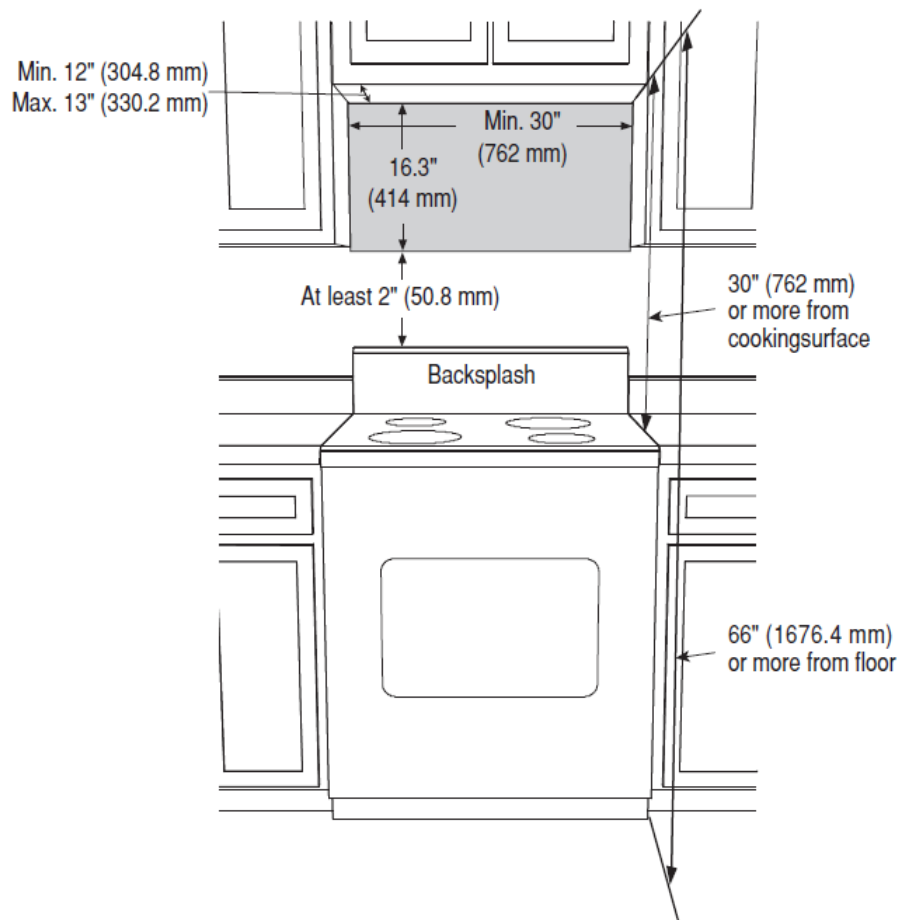

#### Key Features:

- Chrome Grill Rack Included
- 950W Output Power
- Sensor Cook Technology
- Handless Design that Matches your Kitchen Design

GENERAL	
Color	Stainless Steel
Door Opening	Push Button
White LED Display	Yes
LED Cooktop Light	Yes
Interior Light	Yes
MAIN FEATURES	
Sensor Cook Technology	Yes
Cooking Functions	10
Digital Timer	Yes
Chrome Grill Rack	Included
Kitchen Timer	Yes
Quick Start	Yes
Child Lock	Yes
Recessed Turntable	12.8" diameter, Glass
TECHNICAL INFORMATION	
Output Power	950W
Ventilation Fan Speed	Maximum 300 CFM
CAPACITY	
Cavity Size	1.6 cu. ft.
DIMENSIONS	
Product Dimensions - (H x W x D) Inches	16 7/8" x 29 7/8" x 15 7/8" in.
Product Dimensions - (H x W x D) cm	42.9 x 75.9 x 40.3 cm
Packed Product Dimensions - (H x W x D) Inches	20 1/2" x 33 5/16" x 18 13/16" in.
Packed Product Dimensions - (H x W x D) cm	52 x 84.6 x 47.8 cm
Product Weight	50.5 lbs (25 kg)
Packed Product Weight	63.5 lbs (28.5 kg)

30" Over the Range Push Button Microwave

BOTR30102SS

NOTE TO THE INSTALLER: All height, width and depth dimensions are shown in inches (as well as metric). Beko US Inc. reserves the absolute and unrestricted right to change product materials and specifications, at any time, without notice. Please visit our website [www.blombergappliances.us](http://www.blombergappliances.us) or call 888-352-2356 to verify the latest specifications with final dimensional data and other details prior to installation and making a cutout. Applicable product limited warranty information may be found in accompanying product materials or you may contact your account manager for further details. Proper installation is the responsibility of the installer. Product failure due to improper installation is not covered under the Limited Warranty.