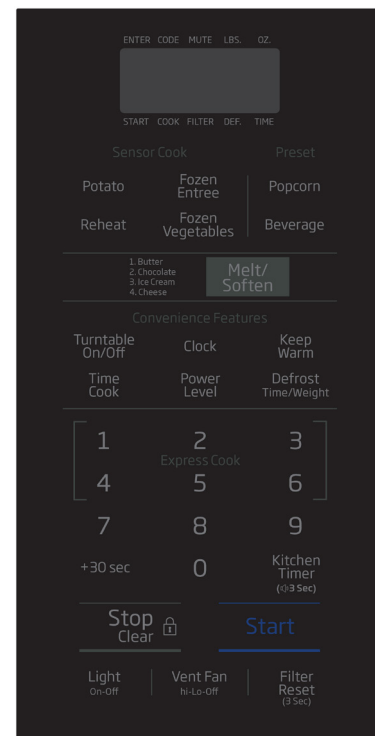

## 30" Over the Range Push Button Microwave

### BOTR30102SS

#### Key Features:

- Chrome Grill Rack Included
- 950W Output Power
- Sensor Cook Technology
- Handless Design that Matches your Kitchen Design

GENERAL	
Color	Stainless Steel
Door Opening	Push Button
White LED Display	Yes
LED Cooktop Light	Yes
Interior Light	Yes
MAIN FEATURES	
Sensor Cook Technology	Yes
Cooking Functions	10
Digital Timer	Yes
Chrome Grill Rack	Included
Kitchen Timer	Yes
Quick Start	Yes
Child Lock	Yes
Recessed Turntable	12.8" diameter, Glass
TECHNICAL INFORMATION	
Output Power	950W
Ventilation Fan Speed	Maximum 300 CFM
CAPACITY	
Cavity Size	1.6 cu. ft.
DIMENSIONS	
Product Dimensions - (H x W x D) Inches	16 7/8" x 29 7/8" x 15 7/8" in.
Product Dimensions - (H x W x D) cm	42.9 x 75.9 x 40.3 cm
Packed Product Dimensions - (H x W x D) Inches	20 1/2" x 33 5/16" x 18 13/16" in.
Packed Product Dimensions - (H x W x D) cm	52 x 84.6 x 47.8 cm
Product Weight	50.5 lbs (25 kg)
Packed Product Weight	63.5 lbs (28.5 kg)