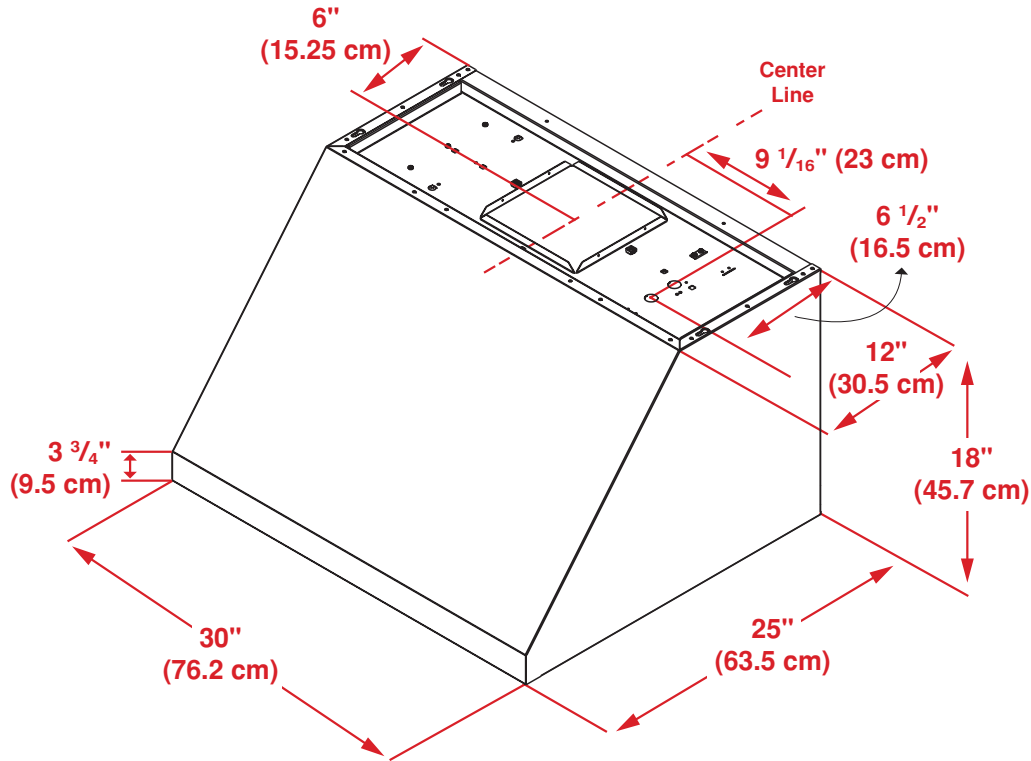

NOTE TO THE INSTALLER: All height, width and depth dimensions are shown in inches (as well as metric). Beko US Inc. reserves the absolute and unrestricted right to change product materials and specifications, at any time, without notice. Please visit our website www.beko.us or call 888 352 2356 to verify the latest specifications with final dimensional data and other details prior to installation and making a cutout. Applicable product limited warranty information may be found in accompanying product materials or you may contact your account manager for further details. Proper installation is the responsibility of the installer. Product failure due to improper installation is not covered under the Limited Warranty.

IN HARMONY WITH NATURE, YOUR LIFE, AND YOU