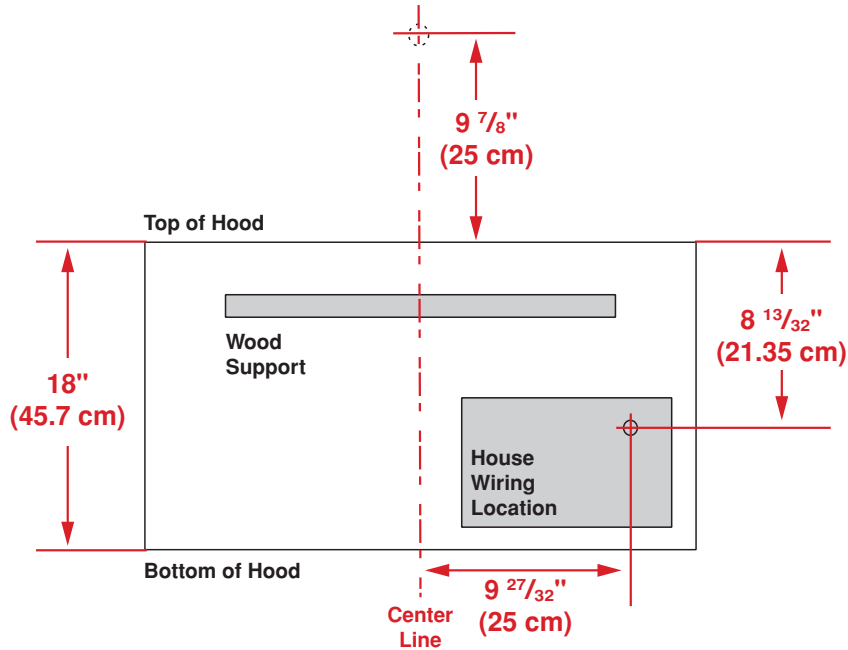

NOTE TO THE INSTALLER: All height, width and depth dimensions are shown in inches (as well as metric). Beko US Inc. reserves the absolute and unrestricted right to change product materials and specifications, at any time, without notice. Please visit our website www.beko.us or call 888 352 2356 to verify the latest specifications with final dimensional data and other details prior to installation and making a cutout. Applicable product limited warranty information may be found in accompanying product materials or you may contact your account manager for further details. Proper installation is the responsibility of the installer. Product failure due to improper installation is not covered under the Limited Warranty.

IN HARMONY WITH NATURE, YOUR LIFE, AND YOU