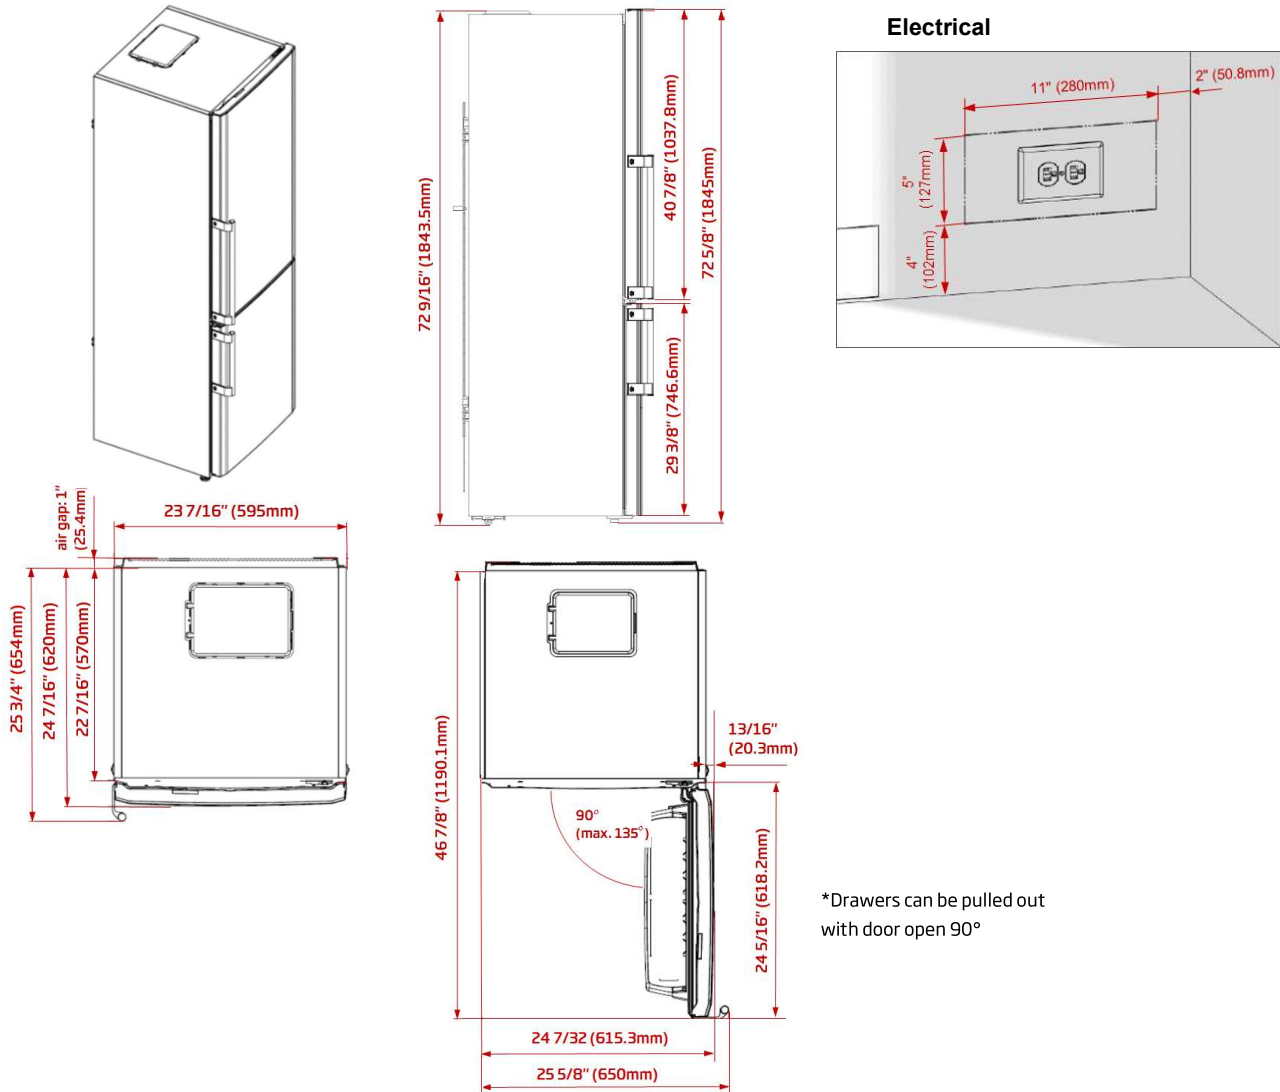

24 INCH COUNTER DEPTH BOTTOM-FREEZER REFRIGERATOR

BRFB1312SS

Fridge Features

Duo Cycle Cooling
Inner digital display
Flexi-rack
Finger print free stainless steel
Interior LED lighting
Field reversibility of doors

Freezer Features

3 freezer drawers

Dimensions

H x W X D: 72 5/8" x 23 7/16" x 24 7/16"
Depth is with door / without handles

CONTROLS	BRFB1312SS
Cooling system	Duo Cycle Frost Free Cooling
Control system	Electronic Control
CAPACITIES	
Total net volume, cu. ft.	11.35
Fresh food net volume, cu. ft.	7.93
Freezer net volume, cu. ft.	3.42
FRIDGE FEATURES	
Blue light technology	No
Flexizone	No
IonFresh	No
Carbon filter	No
Interior filtered water dispenser	No
Filtered ice & water dispenser through door	No
Electronic control display type	Digital inner display
Auto defrost	Yes
Inner illumination	LED - Ceiling
Shelves	3 Safety Glass
Crispers	1
Door racks	3
Wine rack	Yes
Bottle gripper	Yes
Compressor	Variable Speed VCC
Fan ventilation	Yes
FREEZER FEATURES	
Auto defrost	Yes
Number of freezer drawers	3
Automatic ice maker	No
Ice cube tray	Yes
TECHNICAL INFORMATION	
Supply voltage, V/Hz	120/60
Rated Current, A	2.1
Noise level, dBA	43
DIMENSIONS	
HxWxD, in	72 5/8" x 23 7/16" x 24 7/16"
Product weight, lbs.	159
HxWxD, cm	184.5 x 59.5 x 62
Product weight, kg	72
PERFORMANCE	
Energy Star qualified	Yes
Climatic class	T
Annual energy consumption, kwh/year	395
Cooling gas	R600a

24 INCH COUNTER DEPTH BOTTOM-FREEZER REFRIGERATOR

BRFB1312SS

Dimensions and Installation

*Drawers can be pulled out with door open 90°

Dimensions	Height to top of door, in.	72 5/8"
	Height to top of hinge, in.	72 5/8"
	Height to top of case, in.	72 9/16"
	Case depth without door, in.	22 7/16"
	Case depth less door handle, in.	24 7/16"
	Case depth with door with handle, in.	25 3/4"
	Depth with fresh door open 90°, in.	46 7/8"
	Width, in.	23 7/16"
	Width with door open 90° including door handle, in.	25 5/8"
Air Gap Clearances	Each Side, in.	1/8"
	Top, in.	1"
	Back, in.	1"