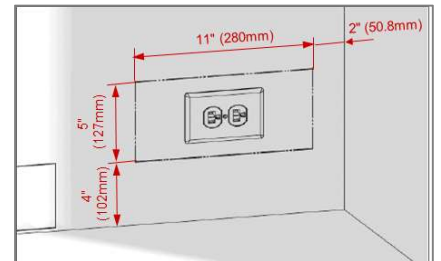

Freezer Features

Automatic ice machine
2 freezer drawers

Dimensions

H x W x D: 71 11/16" x 35 13/16" x 26 13/16"
Depth is with door / without handles

CONTROLS	BSBS2230SS
Cooling system	Duo Cycle Frost Free Cooling
Control system	Electronic Control
CAPACITIES	
Total net volume, cu. ft.	19.32
Fresh food net volume, cu. ft.	13
Freezer net volume, cu. ft.	6.32
FRIDGE FEATURES	
Blue light technology	Yes
Flexizone	No
IonFresh	Yes
Carbon filter	Yes
Interior filtered water dispenser	No
Filtered ice & water dispenser through door	Yes
Electronic control display type	Digital display on the door
Auto defrost	Yes
Inner illumination	LED - Side walls
Shelves	4 Safety Glass
Crispers	2
Door racks	5
Wine rack	Yes
Bottle gripper	No
Compressor	Variable Speed VCC
Fan ventilation	Yes
FREEZER FEATURES	
Auto defrost	Yes
Number of freezer drawers	2
Automatic ice maker	Yes
Ice cube tray	No
TECHNICAL INFORMATION	
Supply voltage, V/Hz	120/60
Rated Current, A	2,5
Noise level, dBA	NA
DIMENSIONS	
HxWxD, in	71 11/16" x 35 13/16" x 26 13/16"
Product weight, lbs.	298
HxWxD, cm	182 x 90.8 x 68
Product weight, kg	135
PERFORMANCE	
Energy Star qualified	Yes
Climatic class	T
Annual energy consumption, kwh/year	580
Cooling gas	R134a

36 INCH COUNTER DEPTH SIDE-BY-SIDE REFRIGERATOR

BSBS2230SS

Dimensions and Installation

Plumbing

Electrical

*Drawers can be pulled out with door open 90°

Dimensions	Height to top of door, in.	71 11/16"
	Height to top of hinge, in.	71 11/16"
	Height to top of case, in.	71 1/8"
	Case depth without door, in.	23 5/8"
	Case depth less door handle, in.	26 13/16"
	Case depth with door handle, in.	28 3/8"
	Depth with fresh door open 90°, in.	44 7/8"
	Width, in.	35 13/16"
Air Gap Clearances	Each Side, in.	1/16"
	Top, in.	5/16"
	Back, in.	7/8"