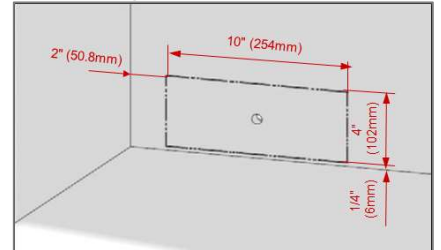

Freezer Features

Automatic ice machine
2 freezer drawers

Dimensions

H x W x D: 71 11/16" x 35 13/16" x 26 13/16"
Depth is with door / without handles

CONTROLS	BSBS2230SS
Cooling system	Duo Cycle Frost Free Cooling
Control system	Electronic Control
CAPACITIES	
Total net volume, cu. ft.	19.32
Fresh food net volume, cu. ft.	13
Freezer net volume, cu. ft.	6.32
FRIDGE FEATURES	
Blue light technology	Yes
Flexizone	No
IonFresh	Yes
Carbon filter	Yes
Interior filtered water dispenser	No
Filtered ice & water dispenser through door	Yes
Electronic control display type	Digital display on the door
Auto defrost	Yes
Inner illumination	LED - Side walls
Shelves	4 Safety Glass
Crispers	2
Door racks	5
Wine rack	Yes
Bottle gripper	No
Compressor	Variable Speed VCC
Fan ventilation	Yes
FREEZER FEATURES	
Auto defrost	Yes
Number of freezer drawers	2
Automatic ice maker	Yes
Ice cube tray	No
TECHNICAL INFORMATION	
Supply voltage, V/Hz	120/60
Rated Current, A	2,5
Noise level, dBA	NA
DIMENSIONS	
HxWxD, in	71 11/16" x 35 13/16" x 26 13/16"
Product weight, lbs.	298
HxWxD, cm	182 x 90.8 x 68
Product weight, kg	135
PERFORMANCE	
Energy Star qualified	Yes
Climatic class	T
Annual energy consumption, kwh/year	580
Cooling gas	R134a

36 INCH COUNTER DEPTH SIDE-BY-SIDE REFRIGERATOR

BSBS2230SS

Dimensions and Installation

Plumbing

Electrical

*Drawers can be pulled out with door open 90°

Dimensions	Height to top of door, in.	71 11/16"
	Height to top of hinge, in.	71 11/16"
	Height to top of case, in.	71 1/8"
	Case depth without door, in.	23 5/8"
	Case depth less door handle, in.	26 13/16"
	Case depth with door handle, in.	28 3/8"
	Depth with fresh door open 90°, in.	44 7/8"
	Width, in.	35 13/16"
Air Gap Clearances	Each Side, in.	1/16"
	Top, in.	5/16"
	Back, in.	7/8"