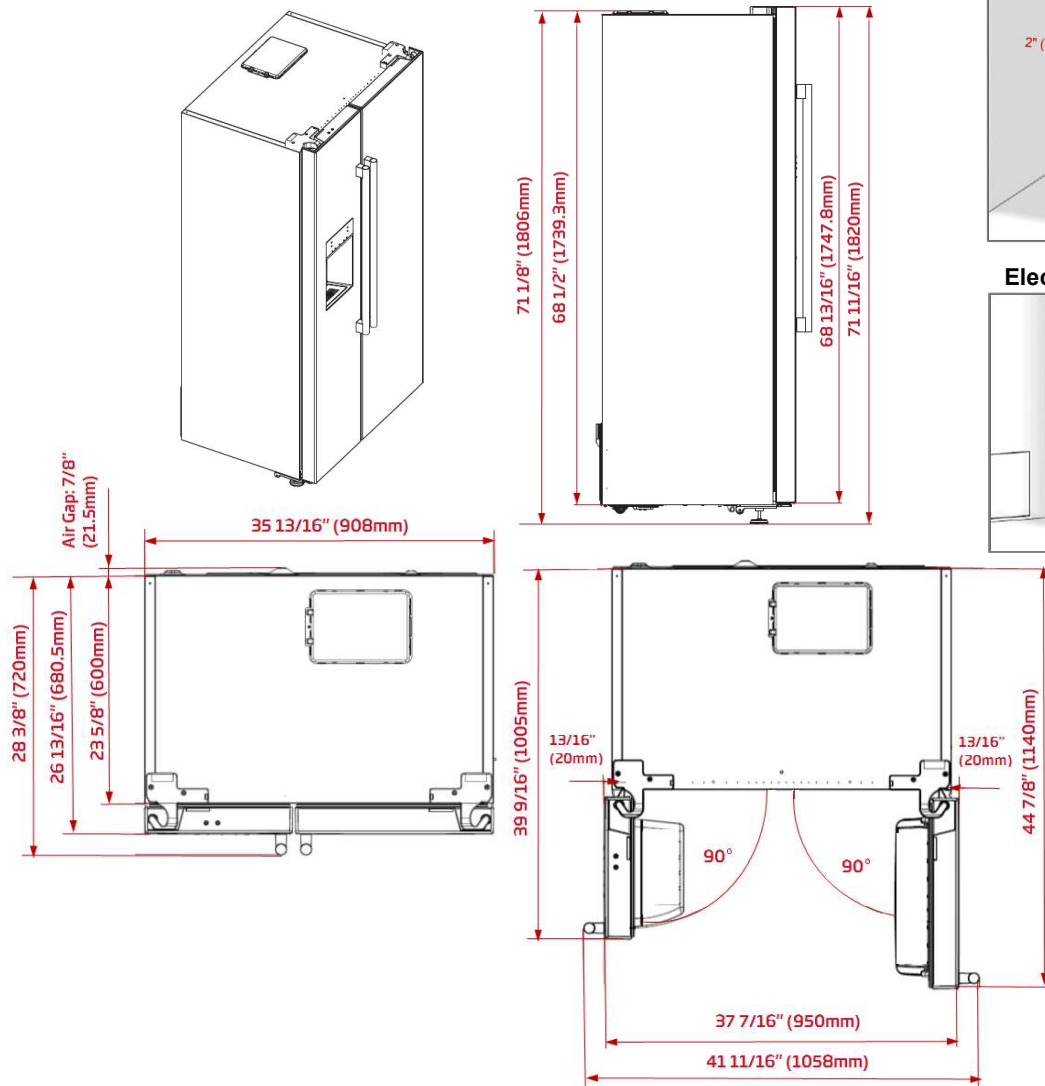

Freezer Features

Automatic ice machine
2 freezer drawers

Dimensions

H x W x D: 71 11/16" x 35 13/16" x 26 13/16"
Depth is with door / without handles

CONTROLS	BSBS2230SS
Cooling system	Duo Cycle Frost Free Cooling
Control system	Electronic Control
CAPACITIES	
Total net volume, cu. ft.	19.32
Fresh food net volume, cu. ft.	13
Freezer net volume, cu. ft.	6.32
FRIDGE FEATURES	
Blue light technology	Yes
Flexizone	No
IonFresh	Yes
Carbon filter	Yes
Interior filtered water dispenser	No
Filtered ice & water dispenser through door	Yes
Electronic control display type	Digital display on the door
Auto defrost	Yes
Inner illumination	LED - Side walls
Shelves	4 Safety Glass
Crispers	2
Door racks	5
Wine rack	Yes
Bottle gripper	No
Compressor	Variable Speed VCC
Fan ventilation	Yes
FREEZER FEATURES	
Auto defrost	Yes
Number of freezer drawers	2
Automatic ice maker	Yes
Ice cube tray	No
TECHNICAL INFORMATION	
Supply voltage, V/Hz	120/60
Rated Current, A	2,5
Noise level, dBA	NA
DIMENSIONS	
HxWxD, in	71 11/16" x 35 13/16" x 26 13/16"
Product weight, lbs.	298
HxWxD, cm	182 x 90.8 x 68
Product weight, kg	135
PERFORMANCE	
Energy Star qualified	Yes
Climatic class	T
Annual energy consumption, kwh/year	580
Cooling gas	R134a

36 INCH COUNTER DEPTH SIDE-BY-SIDE REFRIGERATOR

BSBS2230SS

Dimensions and Installation

Plumbing

Electrical

*Drawers can be pulled out with door open 90°

Dimensions	Height to top of door, in.	71 11/16"
	Height to top of hinge, in.	71 11/16"
	Height to top of case, in.	71 1/8"
	Case depth without door, in.	23 5/8"
	Case depth less door handle, in.	26 13/16"
	Case depth with door handle, in.	28 3/8"
	Depth with fresh door open 90°, in.	44 7/8"
	Width, in.	35 13/16"
Air Gap Clearances	Each Side, in.	1/16"
	Top, in.	5/16"
	Back, in.	7/8"