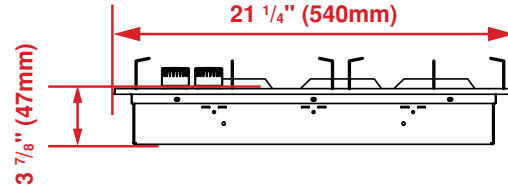

### DIMENSIONS (H X W X D)

3<sup>7</sup>/<sub>8</sub> x 36 x 21<sup>1</sup>/<sub>4</sub> in.

GENERAL	
Glass Type	N/A
Size	36"
Color	Stainless Steel
Heating Technology	Gas
Stainless Steel Frame	Yes
Control Type	Front Knob Control with Knob Illumination
GAS BURNER FEATURES	
Sealed Burner	N/A
Reignition Controlled Burners	Yes
Gas Safety Device	N/A
19,000 BTU Power Burner with Simmering Feature	N/A
15,000 BTU Power Burner with Simmering	N/A
Cast Iron Continuous Grates	Yes
ACCESSORY	
Griddle Pan	Yes
STANDARD POWER	
Front Left	6,000 BTU
Front Right	12,000 BTU
Rear Left	12,000 BTU
Rear Right	6,000 BTU
Center	20,000 BTU (Not on builder models)
DIMENSIONS	
Required Cutout Dimension (H x W x D)	3 <sup>7</sup> / <sub>8</sub> x 36 x 21 <sup>1</sup> / <sub>4</sub> in.
Overall Height	3 <sup>7</sup> / <sub>8</sub> in.
Overall Width	36 in.
Overall Depth	21 <sup>1</sup> / <sub>4</sub> in.
Weight	52.9 lbs
POWER / RATINGS	
KW / Amps Rating at 240 V, 60 Hz	110-120 V, 60 Hz
Supply Cord & Plug	Yes
Plug Type	N/A

Top

Side – Side View

Front – Side View

Countertop Cutout

NOTE TO THE INSTALLER: All height, width and depth dimensions are shown in inches (as well as metric). Beko US Inc. reserves the absolute and unrestricted right to change product materials and specifications, at any time, without notice. Please visit our website [www.beko.us](http://www.beko.us) or call 888 352 2356 to verify the latest specifications with final dimensional data and other details prior to installation and making a cutout. Applicable product limited warranty information may be found in accompanying product materials or you may contact your account manager for further details. Proper installation is the responsibility of the installer. Product failure due to improper installation is not covered under the Limited Warranty.