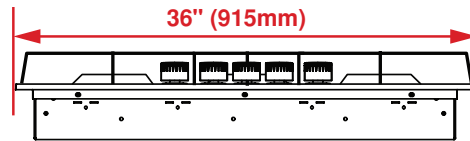

### DIMENSIONS (H X W X D)

3<sup>7</sup>/<sub>8</sub> x 36 x 21<sup>1</sup>/<sub>4</sub> in.

GENERAL	
Glass Type	N/A
Size	36"
Color	Stainless Steel
Heating Technology	Gas
Stainless Steel Frame	Yes
Control Type	Front Knob Control with Knob Illumination
GAS BURNER FEATURES	
Sealed Burner	N/A
Reignition Controlled Burners	Yes
Gas Safety Device	N/A
19,000 BTU Power Burner with Simmering Feature	N/A
15,000 BTU Power Burner with Simmering	N/A
Cast Iron Continuous Grates	Yes
ACCESSORY	
Griddle Pan	Yes
STANDARD POWER	
Front Left	6,000 BTU
Front Right	12,000 BTU
Rear Left	12,000 BTU
Rear Right	6,000 BTU
Center	20,000 BTU (Not on builder models)
DIMENSIONS	
Required Cutout Dimension (H x W x D)	3 <sup>7</sup> / <sub>8</sub> x 36 x 21 <sup>1</sup> / <sub>4</sub> in.
Overall Height	3 <sup>7</sup> / <sub>8</sub> in.
Overall Width	36 in.
Overall Depth	21 <sup>1</sup> / <sub>4</sub> in.
Weight	52.9 lbs
POWER / RATINGS	
KW / Amps Rating at 240 V, 60 Hz	110-120 V, 60 Hz
Supply Cord & Plug	Yes
Plug Type	N/A

Top

Side – Side View

Front – Side View

Countertop Cutout

NOTE TO THE INSTALLER: All height, width and depth dimensions are shown in inches (as well as metric). Beko US Inc. reserves the absolute and unrestricted right to change product materials and specifications, at any time, without notice. Please visit our website [www.beko.us](http://www.beko.us) or call 888 352 2356 to verify the latest specifications with final dimensional data and other details prior to installation and making a cutout. Applicable product limited warranty information may be found in accompanying product materials or you may contact your account manager for further details. Proper installation is the responsibility of the installer. Product failure due to improper installation is not covered under the Limited Warranty.