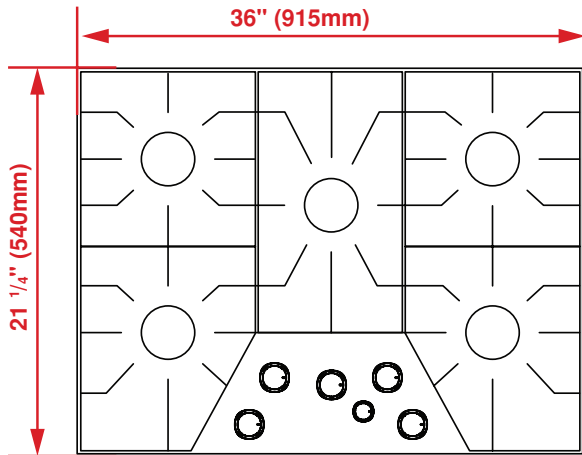

### DIMENSIONS (H X W X D)

3<sup>7</sup>/<sub>8</sub> x 36 x 21<sup>1</sup>/<sub>4</sub> in.

GENERAL	
Glass Type	N/A
Size	36"
Color	Stainless Steel
Heating Technology	Gas
Stainless Steel Frame	Yes
Control Type	Front Knob Control with Knob Illumination
GAS BURNER FEATURES	
Sealed Burner	N/A
Reignition Controlled Burners	Yes
Gas Safety Device	N/A
19,000 BTU Power Burner with Simmering Feature	N/A
15,000 BTU Power Burner with Simmering	N/A
Cast Iron Continuous Grates	Yes
ACCESSORY	
Griddle Pan	Yes
STANDARD POWER	
Front Left	6,000 BTU
Front Right	12,000 BTU
Rear Left	12,000 BTU
Rear Right	6,000 BTU
Center	20,000 BTU (Not on builder models)
DIMENSIONS	
Required Cutout Dimension (H x W x D)	3 <sup>7</sup> / <sub>8</sub> x 36 x 21 <sup>1</sup> / <sub>4</sub> in.
Overall Height	3 <sup>7</sup> / <sub>8</sub> in.
Overall Width	36 in.
Overall Depth	21 <sup>1</sup> / <sub>4</sub> in.
Weight	52.9 lbs
POWER / RATINGS	
KW / Amps Rating at 240 V, 60 Hz	110-120 V, 60 Hz
Supply Cord & Plug	Yes
Plug Type	N/A

Top

Side – Side View

Front – Side View

Countertop Cutout

NOTE TO THE INSTALLER: All height, width and depth dimensions are shown in inches (as well as metric). Beko US Inc. reserves the absolute and unrestricted right to change product materials and specifications, at any time, without notice. Please visit our website [www.beko.us](http://www.beko.us) or call 888 352 2356 to verify the latest specifications with final dimensional data and other details prior to installation and making a cutout. Applicable product limited warranty information may be found in accompanying product materials or you may contact your account manager for further details. Proper installation is the responsibility of the installer. Product failure due to improper installation is not covered under the Limited Warranty.