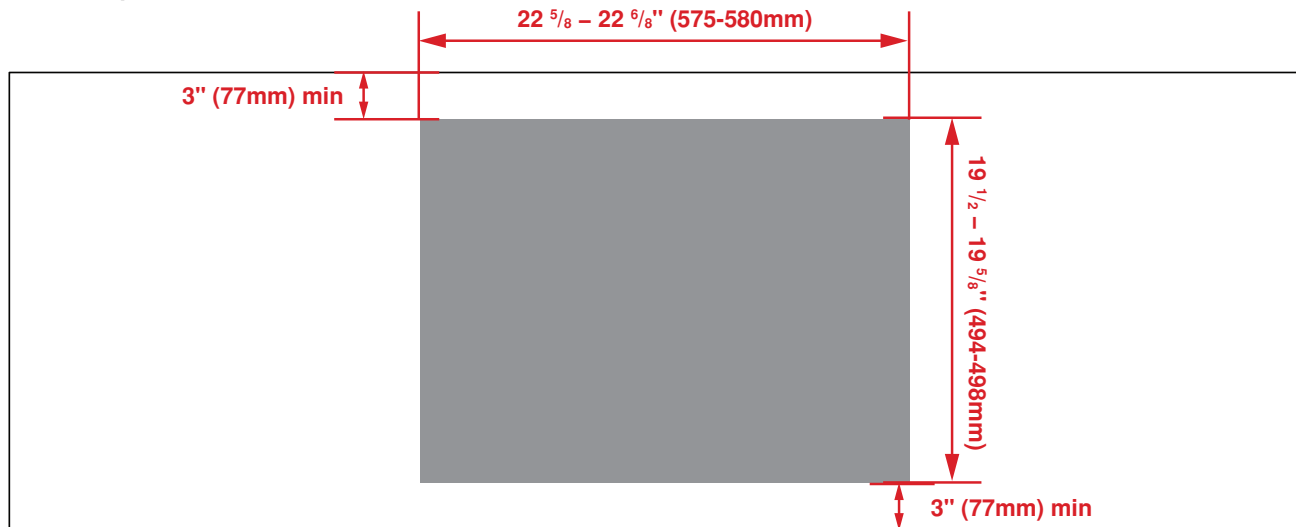

### DIMENSIONS (H X W X D)

3<sup>7</sup>/<sub>8</sub> x 36 x 21<sup>1</sup>/<sub>4</sub> in.

GENERAL	
Glass Type	N/A
Size	36"
Color	Stainless Steel
Heating Technology	Gas
Stainless Steel Frame	Yes
Control Type	Front Knob Control with Knob Illumination
GAS BURNER FEATURES	
Sealed Burner	N/A
Reignition Controlled Burners	Yes
Gas Safety Device	N/A
19,000 BTU Power Burner with Simmering Feature	N/A
15,000 BTU Power Burner with Simmering	N/A
Cast Iron Continuous Grates	Yes
ACCESSORY	
Griddle Pan	Yes
STANDARD POWER	
Front Left	6,000 BTU
Front Right	12,000 BTU
Rear Left	12,000 BTU
Rear Right	6,000 BTU
Center	20,000 BTU (Not on builder models)
DIMENSIONS	
Required Cutout Dimension (H x W x D)	3 <sup>7</sup> / <sub>8</sub> x 36 x 21 <sup>1</sup> / <sub>4</sub> in.
Overall Height	3 <sup>7</sup> / <sub>8</sub> in.
Overall Width	36 in.
Overall Depth	21 <sup>1</sup> / <sub>4</sub> in.
Weight	52.9 lbs
POWER / RATINGS	
KW / Amps Rating at 240 V, 60 Hz	110-120 V, 60 Hz
Supply Cord & Plug	Yes
Plug Type	N/A

Top

Side – Side View

Front – Side View

Countertop Cutout

NOTE TO THE INSTALLER: All height, width and depth dimensions are shown in inches (as well as metric). Beko US Inc. reserves the absolute and unrestricted right to change product materials and specifications, at any time, without notice. Please visit our website [www.beko.us](http://www.beko.us) or call 888 352 2356 to verify the latest specifications with final dimensional data and other details prior to installation and making a cutout. Applicable product limited warranty information may be found in accompanying product materials or you may contact your account manager for further details. Proper installation is the responsibility of the installer. Product failure due to improper installation is not covered under the Limited Warranty.