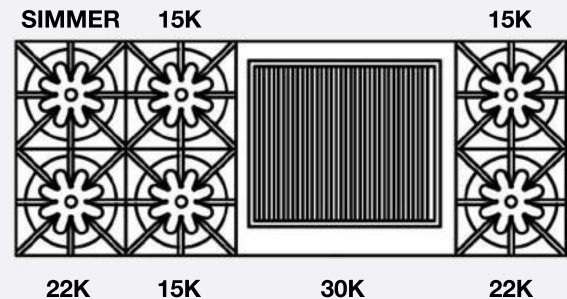

BURNER CONFIGURATION

ADDITIONAL CUSTOMIZATION OPTIONS

- Burner configurations
- Integrated cooktop options
- Door options
- Backguards
- Knob colors
- Trim options

*All specifications subject to change without notice.
Contact BlueStar Customer Service at (800) 449 - 8691
prior to installation or site preparation.*