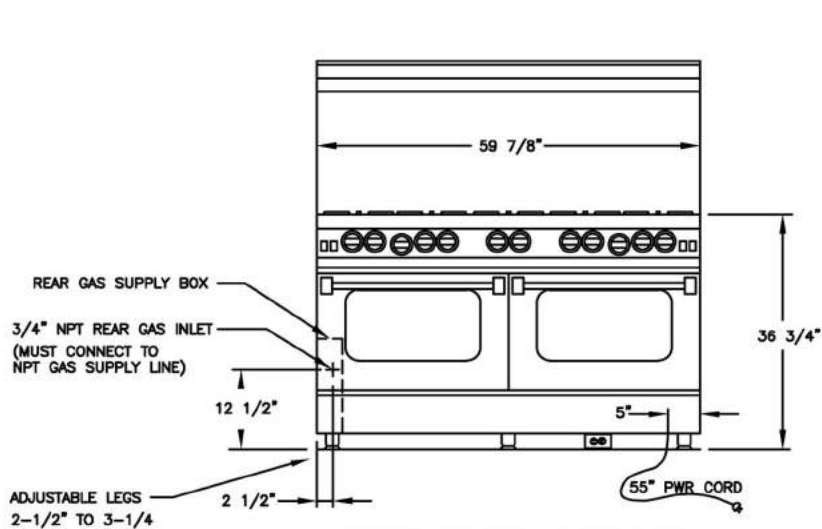

ELECTRICAL CORD LOCATED IN BACK OF UNIT
LOCATION OF ELECTRICAL OUTLET MUST NOT BE HIGHER THAN 3" FROM FLOOR IF LOCATED BEHIND THE UNIT OR CAN BE LOCATED IN AN ADJOINING CABINET.