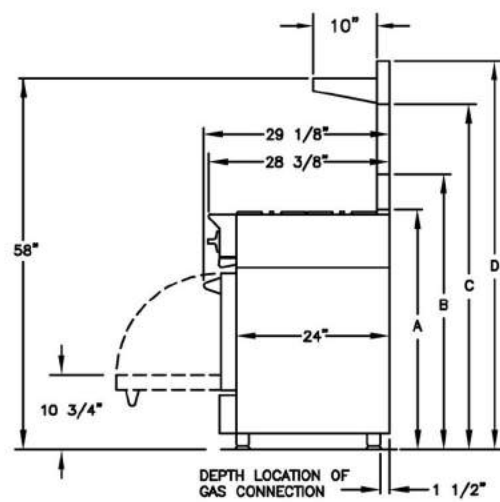

ELECTRICAL CORD LOCATED IN BACK OF UNIT
LOCATION OF ELECTRICAL OUTLET MUST NOT BE HIGHER THAN 3" FROM FLOOR IF LOCATED BEHIND THE UNIT OR CAN BE LOCATED IN AN ADJOINING CABINET.

A - ISLAND TRIM HEIGHT - 37 1/2"
B - 6" STANDARD BACKGUARD HEIGHT - 43"
C - 17" BACKGUARD HEIGHT - 54"
D - HIGH SHELF BACKGUARD HEIGHT - 60 3/4"

RELATED PRODUCTS

VENTILATION

SALAMANDER BROILER