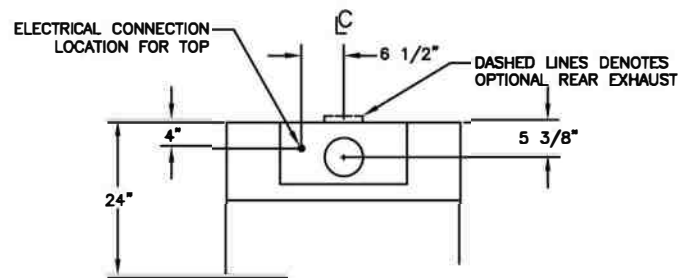

MODELS AVAILABLE

24" Low Profile Hood	BS-LP024V2
30" Low Profile Hood	LP030LP
36" Low Profile Hood	LP036LP

Blower Options:

In-hood Blowers: 600 CFM

TOP VIEW

FRONT VIEW

RT SIDE VIEW

BS-LP024V2