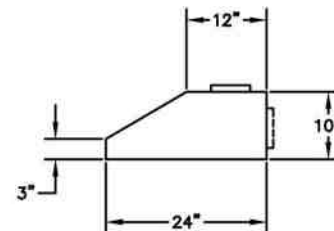

MODELS AVAILABLE

24" Low Profile Hood	BS-LP024V2
30" Low Profile Hood	LP030LP
36" Low Profile Hood	LP036LP

Blower Options:

In-hood Blowers: 600 CFM

TOP VIEW

FRONT VIEW

RT SIDE VIEW

BS-LP024V2