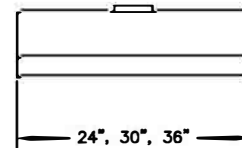

MODELS AVAILABLE

24" Low Profile Hood	BS-LP024V2
30" Low Profile Hood	LP030LP
36" Low Profile Hood	LP036LP

Blower Options:

In-hood Blowers: 600 CFM

TOP VIEW

FRONT VIEW

RT SIDE VIEW

BS-LP024V2