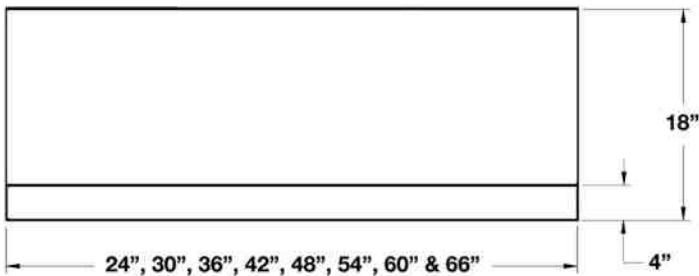

Specifications subject to change without notice.

VENTILATION HOOD DIMENSIONS:

DUCT COVER OPTIONS:

DCSW03012	12" Duct Cover for 30" Proline
DCSW03612	12" Duct Cover for 36" Proline
DCSW04212	12" Duct Cover for 42" Proline
DCSW04812	12" Duct Cover for 48" Proline
DCSW05412	12" Duct Cover for 54" Proline
DCSW06012	12" Duct Cover for 60" Proline
DCSW06612	12" Duct Cover for 66" Proline