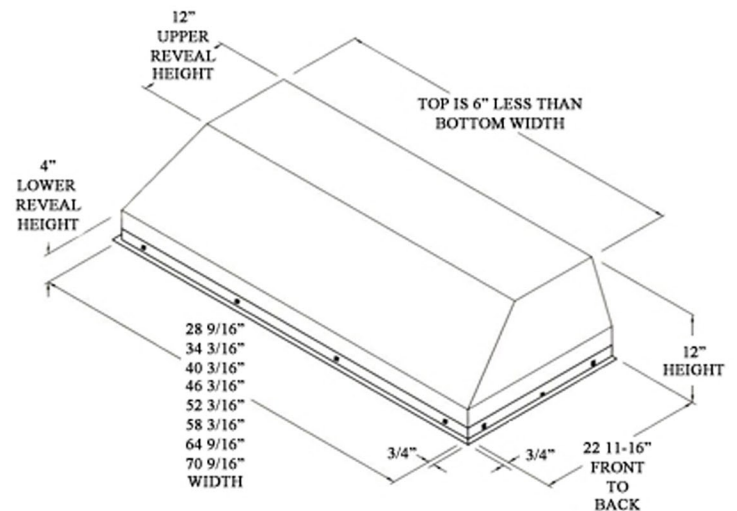

BLUESTAR® PRO-LINE HOOD SERIES

PMLSS Features

- Handcrafted seamless construction with 20 gauge material
- Commercial-style stainless steel baffle filter system
- Stainless steel internal liner with double wall construction
- 3-speed fan control
- High heat sensor safety feature
- Accommodates top or rear discharge

PMLSS Fan Options

Model	Size	In-Hood CFM	In-Line CFM	Remote CFM
BS-MLSS-28-SS-3	28 9/16"W x 19 7/16"D x 14"H	300 Included	300, 600 or 1200	1000 or 1400
BS-MLSS-28-SS-6	28 9/16"W x 19 7/16"D x 14"H	600 Included	300, 600 or 1200	1000 or 1400
BS-MLSS-34-SS	34 3/16"W x 19 7/16"D x 14"H	300 or 600	300, 600 or 1200	1000 or 1400
BS-MLSS-40-SS	40 3/16"W x 19 7/16"D x 14"H	300, 600 or 1200	300, 600 or 1200	1000 or 1400
BS-MLSS-46-SS	46 3/16"W x 19 7/16"D x 14"H	300, 600 or 1200	300, 600 or 1200	1000 or 1400
BS-MLSS-52-SS	52 3/16"W x 19 7/16"D x 14"H	300, 600 or 1200	300, 600 or 1200	1000 or 1400
BS-MLSS-58-SS	58 3/16"W x 19 7/16"D x 14"H	300, 600 or 1200	300, 600 or 1200	1000 or 1400
BS-MLSS-64-SS	64 9/16"W x 19 7/16"D x 14"H	300, 600 or 1200	300, 600 or 1200	1000 or 1400
BS-MLSS-70-SS	70 9/16"W x 19 7/16"D x 14"H	300, 600 or 1200	300, 600 or 1200	1000 or 1400