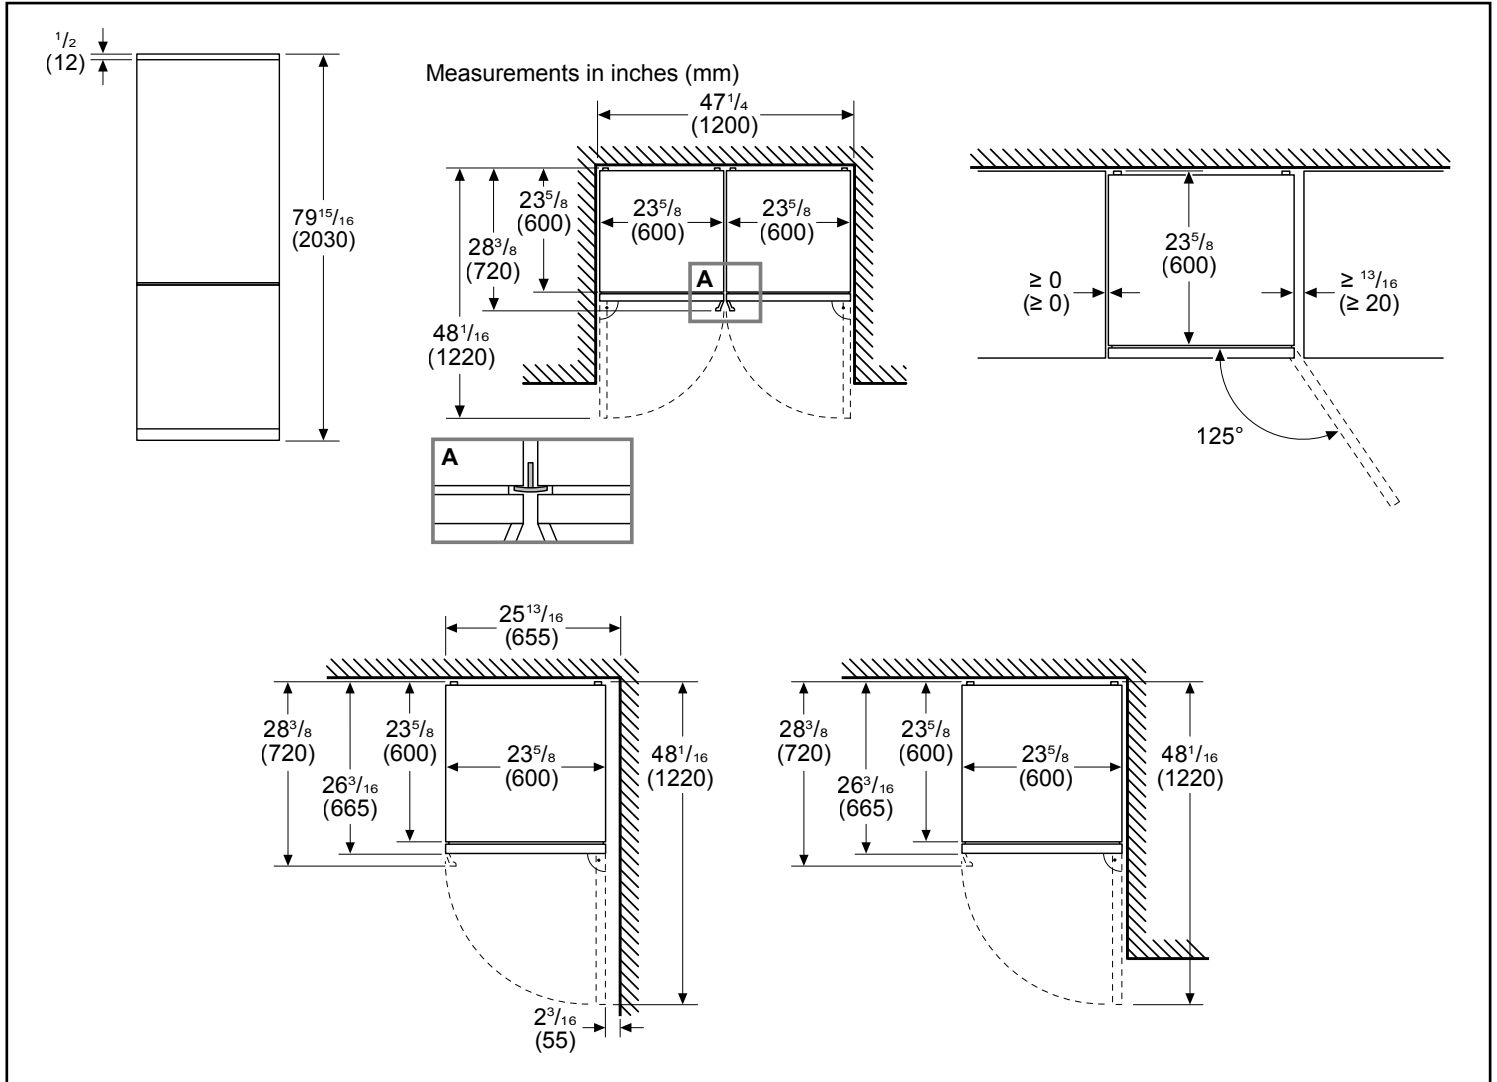

24" Counter-Depth Bottom-Freezer with Ice Maker

800 Series – Black Glass B24CB80ESB

Installation Details

Accessories: To purchase Bosch accessories, cleaners & parts please visit www.bosch-home.com/us/store or call 1-800-944-2904 (Mon to Fri 5 am to 6 pm PST, Sat 6 am to 3 pm PST).

Notes: All height, width and depth dimensions are shown in inches. BSH reserves the absolute and unrestricted right to change product materials and specifications, at any time, without notice. Consult the product's installation instructions for final dimensional data and other details prior to making cutout.

Warranties: Please see Use & Care manual or Bosch website for statement of limited warranty.

For more information on our entire line of products, go to www.bosch-home.com/us or call 1-800-944-2904

© BSH Home Appliances Corporation. All rights reserved. Bosch is a registered trademark of Robert Bosch GmbH.