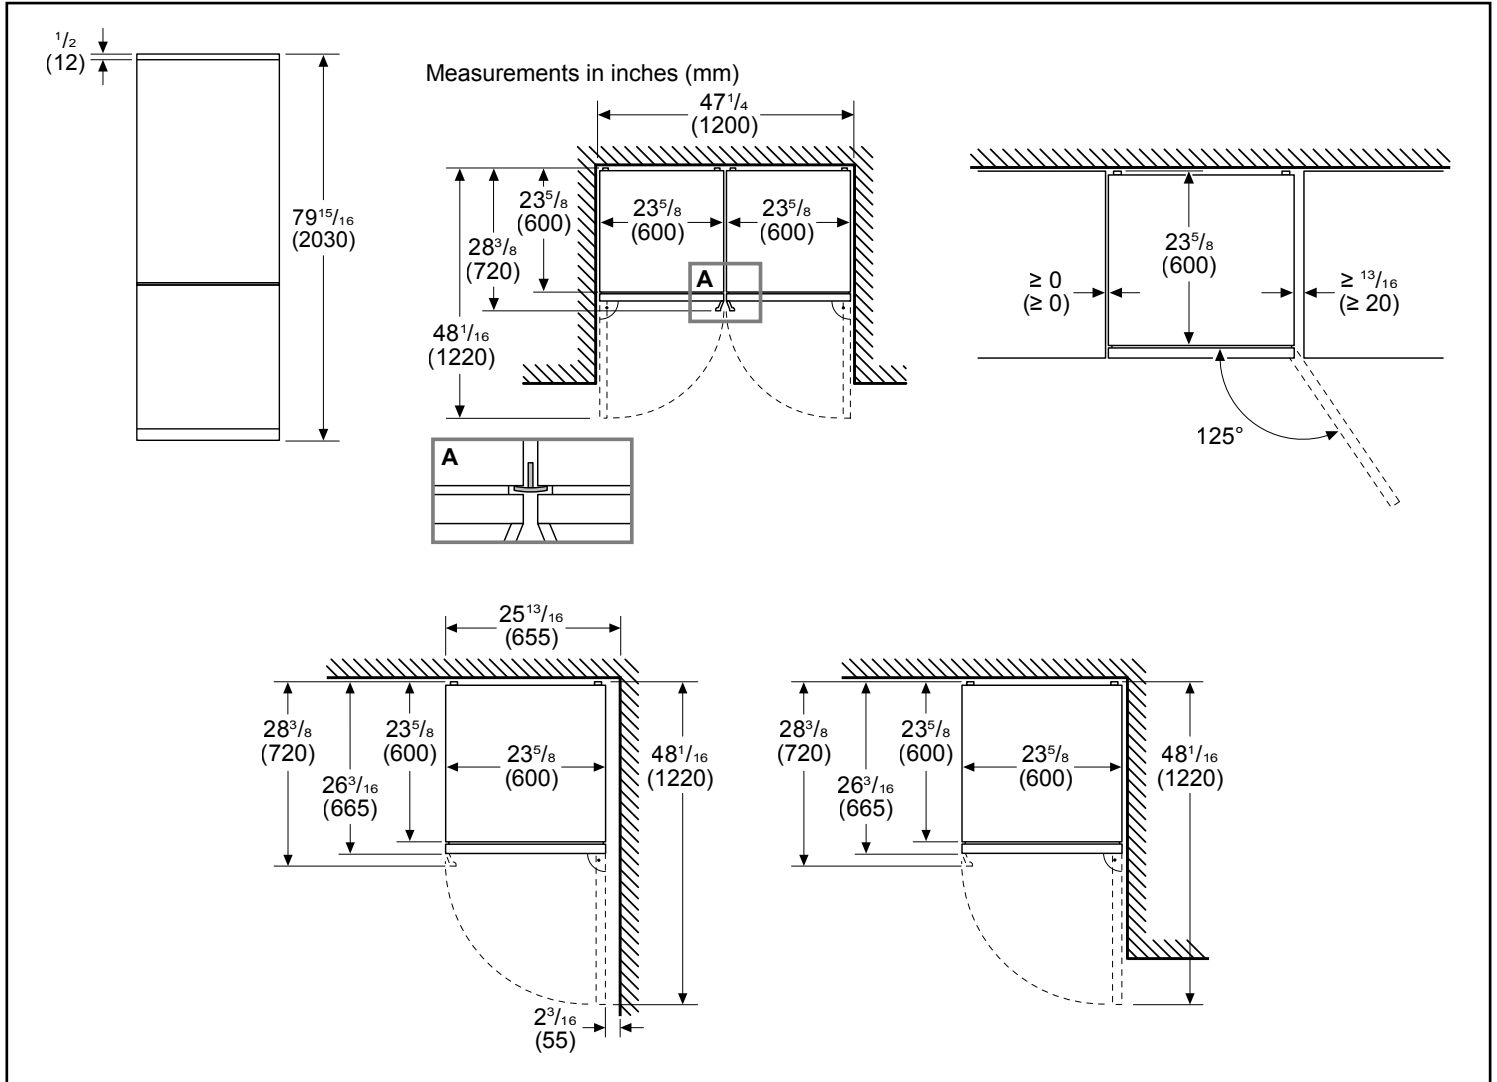

24" Counter-Depth Bottom-Freezer with Ice Maker

800 Series – Stainless Steel B24CB80ESS

Installation Details

Accessories: To purchase Bosch accessories, cleaners & parts please visit www.bosch-home.com/us/store or call 1-800-944-2904 (Mon to Fri 5 am to 6 pm PST, Sat 6 am to 3 pm PST).

Notes: All height, width and depth dimensions are shown in inches. BSH reserves the absolute and unrestricted right to change product materials and specifications, at any time, without notice. Consult the product's installation instructions for final dimensional data and other details prior to making cutout.

Warranties: Please see Use & Care manual or Bosch website for statement of limited warranty.

For more information on our entire line of products, go to www.bosch-home.com/us or call 1-800-944-2904

© BSH Home Appliances Corporation. All rights reserved. Bosch is a registered trademark of Robert Bosch GmbH.