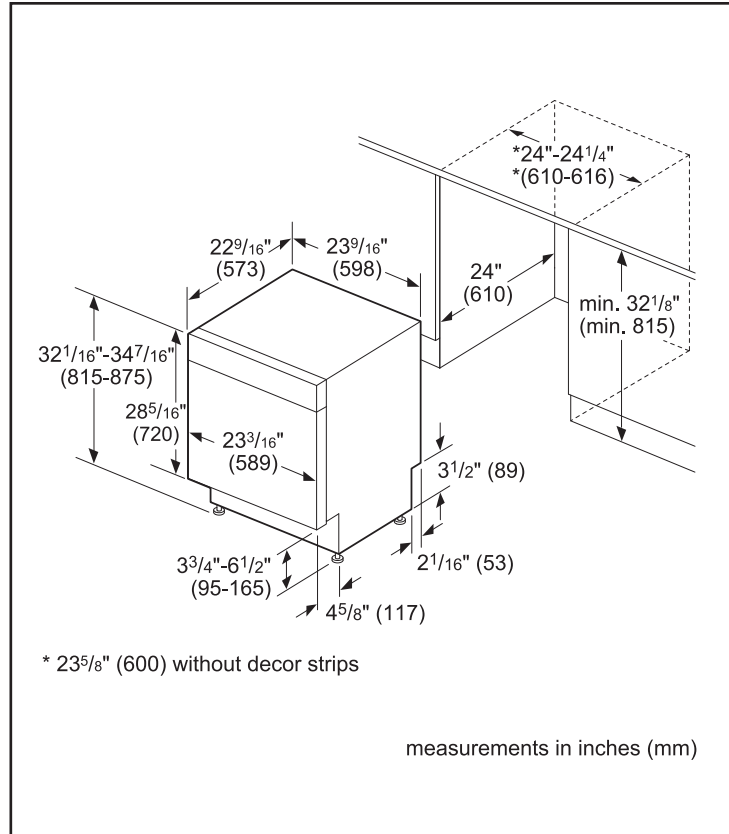

24" Bar Handle ADA-compliant Dishwasher

800 Series – Stainless Steel SGX78B55UC

Installation Details

Accessories: To purchase Bosch accessories, cleaners & parts please visit www.bosch-home.com/us/store or call 1-800-944-2904 (Mon to Fri 5 am to 6 pm PST, Sat 6 am to 3 pm PST).

Notes: All height, width and depth dimensions are shown in inches. BSH reserves the absolute and unrestricted right to change product materials and specifications, at any time, without notice. Consult the product's installation instructions for final dimensional data and other details prior to making cutout.

Warranties: Please see Use & Care manual or Bosch website for statement of limited warranty.

For more information on our entire line of products, go to www.bosch-home.com/us or call 1-800-944-2904

© BSH Home Appliances Corporation. All rights reserved. Bosch is a registered trademark of Robert Bosch GmbH.