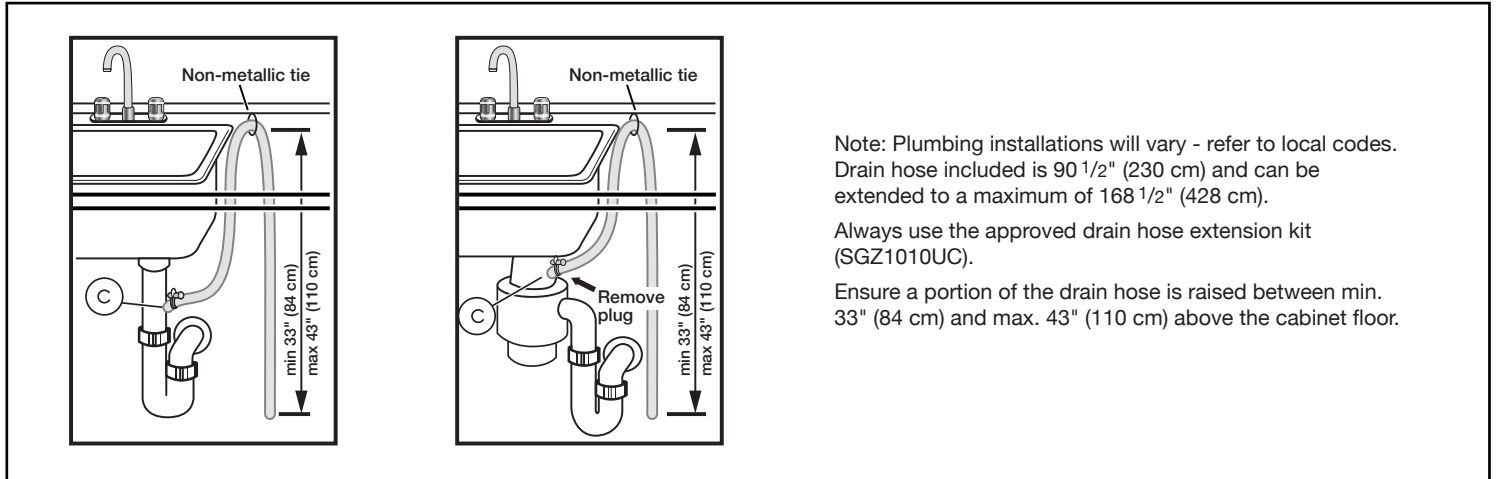

Notes: All height, width and depth dimensions are shown in inches. BSH reserves the absolute and unrestricted right to change product materials and specifications, at any time, without notice. Consult the product's installation instructions for final dimensional data and other details prior to making cutout.

24" Recessed Handle Dishwasher

100 Series – White SHE3AEM2N

BOSCH

Invented for life

Installation Details

Accessories: To purchase Bosch accessories, cleaners & parts please visit www.bosch-home.com/us/store or call 1-800-944-2904 (Mon to Fri 5 am to 6 pm PST, Sat 6 am to 3 pm PST).