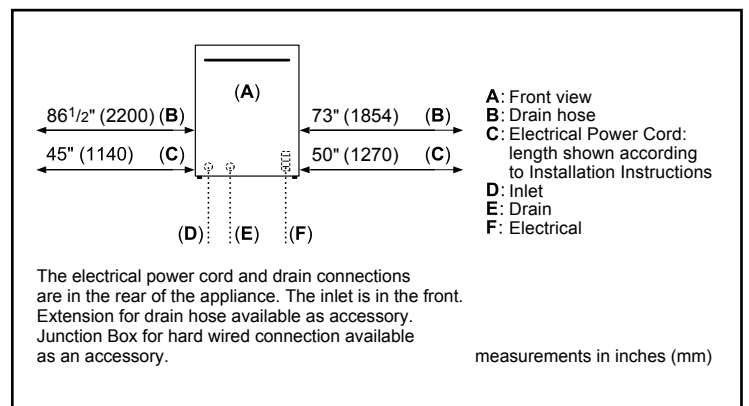

24" Recessed Handle Dishwasher

100 Series – White SHE3AEM2N

Installation Details

Accessories: To purchase Bosch accessories, cleaners & parts please visit www.bosch-home.com/us/store or call 1-800-944-2904 (Mon to Fri 5 am to 6 pm PST, Sat 6 am to 3 pm PST).

Notes: All height, width and depth dimensions are shown in inches. BSH reserves the absolute and unrestricted right to change product materials and specifications, at any time, without notice. Consult the product's installation instructions for final dimensional data and other details prior to making cutout.

Warranties: Please see Use & Care manual or Bosch website for statement of limited warranty.

For more information on our entire line of products, go to www.bosch-home.com/us or call 1-800-944-2904

© BSH Home Appliances Corporation. All rights reserved. Bosch is a registered trademark of Robert Bosch GmbH.